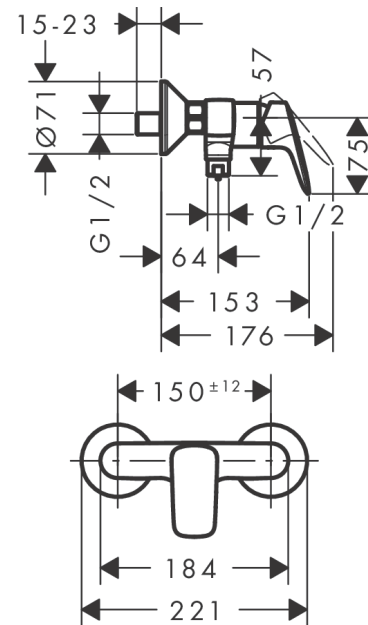

Logis

Single lever shower mixer for exposed installation

Surfaces: **Chrome** Article Number: **71600000**

Description

product features

- 1 function
- centre distance: 150 ± 12 mm
- maximum flow rate at 3 bar: 28 l/min
- flow rate of hand shower at 3 bar: 17 l/min
- ceramic cartridge
- temperature limitation adjustable
- non-return valve
- with silencer
- hose connection DN15
- connection dimension: DN15
- connection type: s-shaped connections

Certificates

Product image

Scale drawing

Flowchart

Shower outlet with 1B-resistance

Logis
Single lever shower mixer for exposed installation
 Surfaces: **Chrome** Article Number: **71600000**

Exploded Drawing

Year of production: >07/14

Logis

Single lever shower mixer for exposed installation

Surfaces: **Chrome** Article Number: **71600000**

Spare part list

Year of production: >07/14

Pos.	Description	Article Number	Price	PU
1	handle	92224000	€ 44,63	1
2	screw cover	96338000	€ 3,21	1
3	flange	97406000	€ 18,33	1
4	nut	97977000	€ 35,94	1
5	O-Ring 32x2	98193000	€ 3,21	1
6	O-ring 33x1,5	98164000	€ 3,21	1
7	cartridge, assy	92730000	€ 57,12	1
8	locking screw for handle	95140000	€ 5,24	1
9	seal	95008000	€ 8,45	1
10	Hose Connection	96044000	€ 22,37	1
11	O-ring 14x2	98129000	€ 3,21	1
12	set of non return valves DW 15	94074000	€ 13,92	1
13	set of nuts	96157000	€ 28,20	1
14	O-ring 15x2	98163000	€ 3,21	1
15	connecting thread	97220000	€ 13,92	1
16	filter packing	96922000	€ 8,45	1
17	escutcheon Ø 70 mm	94135000	€ 11,31	1
18	set of S-unions (±12 mm)	94140000	€ 44,63	1
19	noise reduction	96429000	€ 5,24	1
a	set of S-unions (±32 mm)	98592000	€ 35,94	1