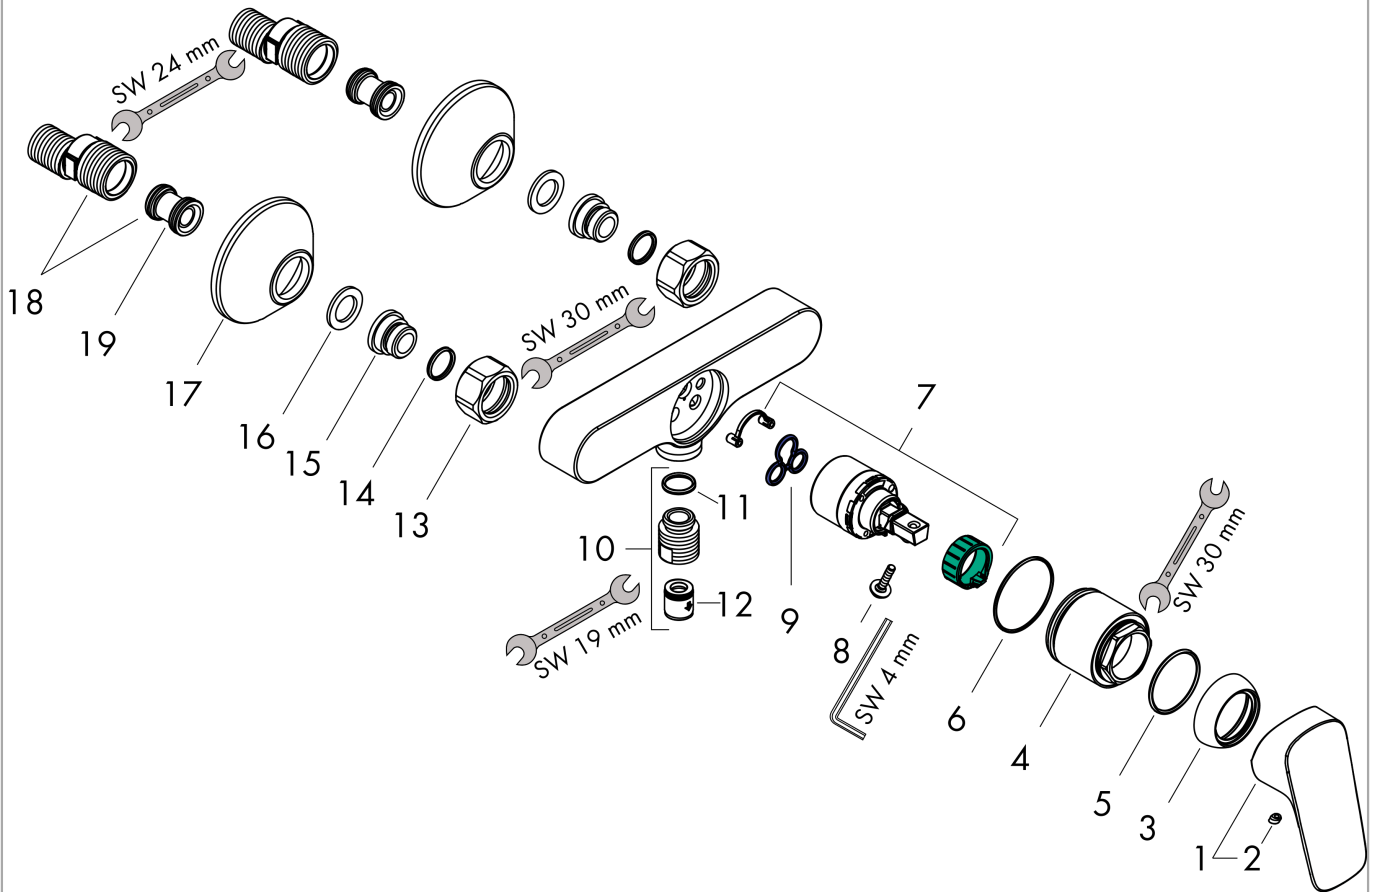

Logis

Single lever shower mixer for exposed installation

Surfaces: **Chrome** Article Number: **71600000**

Description

product features

- 1 function
- centre distance: 150 ± 12 mm
- maximum flow rate at 3 bar: 28 l/min
- flow rate of hand shower at 3 bar: 17 l/min
- ceramic cartridge
- temperature limitation adjustable
- non-return valve
- with silencer
- hose connection DN15
- connection dimension: DN15
- connection type: s-shaped connections

Certificates

Product image

Scale drawing

Flowchart

Shower outlet with 1B-resistance

Logis
Single lever shower mixer for exposed installation
 Surfaces: **Chrome** Article Number: **71600000**

Exploded Drawing

Year of production: >07/14

Logis

Single lever shower mixer for exposed installation

Surfaces: **Chrome** Article Number: **71600000**

Spare part list

Year of production: >07/14

Pos.	Description	Article Number	Price	PU
1	handle	92224000	€ 44,63	1
2	screw cover	96338000	€ 3,21	1
3	flange	97406000	€ 18,33	1
4	nut	97977000	€ 35,94	1
5	O-Ring 32x2	98193000	€ 3,21	1
6	O-ring 33x1,5	98164000	€ 3,21	1
7	cartridge, assy	92730000	€ 57,12	1
8	locking screw for handle	95140000	€ 5,24	1
9	seal	95008000	€ 8,45	1
10	Hose Connection	96044000	€ 22,37	1
11	O-ring 14x2	98129000	€ 3,21	1
12	set of non return valves DW 15	94074000	€ 13,92	1
13	set of nuts	96157000	€ 28,20	1
14	O-ring 15x2	98163000	€ 3,21	1
15	connecting thread	97220000	€ 13,92	1
16	filter packing	96922000	€ 8,45	1
17	escutcheon Ø 70 mm	94135000	€ 11,31	1
18	set of S-unions (±12 mm)	94140000	€ 44,63	1
19	noise reduction	96429000	€ 5,24	1
a	set of S-unions (±32 mm)	98592000	€ 35,94	1