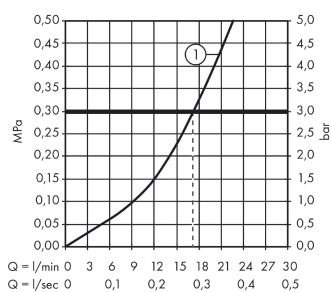

Logis

Single lever shower mixer for exposed installation

Surfaces: **Chrome** Article Number: **71600000**

Description

product features

- 1 function
- centre distance: 150 ± 12 mm
- maximum flow rate at 3 bar: 28 l/min
- flow rate of hand shower at 3 bar: 17 l/min
- ceramic cartridge
- temperature limitation adjustable
- non-return valve
- with silencer
- hose connection DN15
- connection dimension: DN15
- connection type: s-shaped connections

Certificates

Product image

Scale drawing

Flowchart

Shower outlet with 1B-resistance

Logis
Single lever shower mixer for exposed installation
 Surfaces: **Chrome** Article Number: **71600000**

Exploded Drawing