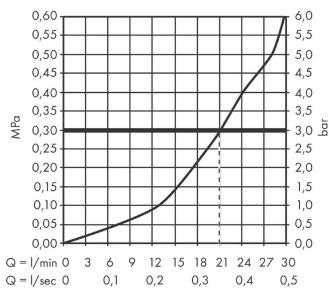

Logis

Bath spout

Surfaces: **Chrome** Article Number: **71410000**

Description

product features

- 1 function
- connection type: G 3/4
- with escutcheon
- projection 195 mm
- wall-mounted
- maximum flow rate at 3 bar: 21 l/min
- connection dimension: DN20
- spray type: normal spray

Technology

Product image

Scale drawing

Flowchart

The consumption was measured in combination with the appropriate fittings (thermosta/mixer/ in-wall valve) to reflect actual application in practice.

Logis

Bath spout

Year of production: >01/15

Pos.	Description	Article Number	Price	PU
1	aerator M24x1 (30 l/min)	92360000	€ 11,31	1
2	pin	97766000	€ 3,21	1
3	escutcheon 79 / 79 mm	95283000	€ 35,94	1
4	connecting thread G ³ / ₄	92504000	€ 57,12	1
5	O-ring 13x2	98128000	€ 3,21	1