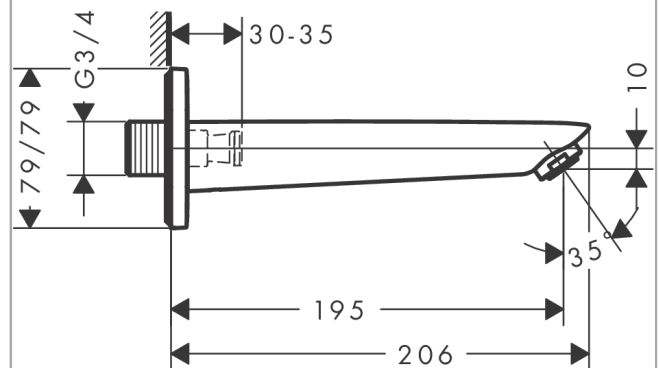

Logis

Bath spout

Surfaces: **Chrome** Article Number: **71410000**

Description

product features

- 1 function
- connection type: G 3/4
- with escutcheon
- projection 195 mm
- wall-mounted
- maximum flow rate at 3 bar: 21 l/min
- connection dimension: DN20
- spray type: normal spray

Technology

Product image

Scale drawing

Flowchart

The consumption was measured in combination with the appropriate fittings (thermosta/mixer/ in-wall valve) to reflect actual application in practice.

Logis

Bath spout

Surfaces: **Chrome**

Article Number: **71410000**

Exploded Drawing

Year of production: >01/15

Logis

Bath spout

Surfaces: **Chrome** Article Number: **71410000**

Spare part list

Year of production: >01/15

Pos.	Description	Article Number	Price	PU
1	aerator M24x1 (30 l/min)	92360000	€ 11,31	1
2	pin	97766000	€ 3,21	1
3	escutcheon 79 / 79 mm	95283000	€ 35,94	1
4	connecting thread G ³ / ₄	92504000	€ 57,12	1
5	O-ring 13x2	98128000	€ 3,21	1