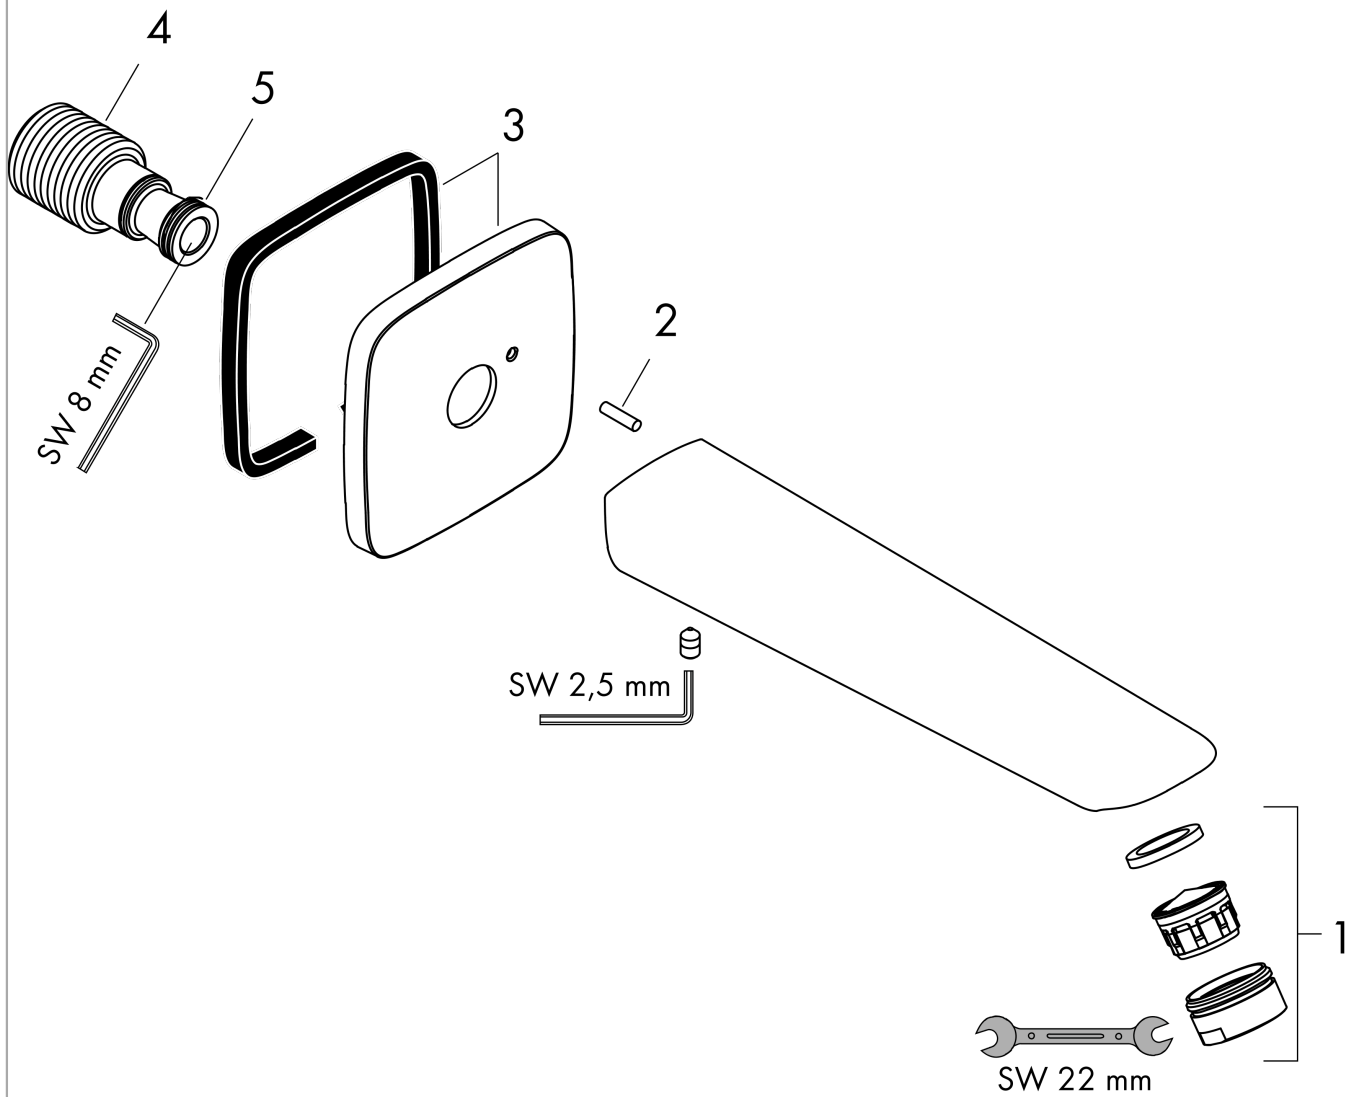

Logis

Bath spout

Surfaces: **Chrome** Article Number: **71410000**

Description

product features

- 1 function
- connection type: G 3/4
- with escutcheon
- projection 195 mm
- wall-mounted
- maximum flow rate at 3 bar: 21 l/min
- connection dimension: DN20
- spray type: normal spray

Technology

Product image

Scale drawing

Flowchart

The consumption was measured in combination with the appropriate fittings (thermosta/mixer/ in-wall valve) to reflect actual application in practice.

Logis

Bath spout

Surfaces: **Chrome**

Article Number: **71410000**

Exploded Drawing

Year of production: >01/15

Logis

Bath spout

Surfaces: **Chrome** Article Number: **71410000**

Spare part list

Year of production: >01/15

Pos.	Description	Article Number	Price	PU
1	aerator M24x1 (30 l/min)	92360000	€ 11,31	1
2	pin	97766000	€ 3,21	1
3	escutcheon 79 / 79 mm	95283000	€ 35,94	1
4	connecting thread G ³ / ₄	92504000	€ 57,12	1
5	O-ring 13x2	98128000	€ 3,21	1