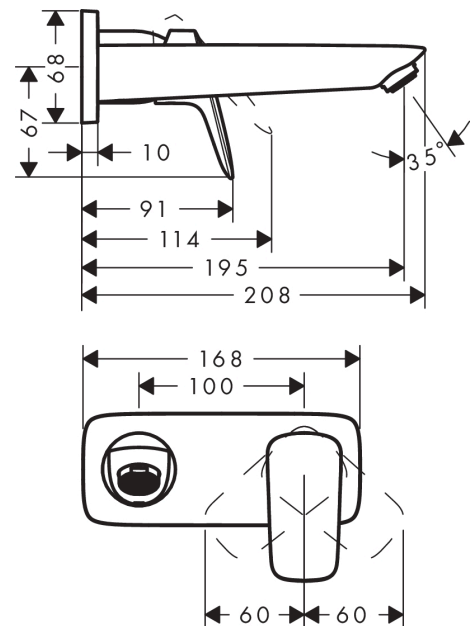

Logis

Single lever basin mixer for concealed installation wall-mounted with spout 19,5 cm

Surfaces: **Chrome** Article Number: **71220000**

Description

product features

- consists of: single lever basin mixer for concealed installation wall-mounted, waste set
- projection: 195 mm
- spray type: normal spray
- maximum flow rate at 3 bar: 5 l/min
- ceramic cartridge
- temperature limitation adjustable
- suitable for continuous flow water heaters
- non-closing waste set
- material waste set: metal
- connection type: basic set
- connection dimension: DN15
- handle can be positioned on the right or left, depends on the basic set installation

Technology

Product image

Scale drawing

Logis

Single lever basin mixer for concealed installation wall-mounted with spout 19,5 cm

Surfaces: **Chrome** Article Number: **71220000**

Flowchart

Logis

Single lever basin mixer for concealed installation wall-mounted with spout 19,5 cm

Surfaces: **Chrome** Article Number: **71220000**

Installation examples

Logis

Single lever basin mixer for concealed installation wall-mounted with spout 19,5 cm

Year of production: >01/15

Pos.	Description	Article Number	Price	PU
1	handle	92224000	€ 44,63	1
2	screw cover	96338000	€ 3,21	1
3	sleeve	98790000	€ 28,20	1
4	nut	95622000	€ 35,94	1
5	O-ring 39x1,5	98400000	€ 3,21	1
6	cartridge, assy	92730000	€ 57,12	1
7	locking screw for handle	95140000	€ 5,24	1
8	seal	95008000	€ 8,45	1
9	adapter for cartridge	95779000	€ 13,92	1
10	O-ring 26x2	98147000	€ 3,21	1
11	O-ring 43x3	98418000	€ 3,21	1
12	spout cpl.	92240000	€ 100,44	1
13	hollow set screw M5x8	92851000	€ 3,21	1
14	aerator M24x1 (5 l/min)	92372000	€ 18,33	1
15	escutcheon	95642000	€ 13,92	1
16	O-Ring 30x2	98186000	€ 3,21	1
17	escutcheon	92239000	€ 57,12	1
18	connecting thread G½	95626000	€ 44,63	1
19	O-ring 13x2	98128000	€ 3,21	1
20	extension set 25 mm for 13622180	31971000	-	1
a	waste	50001000	-	1
b	base body	13622180	-	1