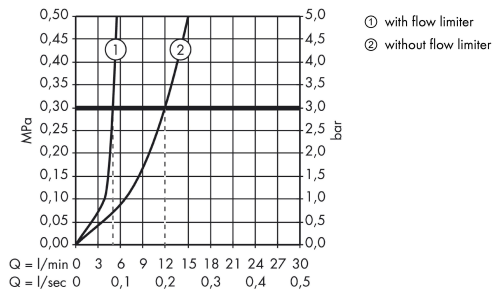

Logis

Single lever basin mixer for concealed installation wall-mounted with spout 19,5 cm

Surfaces: **Chrome** Article Number: **71220000**

Description

product features

- consists of: single lever basin mixer for concealed installation wall-mounted, waste set
- projection: 195 mm
- spray type: normal spray
- maximum flow rate at 3 bar: 5 l/min
- ceramic cartridge
- temperature limitation adjustable
- suitable for continuous flow water heaters
- non-closing waste set
- material waste set: metal
- connection type: basic set
- connection dimension: DN15
- handle can be positioned on the right or left, depends on the basic set installation

Technology

Product image

Scale drawing

Logis

Single lever basin mixer for concealed installation wall-mounted with spout 19,5 cm

Surfaces: **Chrome** Article Number: **71220000**

Flowchart

Logis