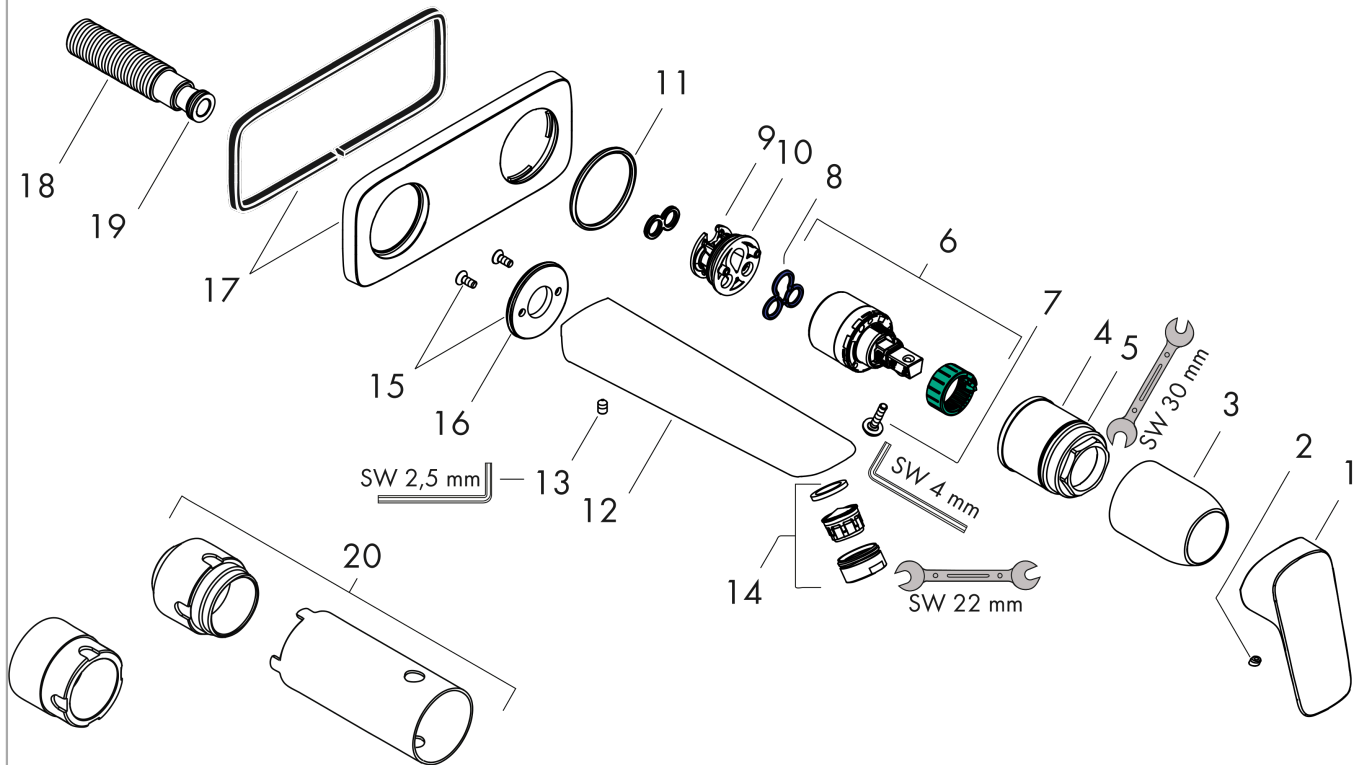

Logis

Single lever basin mixer for concealed installation wall-mounted with spout 19,5 cm

Surfaces: **Chrome** Article Number: **71220000**

Description

product features

- consists of: single lever basin mixer for concealed installation wall-mounted, waste set
- projection: 195 mm
- spray type: normal spray
- maximum flow rate at 3 bar: 5 l/min
- ceramic cartridge
- temperature limitation adjustable
- suitable for continuous flow water heaters
- non-closing waste set
- material waste set: metal
- connection type: basic set
- connection dimension: DN15
- handle can be positioned on the right or left, depends on the basic set installation

Single lever basin mixer for concealed installation wall-mounted with spout 19,5 cm

Surfaces: **Chrome** Article Number: **71220000**

Installation examples

Logis

Single lever basin mixer for concealed installation wall-mounted with spout 19,5 cm

Surfaces: **Chrome** Article Number: **71220000**

Exploded Drawing

Year of production: >01/15

Logis**Single lever basin mixer for concealed installation wall-mounted with spout 19,5 cm**Surfaces: **Chrome** Article Number: **71220000****Spare part list**

Year of production: >01/15

Pos.	Description	Article Number	Price	PU
1	handle	92224000	€ 44,63	1
2	screw cover	96338000	€ 3,21	1
3	sleeve	98790000	€ 28,20	1
4	nut	95622000	€ 35,94	1
5	O-ring 39x1,5	98400000	€ 3,21	1
6	cartridge, assy	92730000	€ 57,12	1
7	locking screw for handle	95140000	€ 5,24	1
8	seal	95008000	€ 8,45	1
9	adapter for cartridge	95779000	€ 13,92	1
10	O-ring 26x2	98147000	€ 3,21	1
11	O-ring 43x3	98418000	€ 3,21	1
12	spout cpl.	92240000	€ 100,44	1
13	hollow set screw M5x8	92851000	€ 3,21	1
14	aerator M24x1 (5 l/min)	92372000	€ 18,33	1
15	escutcheon	95642000	€ 13,92	1
16	O-Ring 30x2	98186000	€ 3,21	1
17	escutcheon	92239000	€ 57,12	1
18	connecting thread G½	95626000	€ 44,63	1
19	O-ring 13x2	98128000	€ 3,21	1
20	extension set 25 mm for 13622180	31971000	-	1
a	waste	50001000	-	1
b	base body	13622180	-	1