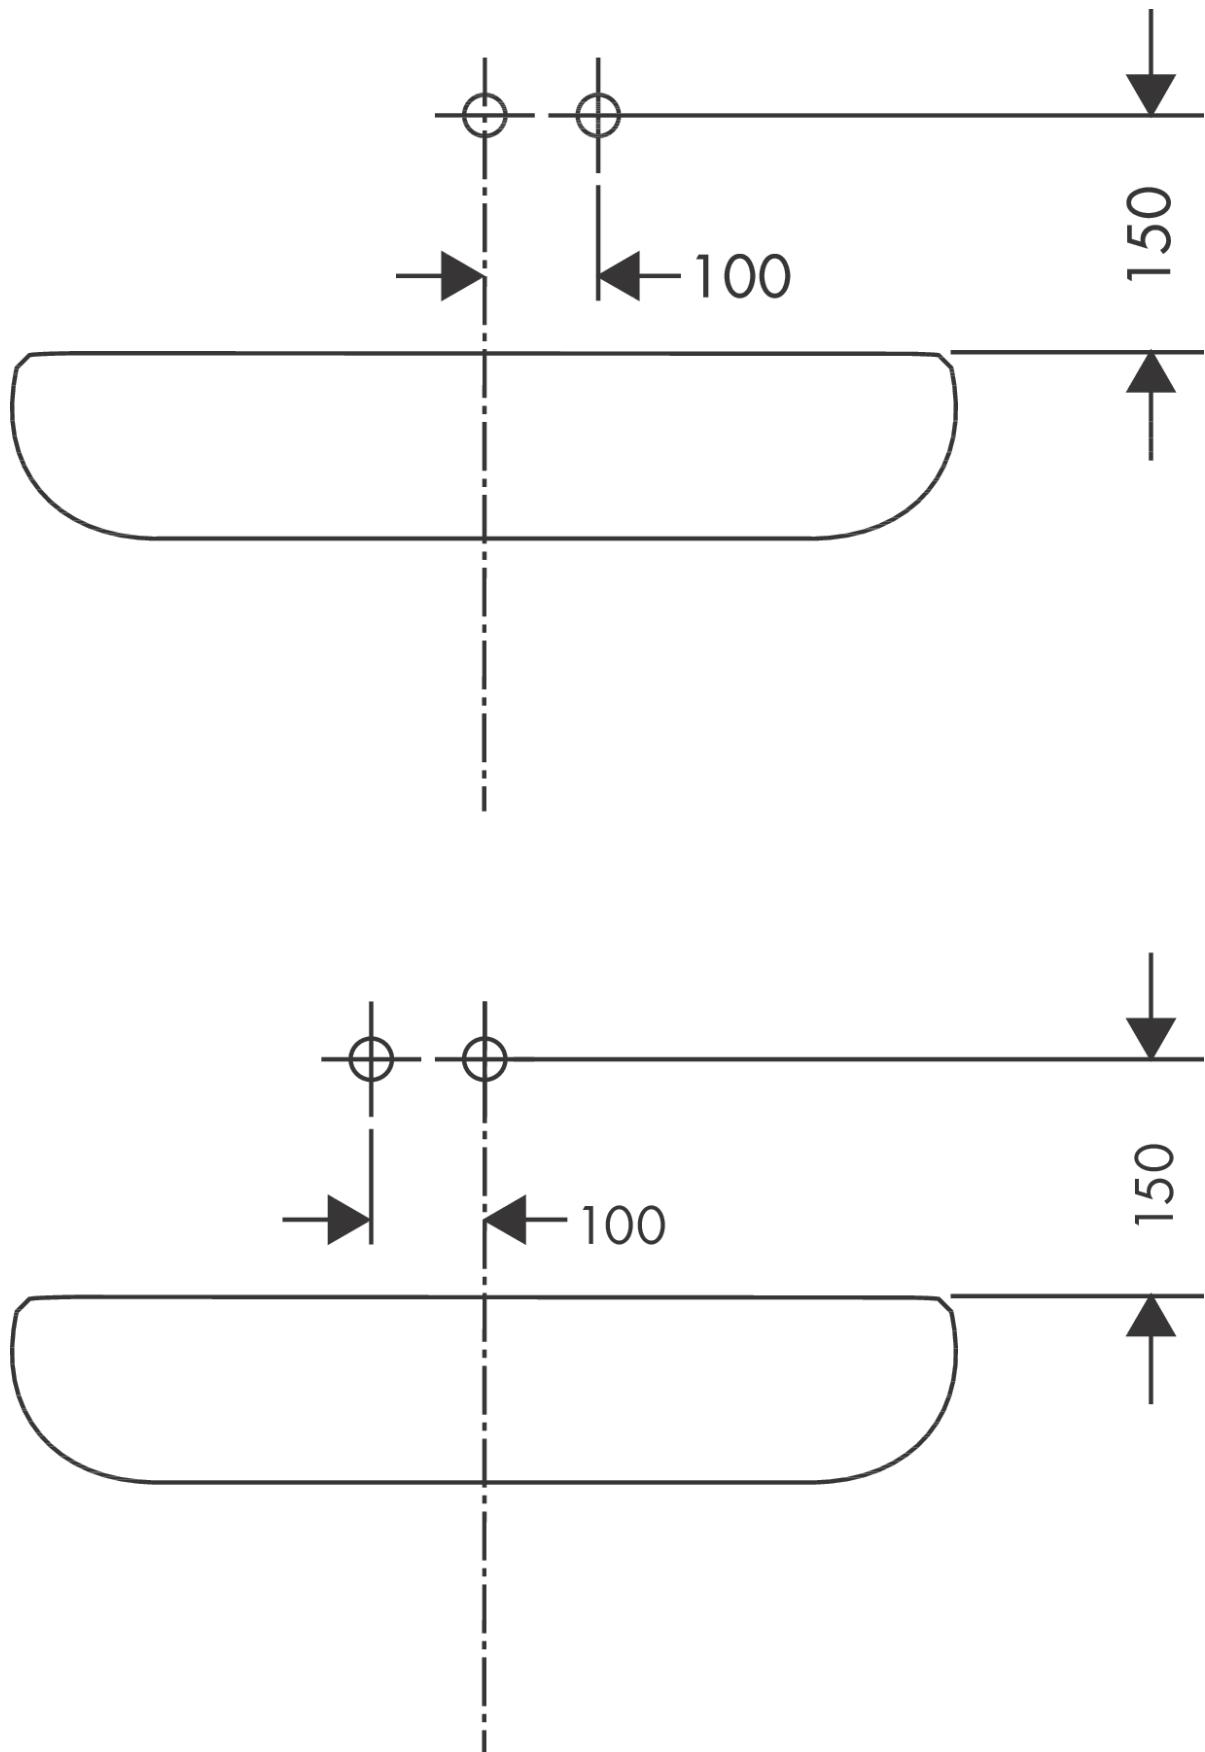

Logis

Single lever basin mixer for concealed installation wall-mounted with spout 19,5 cm

Surfaces: **Chrome** Article Number: **71220000**

Description

product features

- consists of: single lever basin mixer for concealed installation wall-mounted, waste set
- projection: 195 mm
- spray type: normal spray
- maximum flow rate at 3 bar: 5 l/min
- ceramic cartridge
- temperature limitation adjustable
- suitable for continuous flow water heaters
- non-closing waste set
- material waste set: metal
- connection type: basic set
- connection dimension: DN15
- handle can be positioned on the right or left, depends on the basic set installation

Technology

Product image

Scale drawing

Logis

Single lever basin mixer for concealed installation wall-mounted with spout 19,5 cm

Surfaces: **Chrome** Article Number: **71220000**

Flowchart

Logis

Single lever basin mixer for concealed installation wall-mounted with spout 19,5 cm

Surfaces: **Chrome** Article Number: **71220000**

Installation examples

Logis

Single lever basin mixer for concealed installation wall-mounted with spout 19,5 cm

Year of production: >01/15

Pos.	Description	Article Number	Price	PU
1	handle	92224000	€ 44,63	1
2	screw cover	96338000	€ 3,21	1
3	sleeve	98790000	€ 28,20	1
4	nut	95622000	€ 35,94	1
5	O-ring 39x1,5	98400000	€ 3,21	1
6	cartridge, assy	92730000	€ 57,12	1
7	locking screw for handle	95140000	€ 5,24	1
8	seal	95008000	€ 8,45	1
9	adapter for cartridge	95779000	€ 13,92	1
10	O-ring 26x2	98147000	€ 3,21	1
11	O-ring 43x3	98418000	€ 3,21	1
12	spout cpl.	92240000	€ 100,44	1
13	hollow set screw M5x8	92851000	€ 3,21	1
14	aerator M24x1 (5 l/min)	92372000	€ 18,33	1
15	escutcheon	95642000	€ 13,92	1
16	O-Ring 30x2	98186000	€ 3,21	1
17	escutcheon	92239000	€ 57,12	1
18	connecting thread G½	95626000	€ 44,63	1
19	O-ring 13x2	98128000	€ 3,21	1
20	extension set 25 mm for 13622180	31971000	-	1
a	waste	50001000	-	1
b	base body	13622180	-	1