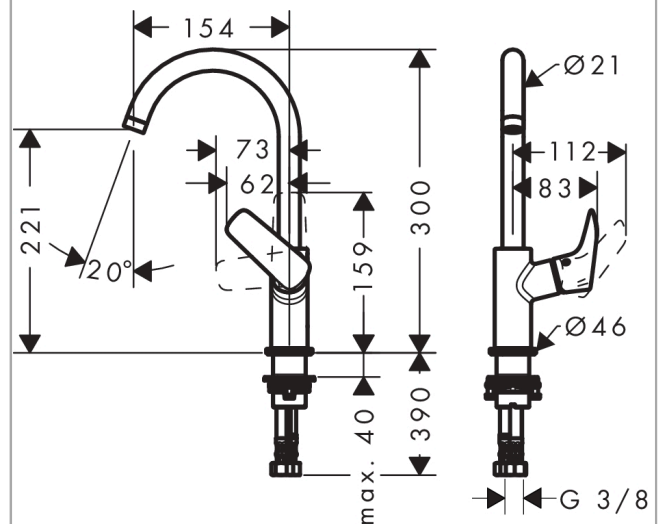

### Single lever basin mixer 210 with swivel spout without waste set

Surfaces: **Chrome** Article Number: **71131000**

##### product features

- ComfortZone 210
- projection: 154 mm
- spout height: 221 mm
- swivel range 120°
- spray type: normal spray
- maximum flow rate at 3 bar: 5 l/min
- ceramic cartridge
- temperature limitation adjustable
- suitable for continuous flow water heaters
- connection type: G 3/8 connections
- connection dimension: DN15
- handle position on the side: bottom-side at the base body (not suitable for wash bowls)

#### Scale drawing

Year of production: &gt;04/14

Pos.	Description	Article Number	Price	PU
1	spout cpl.	95494000	€ 86,16	1
2	aerator M18x1 (5 l/min)	95387000	€ 35,94	1
3	O-ring 11x2	98127000	€ 3,21	1
4	handle	92245000	€ 28,20	1
5	screw cover	96338000	€ 3,21	1
6	flange	95493000	€ 18,33	1
7	nut	95178000	€ 35,94	1
8	O-ring 24x2	98388000	€ 3,21	1
9	cartridge, assy	97685000	€ 57,12	1
10	locking screw for handle	95140000	€ 5,24	1
11	seal	98865000	€ 28,20	1
12	screw cover	95181000	€ 3,21	1
13	fixing set (Ø 32)	13961000	€ 22,37	1
14	lever collar	97548000	€ 3,21	1
15	O-ring 30x1,5	98433000	€ 3,21	1
16	connection hose 450 mm M8x0,75 G3/8	97206000	€ 28,20	1
17	lever collar	92849000	€ 8,45	1
18	sealing set	95581000	€ 5,24	1
a	fixation extension 35 mm	13898000	€ 70,57	1