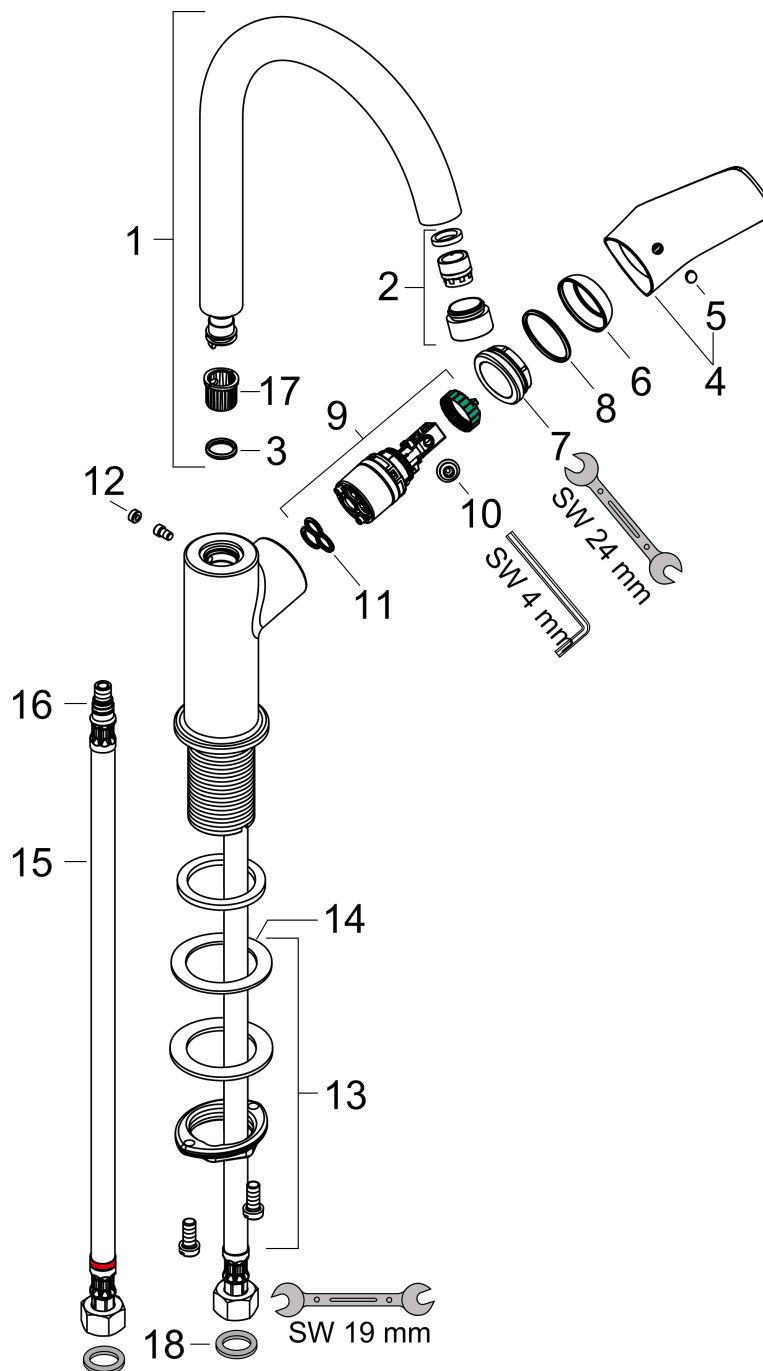

##### product features

- ComfortZone 210
- projection: 154 mm
- spout height: 221 mm
- swivel range 120°
- spray type: normal spray
- maximum flow rate at 3 bar: 5 l/min
- ceramic cartridge
- temperature limitation adjustable
- suitable for continuous flow water heaters
- connection type: G 3/8 connections
- connection dimension: DN15
- handle position on the side: bottom-side at the base body (not suitable for wash bowls)

#### Scale drawing

#### Flowchart

Logis

Single lever basin mixer 210 with swivel spout without waste set

Surfaces: **Chrome** Article Number: 71131000

Exploded Drawing

Year of production: >04/14

**Logis****Single lever basin mixer 210 with swivel spout without waste set**Surfaces: **Chrome** Article Number: **71131000****Spare part list**

Year of production: &gt;04/14

Pos.	Description	Article Number	Price	PU
1	spout cpl.	95494000	€ 86,16	1
2	aerator M18x1 (5 l/min)	95387000	€ 35,94	1
3	O-ring 11x2	98127000	€ 3,21	1
4	handle	92245000	€ 28,20	1
5	screw cover	96338000	€ 3,21	1
6	flange	95493000	€ 18,33	1
7	nut	95178000	€ 35,94	1
8	O-ring 24x2	98388000	€ 3,21	1
9	cartridge, assy	97685000	€ 57,12	1
10	locking screw for handle	95140000	€ 5,24	1
11	seal	98865000	€ 28,20	1
12	screw cover	95181000	€ 3,21	1
13	fixing set (Ø 32)	13961000	€ 22,37	1
14	lever collar	97548000	€ 3,21	1
15	O-ring 30x1,5	98433000	€ 3,21	1
16	connection hose 450 mm M8x0,75 G3/8	97206000	€ 28,20	1
17	lever collar	92849000	€ 8,45	1
18	sealing set	95581000	€ 5,24	1
a	fixation extension 35 mm	13898000	€ 70,57	1