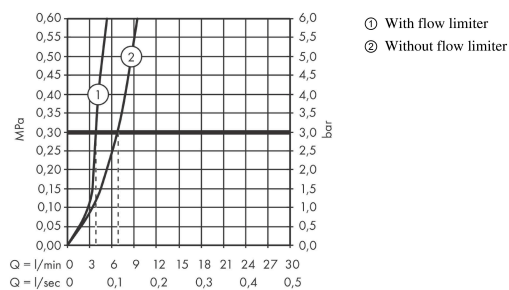

Logis

Single lever basin mixer 210 with swivel spout without waste set

Surfaces: **Chrome** Article Number: **71131000**

Description

product features

- ComfortZone 210
- projection: 154 mm
- spout height: 221 mm
- swivel range 120°
- spray type: normal spray
- maximum flow rate at 3 bar: 5 l/min
- ceramic cartridge
- temperature limitation adjustable
- suitable for continuous flow water heaters
- connection type: G 3/8 connections
- connection dimension: DN15
- handle position on the side: bottom-side at the base body (not suitable for wash bowls)

Technology

Certificates

Product image

Scale drawing

Flowchart