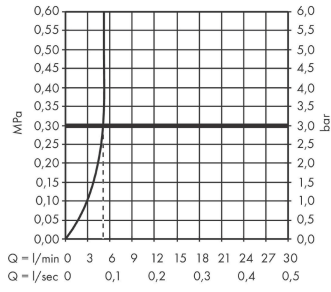

Logis

Single lever basin mixer 190 with pop-up waste set

Surfaces: **Chrome** Article Number: **71090000**

Description

product features

- consists of: single lever basin mixer, waste set
- ComfortZone 190
- projection: 166 mm
- spout height: 195 mm
- spray type: normal spray
- maximum flow rate at 3 bar: 5 l/min
- ceramic cartridge
- temperature limitation adjustable
- suitable for continuous flow water heaters
- pop-up waste set G 1¼
- material waste set: synthetic
- connection type: G ¾ connections
- connection dimension: DN15

Technology

Certificates

Product image

Scale drawing

Logis

Single lever basin mixer 190 with pop-up waste set

Surfaces: **Chrome** Article Number: **71090000**

Flowchart

Year of production: >05/17

Pos.	Description	Article Number	Price	PU
1	handle	92224000	€ 44,63	1
2	screw cover	96338000	€ 3,21	1
3	flange	97406000	€ 18,33	1
4	nut	97209000	€ 13,92	1
5	O-Ring 32x2	98193000	€ 3,21	1
6	O-ring 35x2	92604000	€ 5,24	1
7	cartridge, assy	92730000	€ 57,12	1
8	locking screw for handle	95140000	€ 5,24	1
9	seal	95008000	€ 8,45	1
10	adapter for cartridge	98750000	€ 11,31	1
11	O-Ring 30x2	98186000	€ 3,21	1
12	aerator M24x1 (5 l/min)	92372000	€ 18,33	1
13	flat seal	98749000	€ 5,24	1
14	fixing set (Ø 32)	13961000	€ 22,37	1
15	lever collar	97548000	€ 3,21	1
16	connection hose 600 mm M8x0,75 G3/8	96556000	€ 22,37	1
17	O-ring 6,6x1,6	93019000	€ 3,21	1
18	pull rod	96657000	€ 11,31	1
a	pop up waste	92168000	€ 35,94	1
b	fixation extension 35 mm	13898000	€ 70,57	1