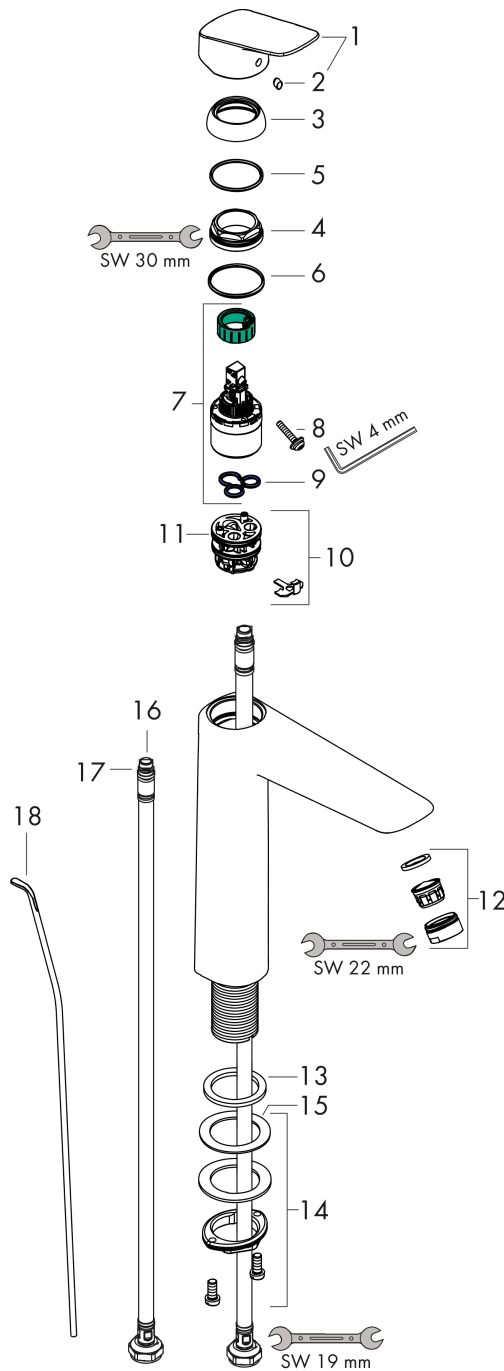

Logis

Single lever basin mixer 190 with pop-up waste set

Surfaces: **Chrome** Article Number: **71090000**

Description

product features

- consists of: single lever basin mixer, waste set
- ComfortZone 190
- projection: 166 mm
- spout height: 195 mm
- spray type: normal spray
- maximum flow rate at 3 bar: 5 l/min
- ceramic cartridge
- temperature limitation adjustable
- suitable for continuous flow water heaters
- pop-up waste set G 1¼
- material waste set: synthetic
- connection type: G ¾ connections
- connection dimension: DN15

Technology

Certificates

Product image

Scale drawing

Logis

Single lever basin mixer 190 with pop-up waste set

Surfaces: **Chrome** Article Number: **71090000**

Flowchart

Logis
Single lever basin mixer 190 with pop-up waste set
 Surfaces: **Chrome** Article Number: **71090000**

Exploded Drawing

Year of production: >05/17

Logis**Single lever basin mixer 190 with pop-up waste set**Surfaces: **Chrome** Article Number: **71090000****Spare part list**

Year of production: >05/17

Pos.	Description	Article Number	Price	PU
1	handle	92224000	€ 44,63	1
2	screw cover	96338000	€ 3,21	1
3	flange	97406000	€ 18,33	1
4	nut	97209000	€ 13,92	1
5	O-Ring 32x2	98193000	€ 3,21	1
6	O-ring 35x2	92604000	€ 5,24	1
7	cartridge, assy	92730000	€ 57,12	1
8	locking screw for handle	95140000	€ 5,24	1
9	seal	95008000	€ 8,45	1
10	adapter for cartridge	98750000	€ 11,31	1
11	O-Ring 30x2	98186000	€ 3,21	1
12	aerator M24x1 (5 l/min)	92372000	€ 18,33	1
13	flat seal	98749000	€ 5,24	1
14	fixing set (Ø 32)	13961000	€ 22,37	1
15	lever collar	97548000	€ 3,21	1
16	connection hose 600 mm M8x0,75 G3/8	96556000	€ 22,37	1
17	O-ring 6,6x1,6	93019000	€ 3,21	1
18	pull rod	96657000	€ 11,31	1
a	pop up waste	92168000	€ 35,94	1
b	fixation extension 35 mm	13898000	€ 70,57	1