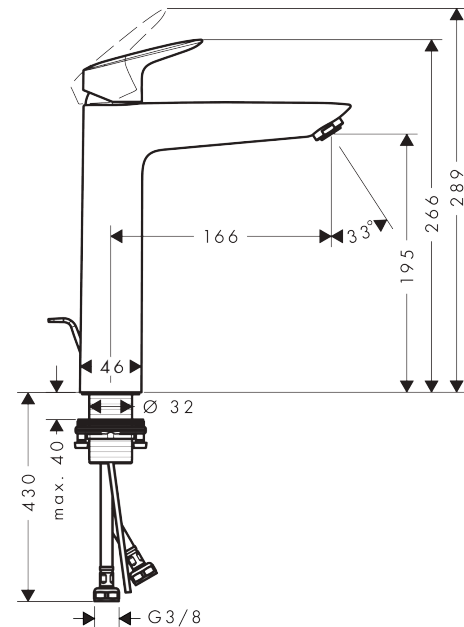

Logis

Single lever basin mixer 190 with pop-up waste set

Surfaces: **Chrome** Article Number: **71090000**

Description

product features

- consists of: single lever basin mixer, waste set
- ComfortZone 190
- projection: 166 mm
- spout height: 195 mm
- spray type: normal spray
- maximum flow rate at 3 bar: 5 l/min
- ceramic cartridge
- temperature limitation adjustable
- suitable for continuous flow water heaters
- pop-up waste set G 1¼
- material waste set: synthetic
- connection type: G ¾ connections
- connection dimension: DN15

Technology

Certificates

Product image

Scale drawing

Logis

Single lever basin mixer 190 with pop-up waste set

Surfaces: **Chrome** Article Number: **71090000**

Flowchart

Logis
Single lever basin mixer 190 with pop-up waste set
 Surfaces: **Chrome** Article Number: **71090000**

Exploded Drawing

Year of production: >05/17

Logis**Single lever basin mixer 190 with pop-up waste set**Surfaces: **Chrome** Article Number: **71090000****Spare part list**

Year of production: >05/17

Pos.	Description	Article Number	Price	PU
1	handle	92224000	€ 44,63	1
2	screw cover	96338000	€ 3,21	1
3	flange	97406000	€ 18,33	1
4	nut	97209000	€ 13,92	1
5	O-Ring 32x2	98193000	€ 3,21	1
6	O-ring 35x2	92604000	€ 5,24	1
7	cartridge, assy	92730000	€ 57,12	1
8	locking screw for handle	95140000	€ 5,24	1
9	seal	95008000	€ 8,45	1
10	adapter for cartridge	98750000	€ 11,31	1
11	O-Ring 30x2	98186000	€ 3,21	1
12	aerator M24x1 (5 l/min)	92372000	€ 18,33	1
13	flat seal	98749000	€ 5,24	1
14	fixing set (Ø 32)	13961000	€ 22,37	1
15	lever collar	97548000	€ 3,21	1
16	connection hose 600 mm M8x0,75 G3/8	96556000	€ 22,37	1
17	O-ring 6,6x1,6	93019000	€ 3,21	1
18	pull rod	96657000	€ 11,31	1
a	pop up waste	92168000	€ 35,94	1
b	fixation extension 35 mm	13898000	€ 70,57	1