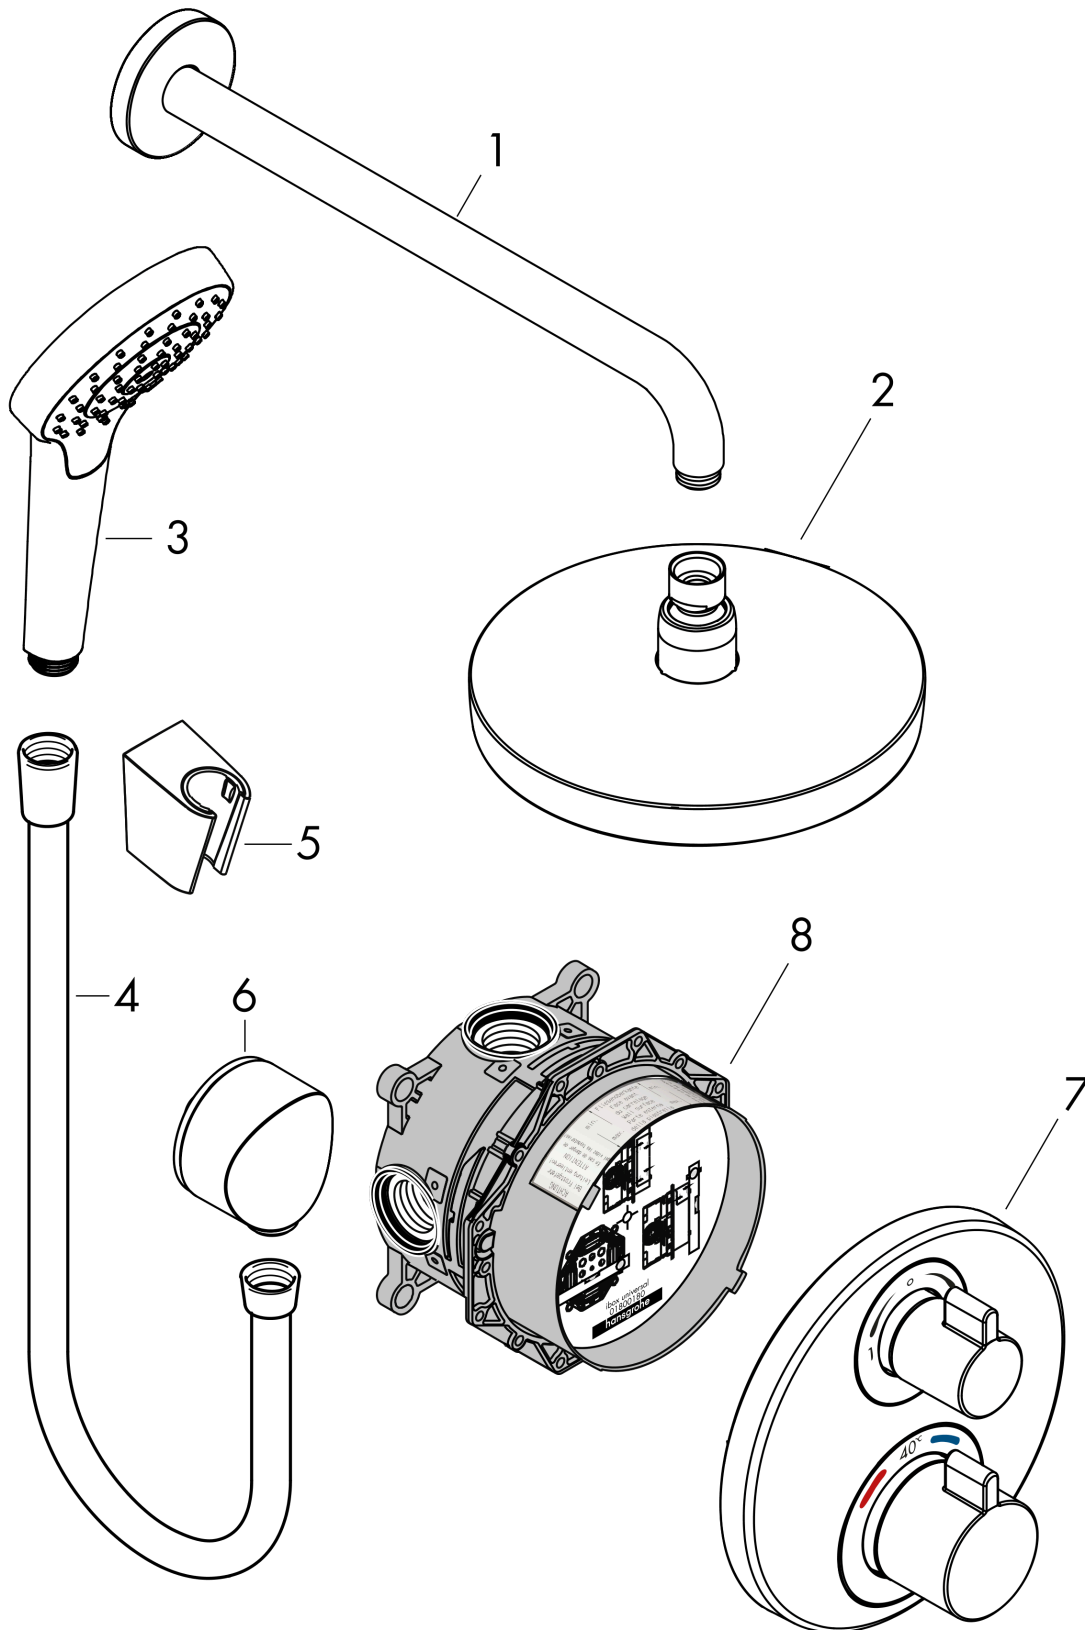

Croma Select S

Shower system for concealed installation with Ecostat S thermostat

Surfaces: **Chrome** Article Number: **27295000**

Description

product features

- consists of: overhead shower, hand shower, shower thermostat, basic set, shower arm, shower holder, wall outlet, shower hose
- shower head size: 187 mm
- maximum flow rate at 3 bar: 17 l/min
- pivot connector prevent hose from tangling
- max. operating pressure: 6 bar
- min. operating pressure: 1 bar

Technology

Product image

Scale drawing

Croma Select S
Shower system for concealed installation with Ecostat S thermostat
 Surfaces: **Chrome** Article Number: **27295000**

Exploded Drawing

Year of production: >06/15

Croma Select S
Shower system for concealed installation with Ecostat S thermostat
 Surfaces: **Chrome** Article Number: **27295000**

Spare part list

Year of production: >06/15

Pos.	Description	Article Number	Price	PU
1	shower arm 390 mm	27413000	-	1
2	head shower	26522400	-	1
3	handshower	26804400	-	1
4	shower hose Isiflex'B 1,25 m	28272000	-	1
5	shower holder	28331000	-	1
6	Fixfit Hose Connection	27453000	-	1
7	Finish set	15758000	-	1
8	concealed item	01800180	-	1