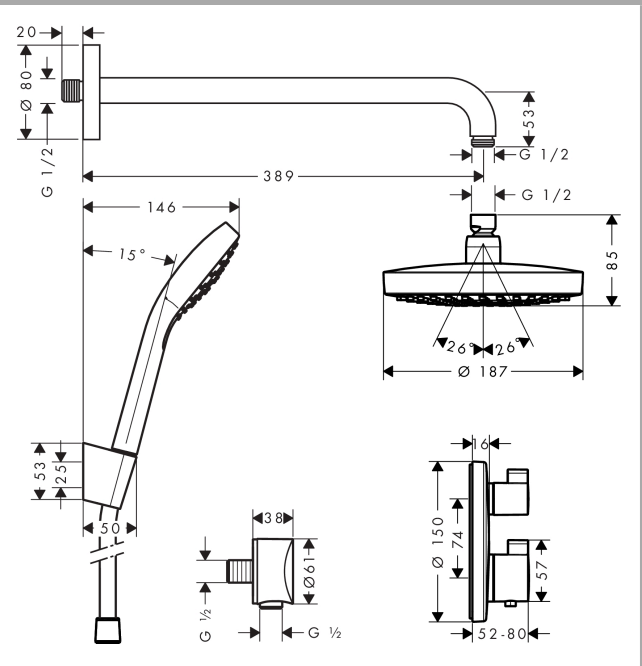

Croma Select S

Shower system for concealed installation with Ecostat S thermostat

Surfaces: **Chrome** Article Number: **27295000**

Description

product features

- consists of: overhead shower, hand shower, shower thermostat, basic set, shower arm, shower holder, wall outlet, shower hose
- shower head size: 187 mm
- maximum flow rate at 3 bar: 17 l/min
- pivot connector prevent hose from tangling
- max. operating pressure: 6 bar
- min. operating pressure: 1 bar

Technology

Product image

Scale drawing

Croma Select S
Shower system for concealed installation with Ecostat S thermostat
 Surfaces: **Chrome** Article Number: **27295000**

Exploded Drawing

Year of production: >06/15

Croma Select S
Shower system for concealed installation with Ecostat S thermostat
 Surfaces: **Chrome** Article Number: **27295000**

Spare part list

Year of production: >06/15

Pos.	Description	Article Number	Price	PU
1	shower arm 390 mm	27413000	-	1
2	head shower	26522400	-	1
3	handshower	26804400	-	1
4	shower hose Isiflex'B 1,25 m	28272000	-	1
5	shower holder	28331000	-	1
6	Fixfit Hose Connection	27453000	-	1
7	Finish set	15758000	-	1
8	concealed item	01800180	-	1