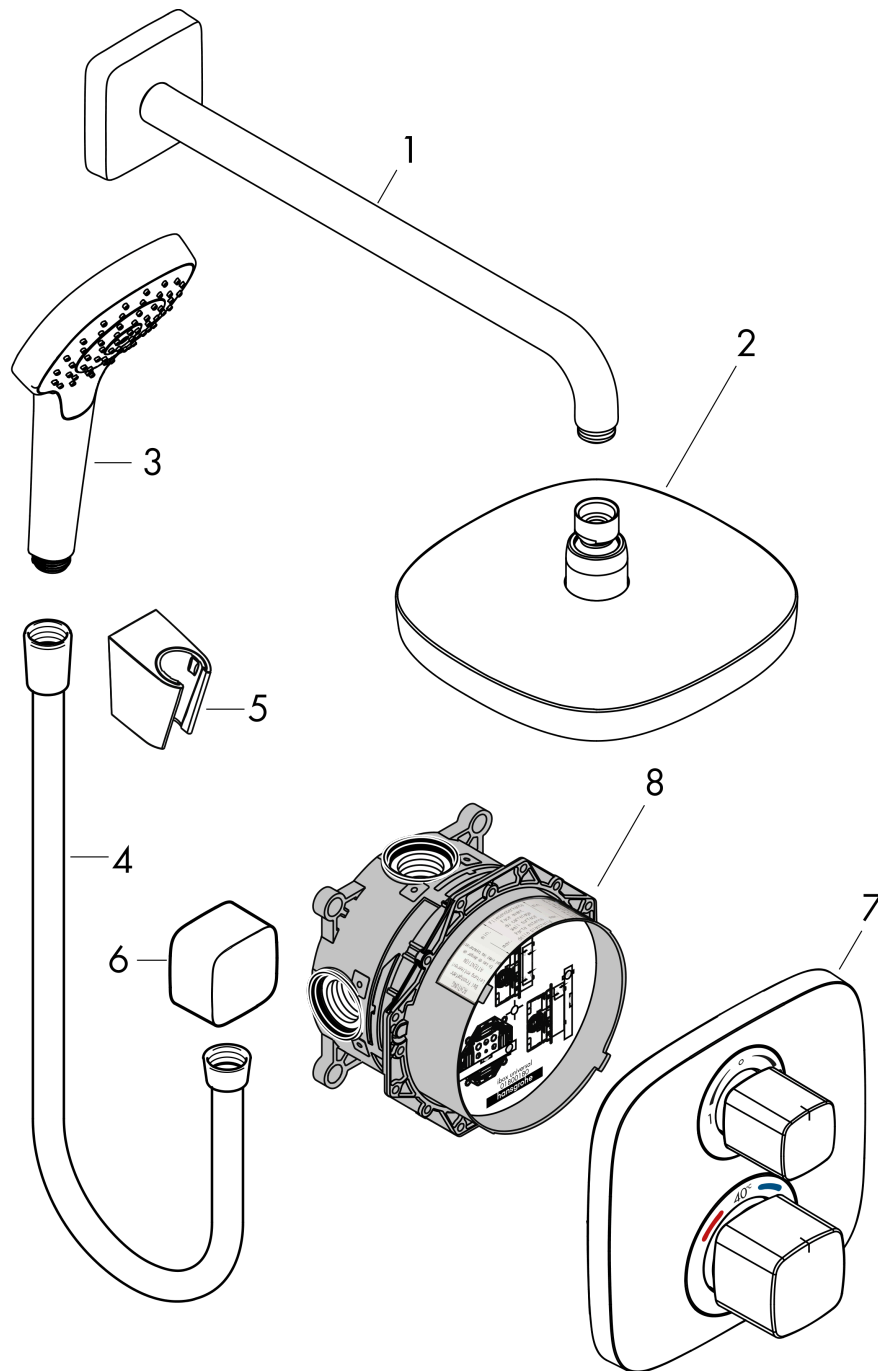

#### product features

- consists of: overhead shower, hand shower, shower thermostat, basic set, shower arm, shower holder, wall outlet, shower hose
- shower head size: 187 x 187 mm
- maximum flow rate at 3 bar: 17 l/min
- pivot connector prevent hose from tangling
- max. operating pressure: 6 bar
- min. operating pressure: 1 bar

### Product image

### Scale drawing

**Croma Select E**  
**Shower system for concealed installation with Ecostat E thermostat**  
 Surfaces: **Chrome** Article Number: **27294000**

Exploded Drawing

Year of production: >06/15

## Spare part list

Year of production: >06/15

Pos.	Description	Article Number	Price	PU
1	shower arm	27446000	-	1
2	head shower	26524000	-	1
3	handshower	26814400	-	1
4	shower hose Isiflex'B 1,25 m	28272000	-	1
5	shower holder	28331000	-	1
6	Fixfit Hose Connection	26457000	-	1
7	Thermostat	15708000	-	1
8	concealed item	01800180	-	1
a	brake disc	92469000	€ 8,45	1