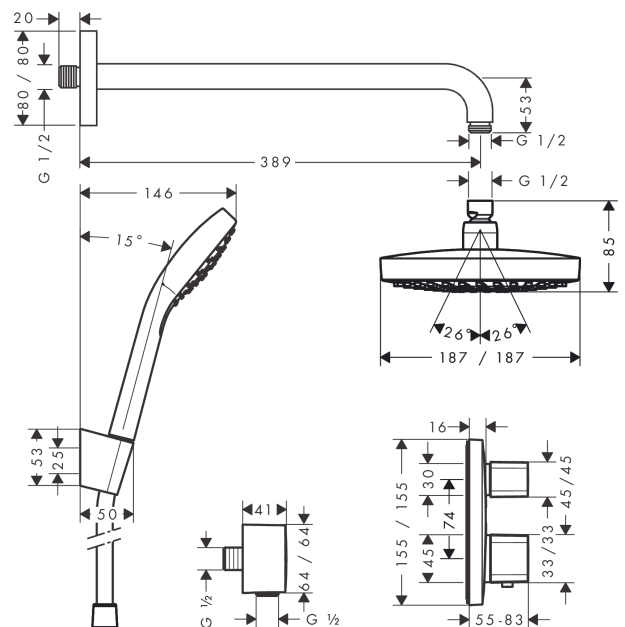

#### product features

- consists of: overhead shower, hand shower, shower thermostat, basic set, shower arm, shower holder, wall outlet, shower hose
- shower head size: 187 x 187 mm
- maximum flow rate at 3 bar: 17 l/min
- pivot connector prevent hose from tangling
- max. operating pressure: 6 bar
- min. operating pressure: 1 bar

### Scale drawing

**Croma Select E**  
**Shower system for concealed installation with Ecostat E thermostat**  
 Surfaces: **Chrome** Article Number: **27294000**

Exploded Drawing

Year of production: >06/15

## Spare part list

Year of production: >06/15

Pos.	Description	Article Number	Price	PU
1	shower arm	27446000	-	1
2	head shower	26524000	-	1
3	handshower	26814400	-	1
4	shower hose Isiflex'B 1,25 m	28272000	-	1
5	shower holder	28331000	-	1
6	Fixfit Hose Connection	26457000	-	1
7	Thermostat	15708000	-	1
8	concealed item	01800180	-	1
a	brake disc	92469000	€ 8,45	1