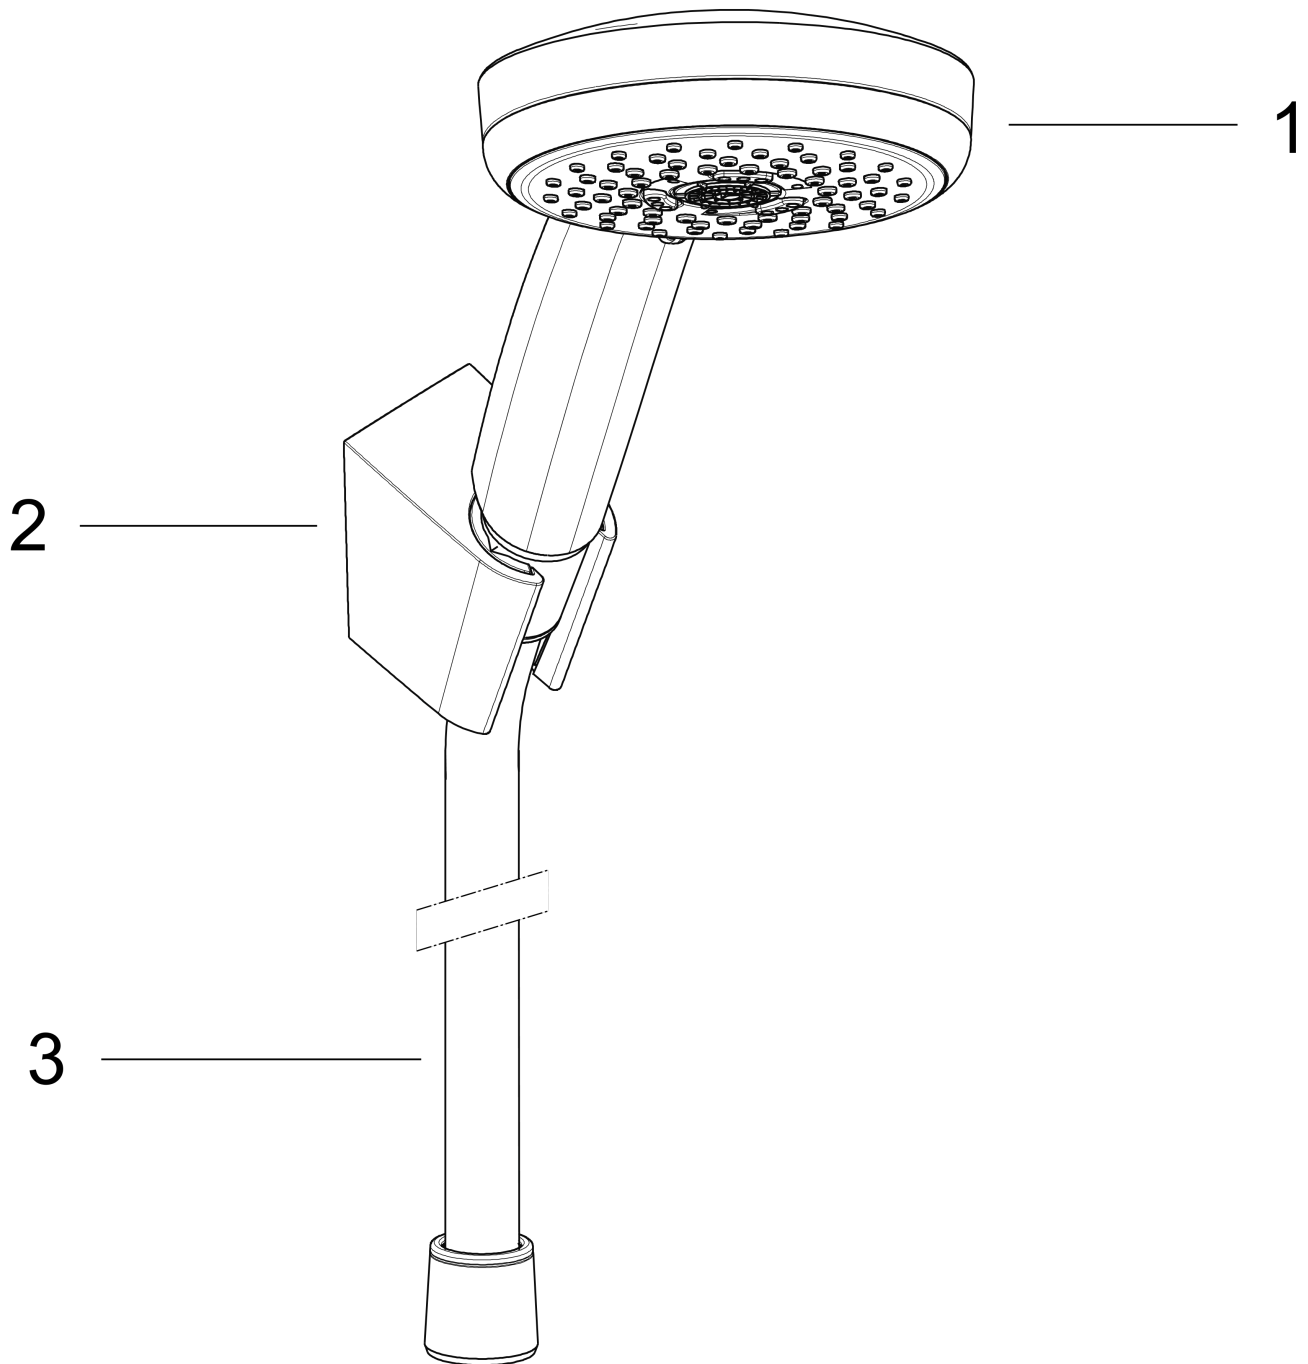

Croma 100

Shower holder set Vario with shower hose 160 cm

Surfaces: **Chrome** Article Number: **27594000**

Description

product features

- consists of: hand shower, shower holder, shower hose
- shower head size: 100 mm
- integrated support function
- spray type: Rain, Normal spray, Shampoo spray, Massage spray
- spray type adjustment by turning spray disc
- maximum flow rate at 3 bar: 18 l/min
- minimum flow pressure: 1 bar
- operating pressure: min. 1 bar/max. 6 bar
- pivot connector prevents hose from tangling
- shower hose with conical nut on both ends
- Shower holder of plastic
- wall mounting: screw fastening
- rinseable screen seal

Technology

Product image

Scale drawing

Croma 100

Shower holder set Vario with shower hose 160 cm

Surfaces: **Chrome** Article Number: **27594000**

Flowchart

The consumption was measured in combination with the appropriate fittings (thermostat/mixer/in-wall valve) to reflect actual application in practice.

Croma 100
Shower holder set Vario with shower hose 160 cm
 Surfaces: **Chrome** Article Number: **27594000**

Exploded Drawing

Year of production: >10/06

Croma 100
Shower holder set Vario with shower hose 160 cm
 Surfaces: **Chrome** Article Number: **27594000**

Spare part list

Year of production: >10/06

Pos.	Description	Article Number	Price	PU
1	handshower	28535000	-	1
2	shower holder	28331000	-	1
3	shower hose Isiflex'B 1,60 m	28276000	-	1