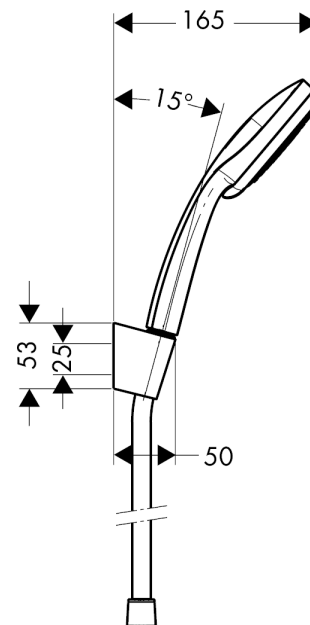

Croma 100

Shower holder set Vario with shower hose 160 cm

Surfaces: **Chrome** Article Number: **27594000**

Description

product features

- consists of: hand shower, shower holder, shower hose
- shower head size: 100 mm
- integrated support function
- spray type: Rain, Normal spray, Shampoo spray, Massage spray
- spray type adjustment by turning spray disc
- maximum flow rate at 3 bar: 18 l/min
- minimum flow pressure: 1 bar
- operating pressure: min. 1 bar/max. 6 bar
- pivot connector prevents hose from tangling
- shower hose with conical nut on both ends
- Shower holder of plastic
- wall mounting: screw fastening
- rinseable screen seal

Technology

Product image

Scale drawing

Croma 100

Shower holder set Vario with shower hose 160 cm

Surfaces: **Chrome** Article Number: **27594000**

Flowchart

The consumption was measured in combination with the appropriate fittings (thermostat/mixer/in-wall valve) to reflect actual application in practice.

Croma 100
Shower holder set Vario with shower hose 160 cm
 Surfaces: **Chrome** Article Number: **27594000**

Exploded Drawing

Year of production: >10/06

Croma 100
Shower holder set Vario with shower hose 160 cm
 Surfaces: **Chrome** Article Number: **27594000**

Spare part list

Year of production: >10/06

Pos.	Description	Article Number	Price	PU
1	handshower	28535000	-	1
2	shower holder	28331000	-	1
3	shower hose Isiflex'B 1,60 m	28276000	-	1