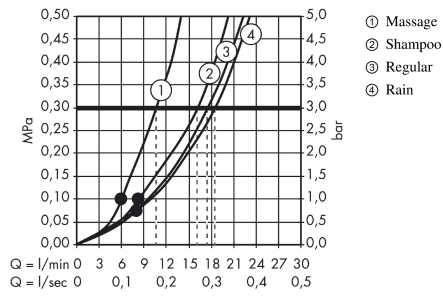

Croma 100

Shower holder set Vario with shower hose 160 cm

Surfaces: **Chrome** Article Number: **27594000**

Description

product features

- consists of: hand shower, shower holder, shower hose
- shower head size: 100 mm
- integrated support function
- spray type: Rain, Normal spray, Shampoo spray, Massage spray
- spray type adjustment by turning spray disc
- maximum flow rate at 3 bar: 18 l/min
- minimum flow pressure: 1 bar
- operating pressure: min. 1 bar/max. 6 bar
- pivot connector prevents hose from tangling
- shower hose with conical nut on both ends
- Shower holder of plastic
- wall mounting: screw fastening
- rinseable screen seal

Technology

Product image

Scale drawing

Croma 100

Shower holder set Vario with shower hose 160 cm

Surfaces: **Chrome** Article Number: **27594000**

Flowchart

The consumption was measured in combination with the appropriate fittings (thermostat/mixer/in-wall valve) to reflect actual application in practice.