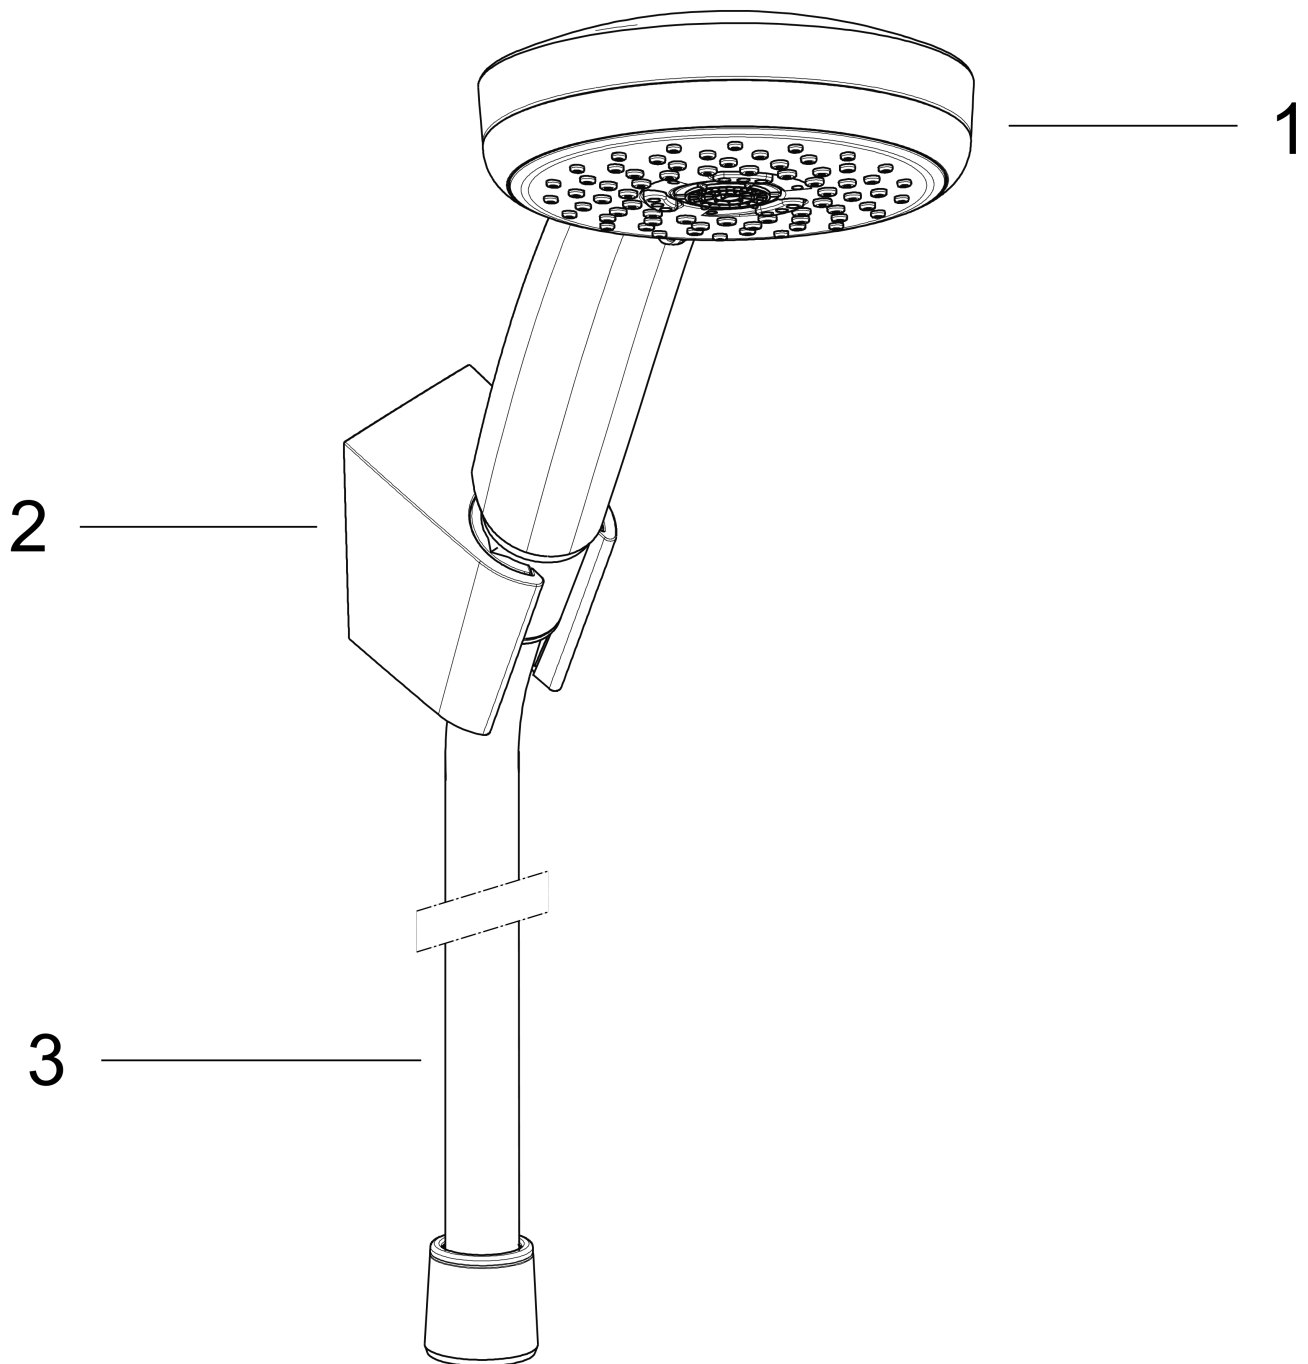

Croma 100

Shower holder set Vario with shower hose 125 cm

Surface: **Chrome** Article Number: **27592000**

Description

product features

- consists of: hand shower, shower holder, shower hose
- shower head size: 100 mm
- integrated support function
- spray type: Rain, Normal spray, Shampoo spray, Massage spray
- spray type adjustment by turning spray disc
- maximum flow rate at 3 bar: 18 l/min
- minimum flow pressure: 1 bar
- operating pressure: min. 1 bar/max. 6 bar
- pivot connector prevents hose from tangling
- shower hose with conical nut on both ends
- Shower holder of plastic
- wall mounting: screw fastening
- rinseable screen seal

Technology

Product image

Scale drawing

Croma 100

Shower holder set Vario with shower hose 125 cm

Surface: **Chrome** Article Number: **27592000**

Flowchart

The consumption was measured in combination with the appropriate fittings (thermostat/mixer/in-wall valve) to reflect actual application in practice.

Croma 100
Shower holder set Vario with shower hose 125 cm
 Surface: **Chrome** Article Number: **27592000**

Exploded Drawing

Year of production: >10/06

Croma 100

Shower holder set Vario with shower hose 125 cm

Surface: **Chrome** Article Number: **27592000**

Spare part list

Year of production: >10/06

Pos.	Description	Article Number	Price	PU
1	handshower	28535000	-	1
2	shower holder	28331000	-	1
3	shower hose Isiflex'B 1,25 m	28272000	-	1