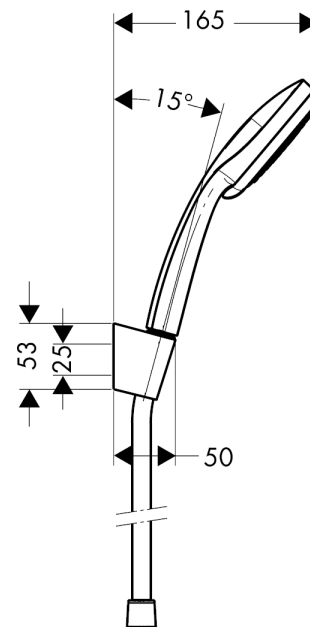

Croma 100

Shower holder set Vario with shower hose 125 cm

Surface: **Chrome** Article Number: **27592000**

Description

product features

- consists of: hand shower, shower holder, shower hose
- shower head size: 100 mm
- integrated support function
- spray type: Rain, Normal spray, Shampoo spray, Massage spray
- spray type adjustment by turning spray disc
- maximum flow rate at 3 bar: 18 l/min
- minimum flow pressure: 1 bar
- operating pressure: min. 1 bar/max. 6 bar
- pivot connector prevents hose from tangling
- shower hose with conical nut on both ends
- Shower holder of plastic
- wall mounting: screw fastening
- rinseable screen seal

Technology

Product image

Scale drawing

Croma 100

Shower holder set Vario with shower hose 125 cm

Surface: **Chrome** Article Number: **27592000**

Flowchart

The consumption was measured in combination with the appropriate fittings (thermostat/mixer/in-wall valve) to reflect actual application in practice.

Croma 100
Shower holder set Vario with shower hose 125 cm
 Surface: **Chrome** Article Number: **27592000**

Exploded Drawing

Year of production: >10/06

Croma 100

Shower holder set Vario with shower hose 125 cm

Surface: **Chrome** Article Number: **27592000**

Spare part list

Year of production: >10/06

Pos.	Description	Article Number	Price	PU
1	handshower	28535000	-	1
2	shower holder	28331000	-	1
3	shower hose Isiflex'B 1,25 m	28272000	-	1