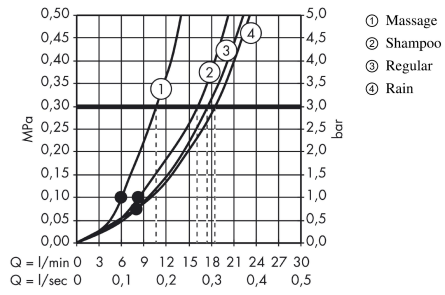

Croma 100

Shower holder set Vario with shower hose 125 cm

Surface: **Chrome** Article Number: **27592000**

Description

product features

- consists of: hand shower, shower holder, shower hose
- shower head size: 100 mm
- integrated support function
- spray type: Rain, Normal spray, Shampoo spray, Massage spray
- spray type adjustment by turning spray disc
- maximum flow rate at 3 bar: 18 l/min
- minimum flow pressure: 1 bar
- operating pressure: min. 1 bar/max. 6 bar
- pivot connector prevents hose from tangling
- shower hose with conical nut on both ends
- Shower holder of plastic
- wall mounting: screw fastening
- rinseable screen seal

Technology

Product image

Scale drawing

Croma 100

Shower holder set Vario with shower hose 125 cm

Surface: **Chrome** Article Number: **27592000**

Flowchart

The consumption was measured in combination with the appropriate fittings (thermostat/mixer/in-wall valve) to reflect actual application in practice.