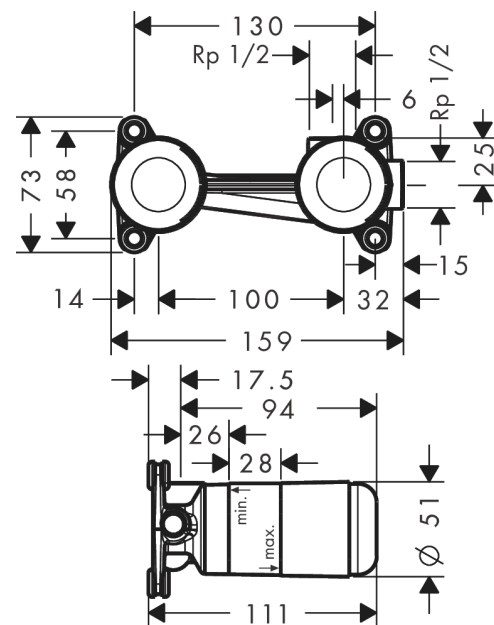

Basic set for single lever basin mixer for concealed installation wall-mounted

Surfaces: n.a. Article Number: 13622180

Description

product features

- variable positioning of the mixer system, can be left or right of the spout
- easy orientation due to support surfaces for the spirit level
- with building protection cover against contamination during assembly
- with dimension indication for exact determination of the installation depth
- with pre-mounted fastening lugs for mounting in drywall and solidwall
- sound-decoupled installation
- connection dimension: DN15
- minimum mounting depth: 44 mm
- maximum mounting depth: 72 mm

Certificates

Product image

Scale drawing

Basic set for single lever basin mixer for concealed installation wall-mounted

Surfaces: n.a. Article Number: 13622180

Exploded Drawing

Year of production: >12/09

Basic set for single lever basin mixer for concealed installation wall-mounted

Surfaces: n.a. Article Number: **13622180**

Spare part list

Year of production: >12/09

Pos.	Description	Article Number	Price	PU
1	O-ring 18x2,5	98139000	€ 3,21	1
2	O-ring 24x3	92112000	€ 3,21	1
3	extension set 25 mm for 13622180	31971000	-	1
4	O-ring 34x2	98383000	€ 5,24	1