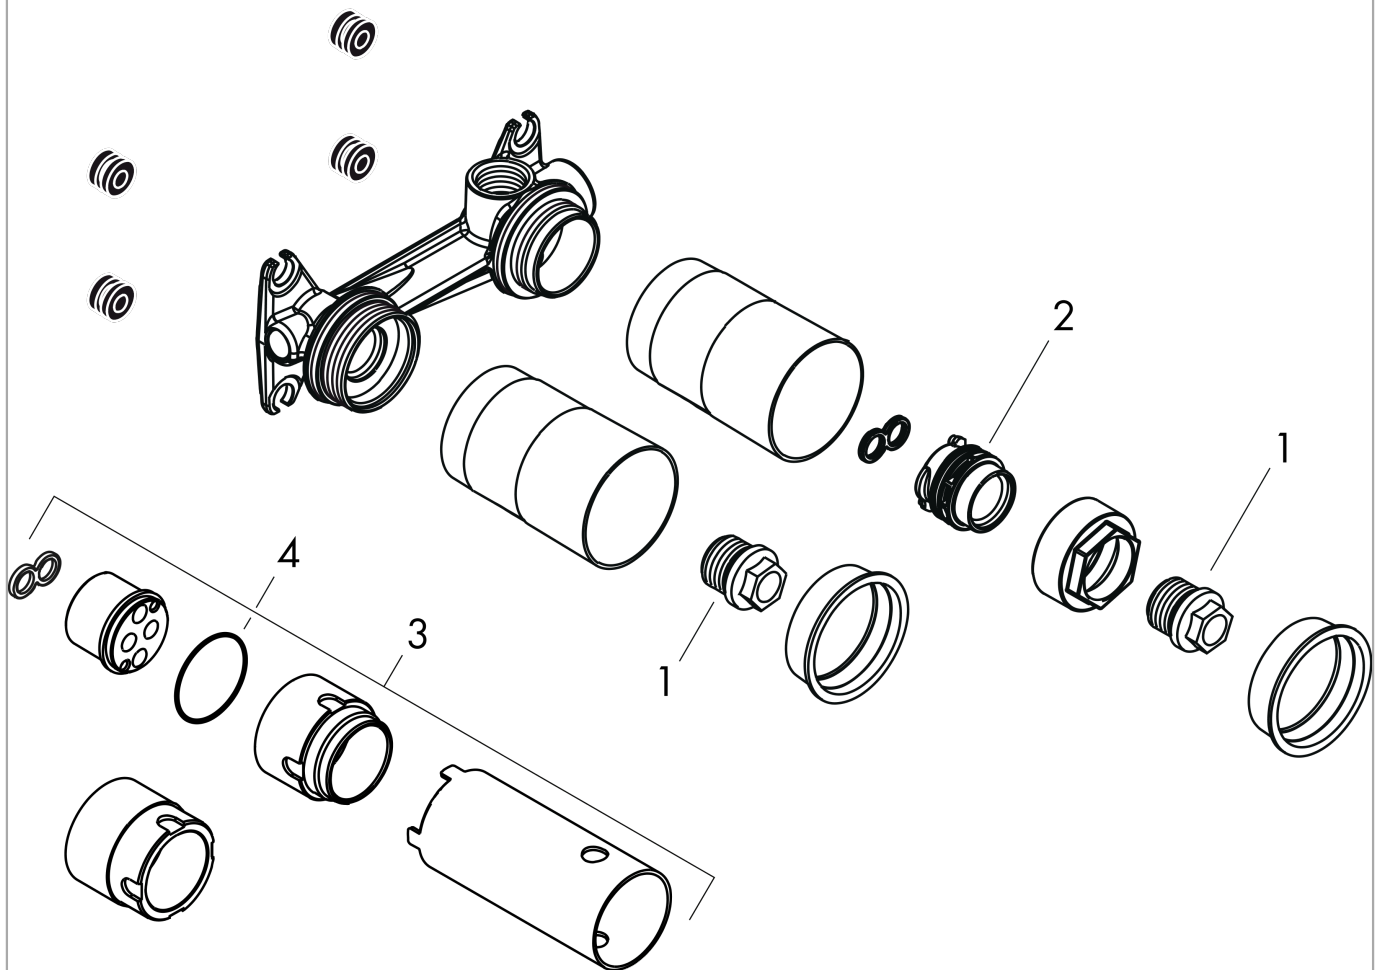

Basic set for single lever basin mixer for concealed installation wall-mounted

Surfaces: n.a. Article Number: 13622180

Description

product features

- variable positioning of the mixer system, can be left or right of the spout
- easy orientation due to support surfaces for the spirit level
- with building protection cover against contamination during assembly
- with dimension indication for exact determination of the installation depth
- with pre-mounted fastening lugs for mounting in drywall and solidwall
- sound-decoupled installation
- connection dimension: DN15
- minimum mounting depth: 44 mm
- maximum mounting depth: 72 mm

Certificates

Product image

Scale drawing

Basic set for single lever basin mixer for concealed installation wall-mounted

Surfaces: n.a. Article Number: 13622180

Exploded Drawing

Year of production: >12/09

Basic set for single lever basin mixer for concealed installation wall-mounted

Surfaces: n.a. Article Number: **13622180**

Spare part list

Year of production: >12/09

Pos.	Description	Article Number	Price	PU
1	O-ring 18x2,5	98139000	€ 3,21	1
2	O-ring 24x3	92112000	€ 3,21	1
3	extension set 25 mm for 13622180	31971000	-	1
4	O-ring 34x2	98383000	€ 5,24	1