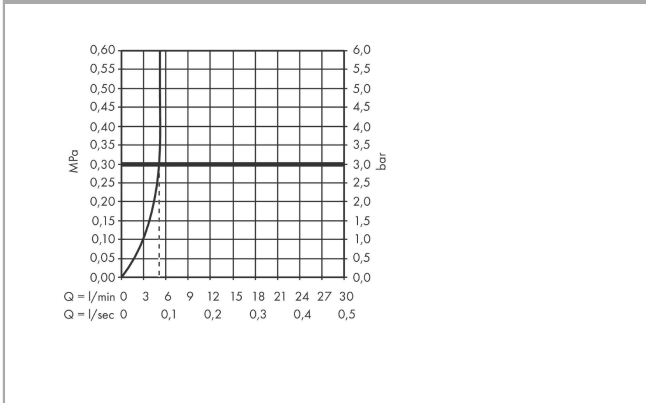

Technology

Vernis Blend

Electronic basin mixer with temperature pre-adjustment battery operation

Surface: **Chrome** Article Number: **71502000**

Product image

Scale drawing

Flowchart

Vernis Blend