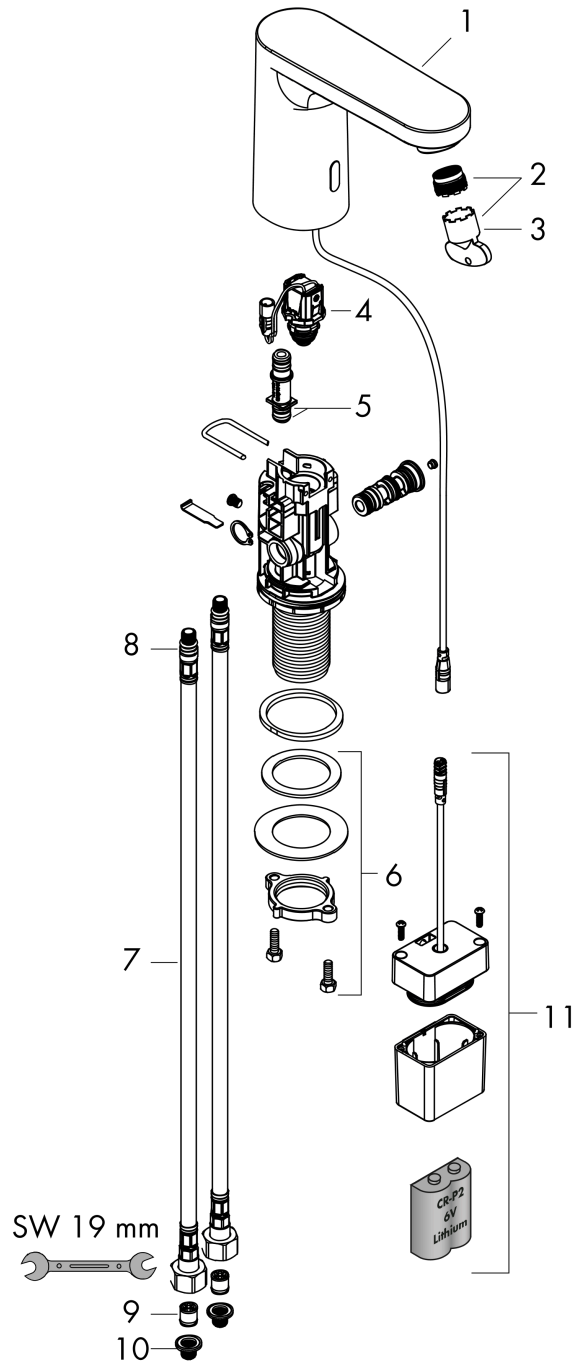

Technology

Vernis Blend

Electronic basin mixer with temperature pre-adjustment battery operation

Surface: **Chrome** Article Number: **71502000**

Product image

Scale drawing

Flowchart

Vernis Blend

Electronic basin mixer with temperature pre-adjustment battery operation

Surface: **Chrome** Article Number: **71502000**

Exploded Drawing

Year of production: >05/21

Vernis Blend

Electronic basin mixer with temperature pre-adjustment battery operation

Surface: **Chrome** Article Number: **71502000**

Spare part list

Year of production: >05/21

Pos.	Description	Article Number	PC	PU
1	mixer-hood	94454000	16	1
2	aerator M18x1 (5 l/min)	94451000	5	1
3	service tool	93750000	3	1
4	solenoid valve	94453000	14	1
5	O-ring 8x1,5	98423000	1	1
6	fixing set (Ø 32)	13961000	7	1
7	connection hose 450 mm M8x0,75 G3/8	93405000	9	1
8	O-ring 7x1,5	98422000	1	1
9	non return valve DW 10	96456000	3	1
10	filter packing	95291000	4	1
11	battery box	94455000	9	1
a	Thermostat	15346000	99	1
b	fixation extension 35 mm	13898000	12	1
c	lever collar	97548000	1	1