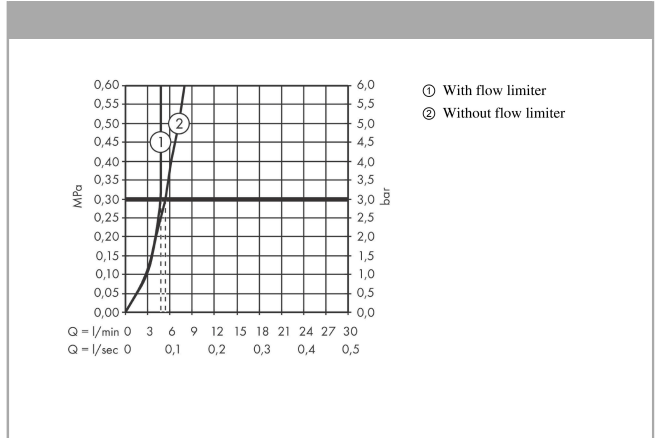

Technology

Vernis Blend

Electronic basin mixer with temperature pre-adjustment battery operation

Surface: **Chrome** Article Number: **71502000**

Product image

Scale drawing

Flowchart

Vernis Blend