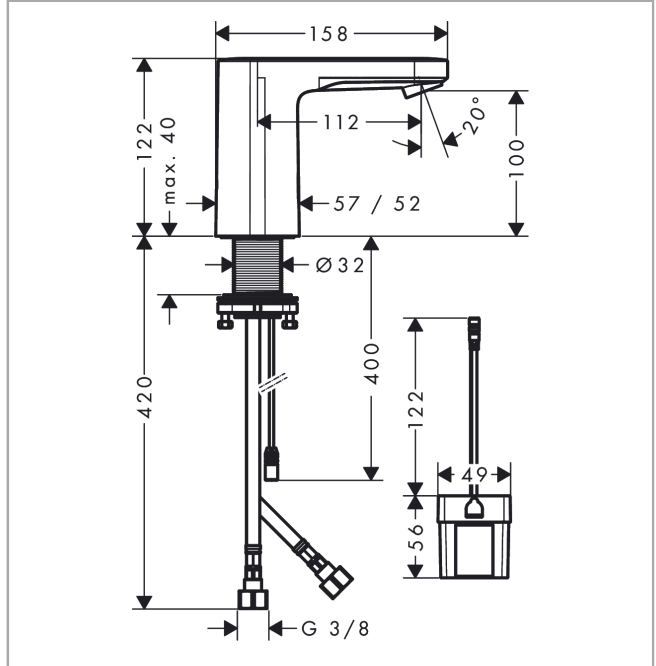

Scale drawing