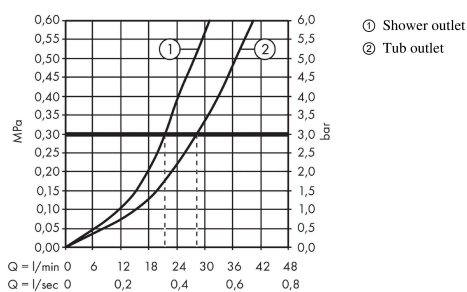

Metris

Single lever bath mixer for concealed installation for iBox universal

Finish: **Chrome** Article Number: **31454000**

Description

product features

- 2 functions
- flow rate upper outlet: 21 l/min
- flow rate lower outlet: 29 l/min
- maximum flow rate at 3 bar: 29 l/min
- ceramic cartridge
- temperature limitation adjustable
- diverter with automatic resetting
- with silencer
- connection type: basic set
- min. operating pressure: 1 bar
- max. operating pressure: 10 bar

Product image

Scale drawing

Flowchart