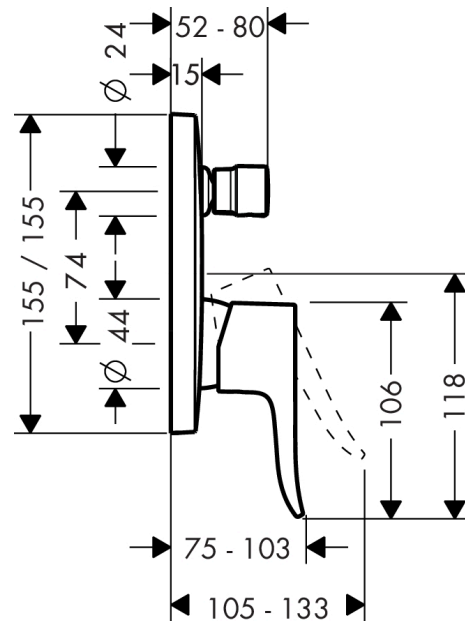

Metris

Single lever bath mixer for concealed installation for iBox universal

Finish: **Chrome** Article Number: **31454000**

Description

product features

- 2 functions
- flow rate upper outlet: 21 l/min
- flow rate lower outlet: 29 l/min
- maximum flow rate at 3 bar: 29 l/min
- ceramic cartridge
- temperature limitation adjustable
- diverter with automatic resetting
- with silencer
- connection type: basic set
- min. operating pressure: 1 bar
- max. operating pressure: 10 bar

Product image

Scale drawing

Flowchart

Metris

Single lever bath mixer for concealed installation for iBox universal

Finish: **Chrome** Article Number: **31454000**

Exploded Drawing

Year of production: >01/16

Metris

Single lever bath mixer for concealed installation for iBox universal

Finish: **Chrome** Article Number: **31454000**

Spare part list

Year of production: >01/16

Pos.	Description	Article Number	PC	PU
1	handle	95519000	9	1
2	screw cover	96338000	1	1
3	diverter knob	98795000	10	1
4	hollow set screw M4x10	97667000	1	1
5	escutcheon 155 / 155 mm	95275000	11	1
6	O-ring 43x3	98418000	1	1
7	O-ring 23x3	98142000	1	1
8	sleeve	98790000	8	1
9	sleeve	98794000	8	1
10	holder for escutcheon	98793000	9	1
11	set of fixing screws	96454000	3	1
12	nut	98796000	9	1
13	O-ring 30x1,5	98433000	1	1
14	O-ring 39x1,5	98400000	1	1
15	cartridge, assy	92730000	11	1
16	locking screw for handle	95140000	2	1
17	seal	95008000	3	1
18	selector assy	95014000	11	1
19	O-ring 17x2	98199000	1	1
20	O-ring 20x2,5	92602000	2	1
21	set of screws	96525000	3	1
22	O-ring 16x2	98133000	1	1
23	noise reduction	94073000	7	1
24	extension 25 mm	13595000	99	1
25	set of fixing screws	97747000	1	1
26	extension 22 mm	15597000	99	1
a	concealed item	01800180	99	1
b	adapter for exchanged connections	93181000	18	1