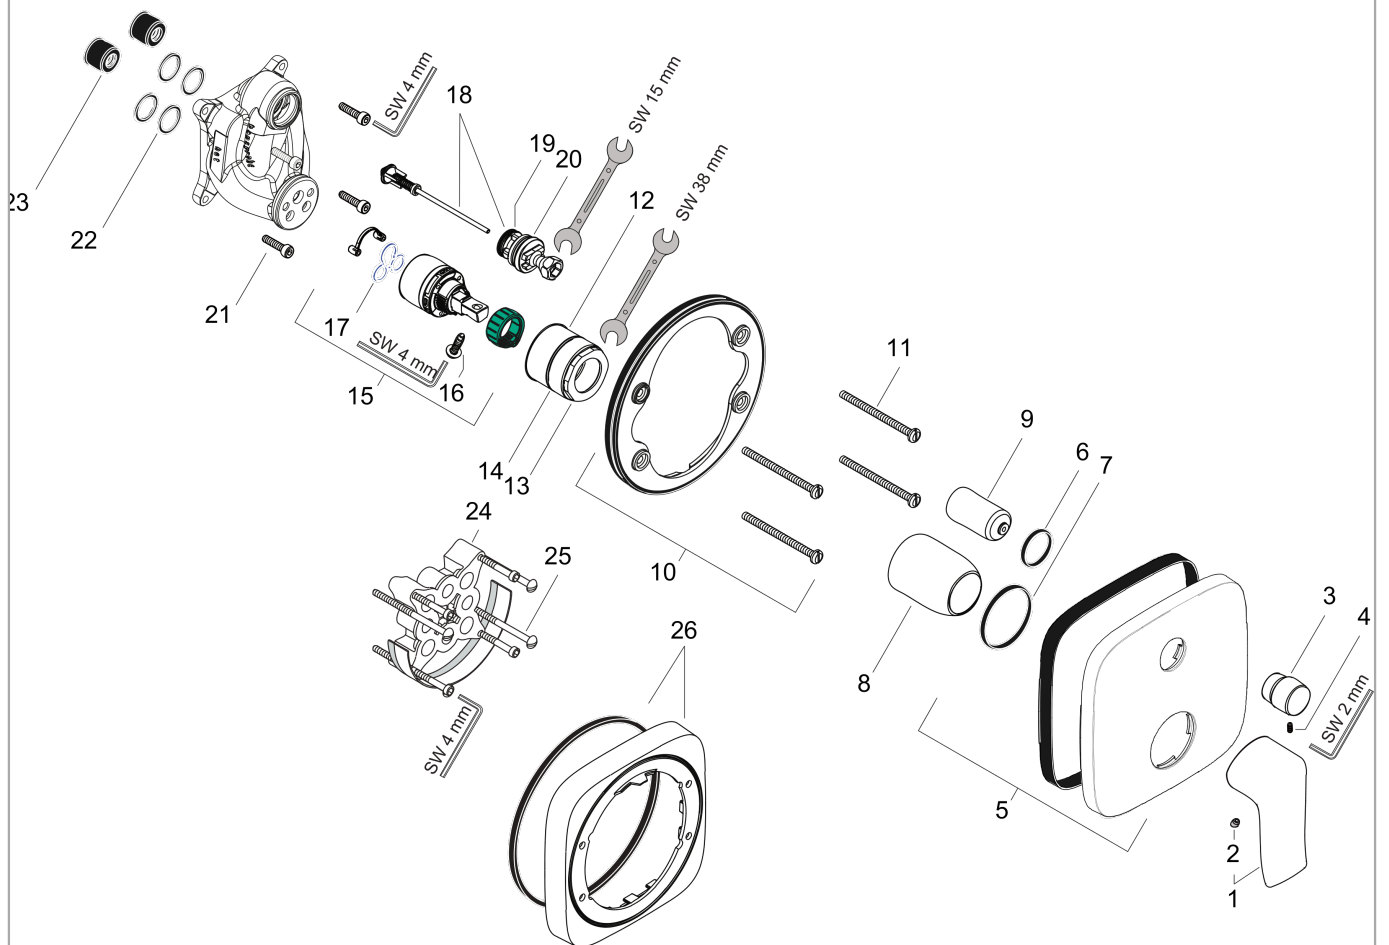

Metris

Single lever bath mixer for concealed installation for iBox universal

Finish: **Chrome** Article Number: **31454000**

Description

product features

- 2 functions
- flow rate upper outlet: 21 l/min
- flow rate lower outlet: 29 l/min
- maximum flow rate at 3 bar: 29 l/min
- ceramic cartridge
- temperature limitation adjustable
- diverter with automatic resetting
- with silencer
- connection type: basic set
- min. operating pressure: 1 bar
- max. operating pressure: 10 bar

Product image

Scale drawing

Flowchart

Metris

Single lever bath mixer for concealed installation for iBox universal

Finish: **Chrome** Article Number: **31454000**

Exploded Drawing

Year of production: >01/16

Metris

Single lever bath mixer for concealed installation for iBox universal

Finish: **Chrome** Article Number: **31454000**

Spare part list

Year of production: >01/16

Pos.	Description	Article Number	PC	PU
1	handle	95519000	9	1
2	screw cover	96338000	1	1
3	diverter knob	98795000	10	1
4	hollow set screw M4x10	97667000	1	1
5	escutcheon 155 / 155 mm	95275000	11	1
6	O-ring 43x3	98418000	1	1
7	O-ring 23x3	98142000	1	1
8	sleeve	98790000	8	1
9	sleeve	98794000	8	1
10	holder for escutcheon	98793000	9	1
11	set of fixing screws	96454000	3	1
12	nut	98796000	9	1
13	O-ring 30x1,5	98433000	1	1
14	O-ring 39x1,5	98400000	1	1
15	cartridge, assy	92730000	11	1
16	locking screw for handle	95140000	2	1
17	seal	95008000	3	1
18	selector assy	95014000	11	1
19	O-ring 17x2	98199000	1	1
20	O-ring 20x2,5	92602000	2	1
21	set of screws	96525000	3	1
22	O-ring 16x2	98133000	1	1
23	noise reduction	94073000	7	1
24	extension 25 mm	13595000	99	1
25	set of fixing screws	97747000	1	1
26	extension 22 mm	15597000	99	1
a	concealed item	01800180	99	1
b	adapter for exchanged connections	93181000	18	1