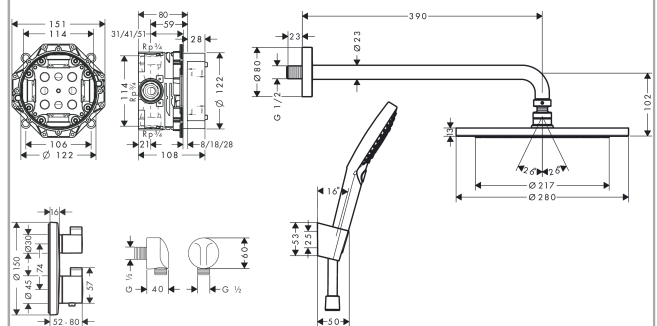

Scale drawing