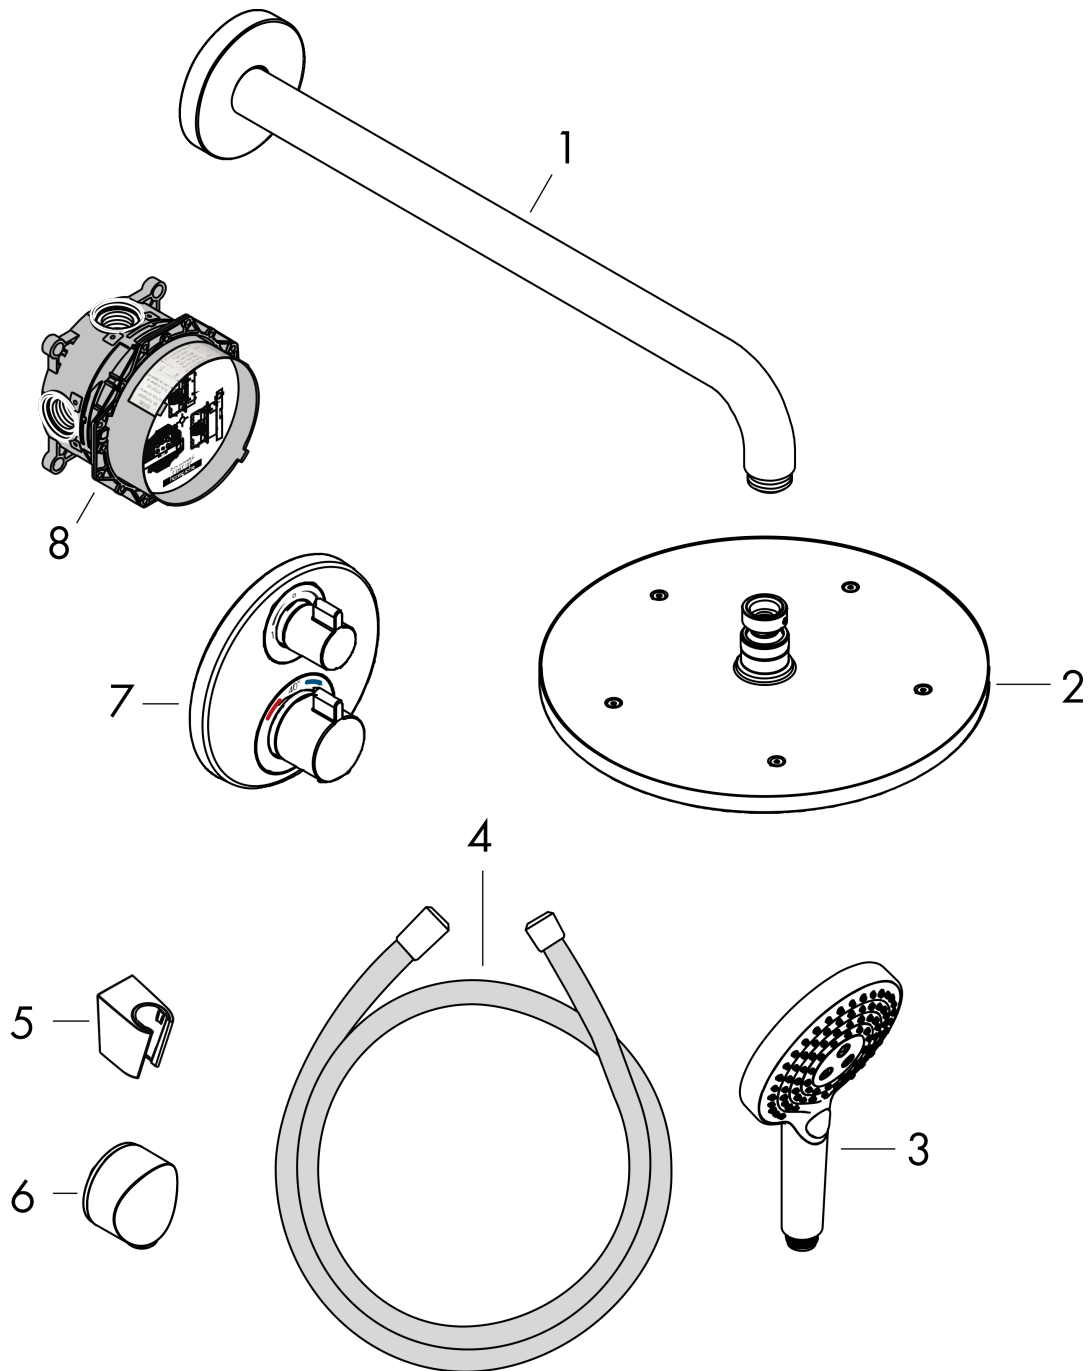

##### product features

- consists of: overhead shower, hand shower, shower arm, Thermostat, basic set, wall outlet, shower holder, shower hose
- shower head size: 280 mm
- spray type overhead shower: RainAir
- spray type hand shower: RainAir, Rain, Whirl
- maximum flow rate at 3 bar: 15,6 l/min
- minimum flow pressure: 1,5 bar
- pivot connector prevents hose from tangling
- max. operating pressure: 6 bar
- connection type: basic set

#### Product image

#### Scale drawing

Croma

Shower system 280 1jet with Ecostat S and hand shower 120 3jet

Finish: Matt Black Article Number: 27961670

Exploded Drawing

Year of production: >02/21

**Croma**

**Shower system 280 1jet with Ecostat S and hand shower 120 3jet**

Finish: **Matt Black** Article Number: **27961670**

**Spare part list**

Year of production: >02/21

Pos.	Description	Article Number	PC	PU
1	head shower	26220670	99	1
2	shower arm 390 mm	27413670	99	1
3	handshower	26530670	99	1
4	shower holder	28331670	99	1
5	shower hose Isiflex'B 1,25 m	28272670	99	1
6	Fixfit Hose Connection	27454670	99	1
7	Finish set	15758670	99	1
8	concealed item	01800180	99	1