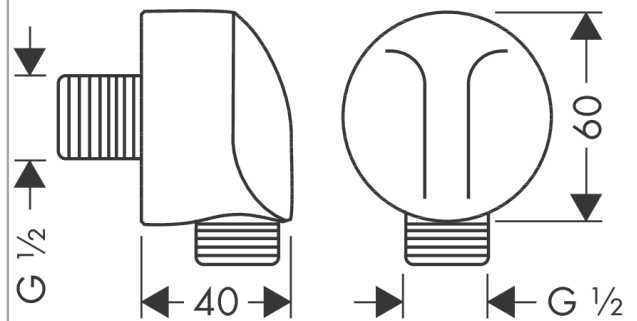

**FixFit**

**Wall outlet E without non-return valve**

Surface: **Chrome** Article Number: **27454000**

**Description**

**product features**

- metal connection angle
- connection type: G ½
- for shower hoses with conical or cylindrical nut on both sides
- material cover: plastic

**Design awards**

**Product image**

**Scale drawing**

**FixFit**

**Wall outlet E without non-return valve**

Surface: **Chrome** Article Number: **27454000**

**Exploded Drawing**

Year of production: >12/87

**FixFit**

**Wall outlet E without non-return valve**

Surface: **Chrome** Article Number: **27454000**

**Spare part list**

Year of production: >12/87

<b>Pos.</b>	<b>Description</b>	<b>Article Number</b>	<b>Price</b>	<b>PU</b>
1	cover	97454000	€ 28,92	1
2	support element	98557000	€ 5,36	1