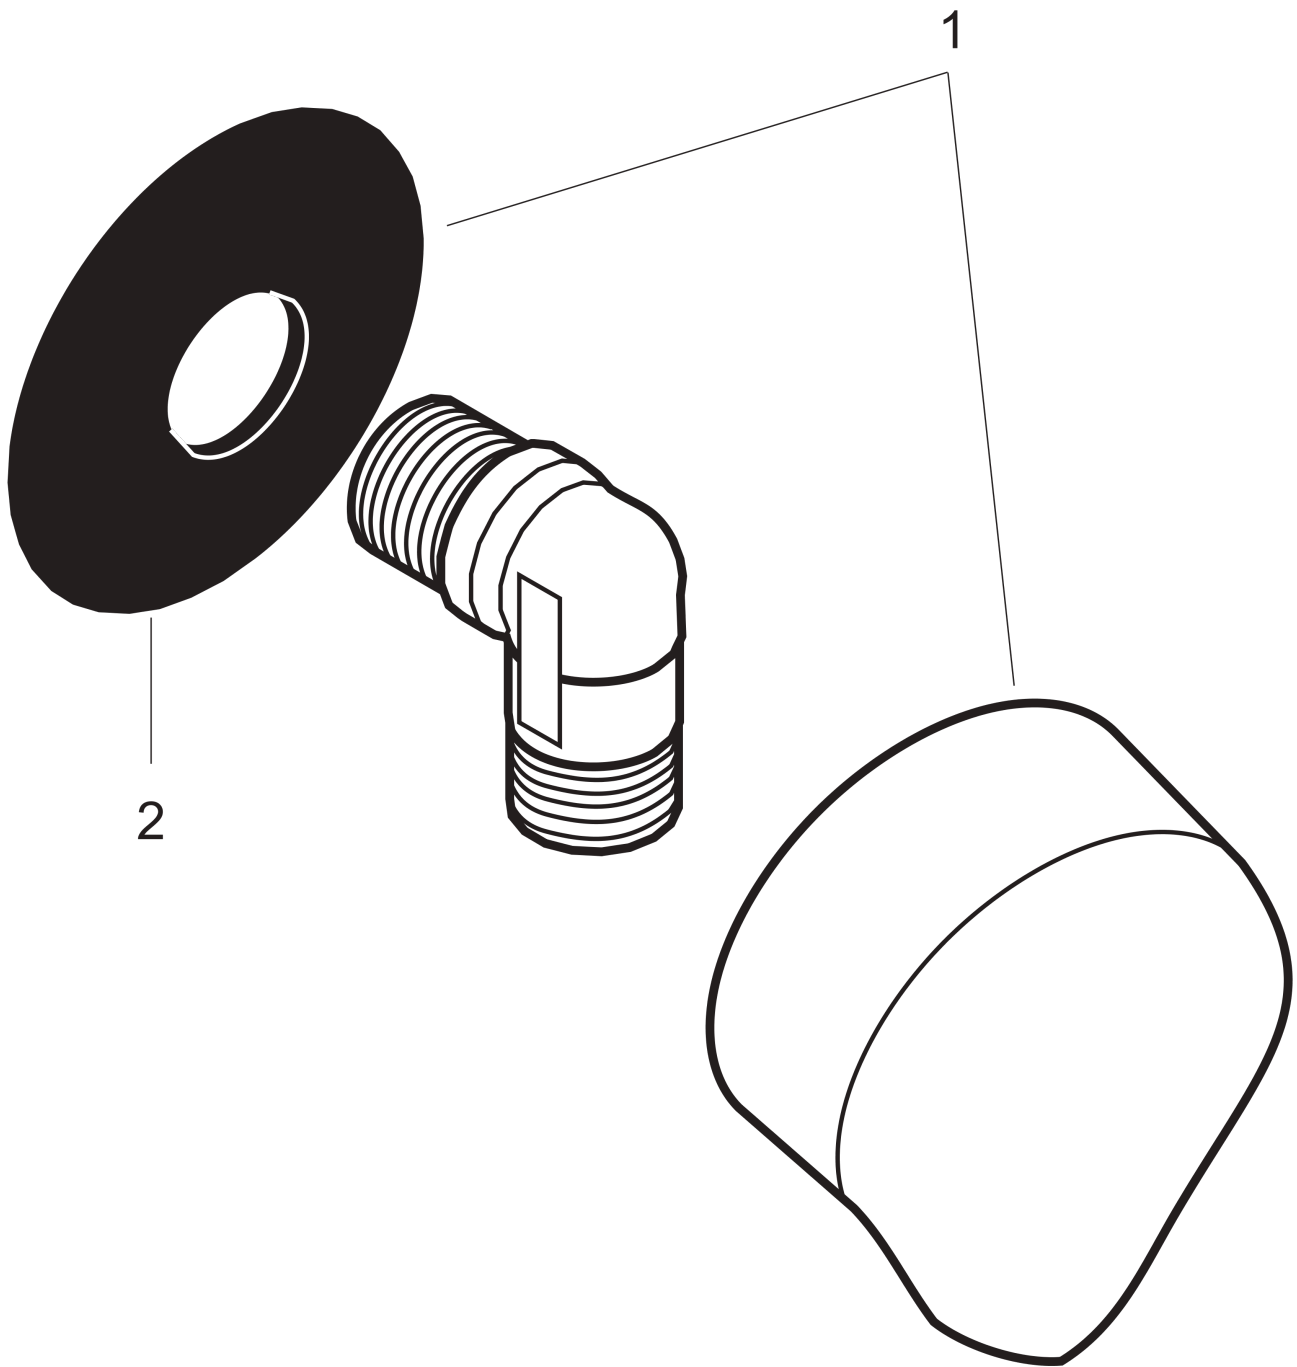

**FixFit**

**Wall outlet E without non-return valve**

Surface: **Chrome** Article Number: **27454000**

**Description**

**product features**

- metal connection angle
- connection type: G ½
- for shower hoses with conical or cylindrical nut on both sides
- material cover: plastic

**Design awards**

**Product image**

**Scale drawing**

**FixFit**

**Wall outlet E without non-return valve**

Surface: **Chrome** Article Number: **27454000**

**Exploded Drawing**

Year of production: >12/87

**FixFit**

**Wall outlet E without non-return valve**

Surface: **Chrome** Article Number: **27454000**

**Spare part list**

Year of production: >12/87

<b>Pos.</b>	<b>Description</b>	<b>Article Number</b>	<b>Price</b>	<b>PU</b>
1	cover	97454000	€ 28,92	1
2	support element	98557000	€ 5,36	1