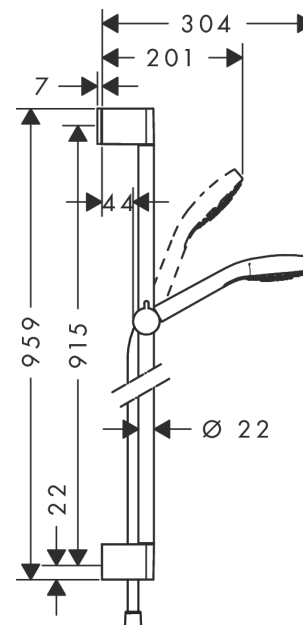

### Shower set 110 Multi with shower bar 90 cm

Surface: **White/Chrome** Article Number: **26590400**

##### product features

- consists of: hand shower, shower bar, shower hose, slider
- shower head size: 110 mm
- spray type: SoftRain, IntenseRain, Massage spray
- convenient spray selection via Select button
- hand shower holder inclination angle can be adjusted by 45°
- maximum flow rate at 3 bar: 16 l/min
- minimum flow pressure: 1 bar
- operating pressure: min. 1 bar/max. 6 bar
- pivot connector prevents hose from tangling
- wall mounting: screw fastening
- wall supports made of plastic
- pipe length: 959 mm
- shower bar diameter: 22 mm
- profile pipe: round
- drilling distance 915 mm

#### Scale drawing

**Croma Select E**

**Shower set 110 Multi with shower bar 90 cm**

Surface: **White/Chrome** Article Number: **26590400**

**Flowchart**

The consumption was measured in combination with the appropriate fittings (thermostat/mixer/in-wall valve) to reflect actual application in practice.

Exploded Drawing

Year of production: >11/14

**Croma Select E**  
**Shower set 110 Multi with shower bar 90 cm**  
 Surface: **White/Chrome** Article Number: **26590400**