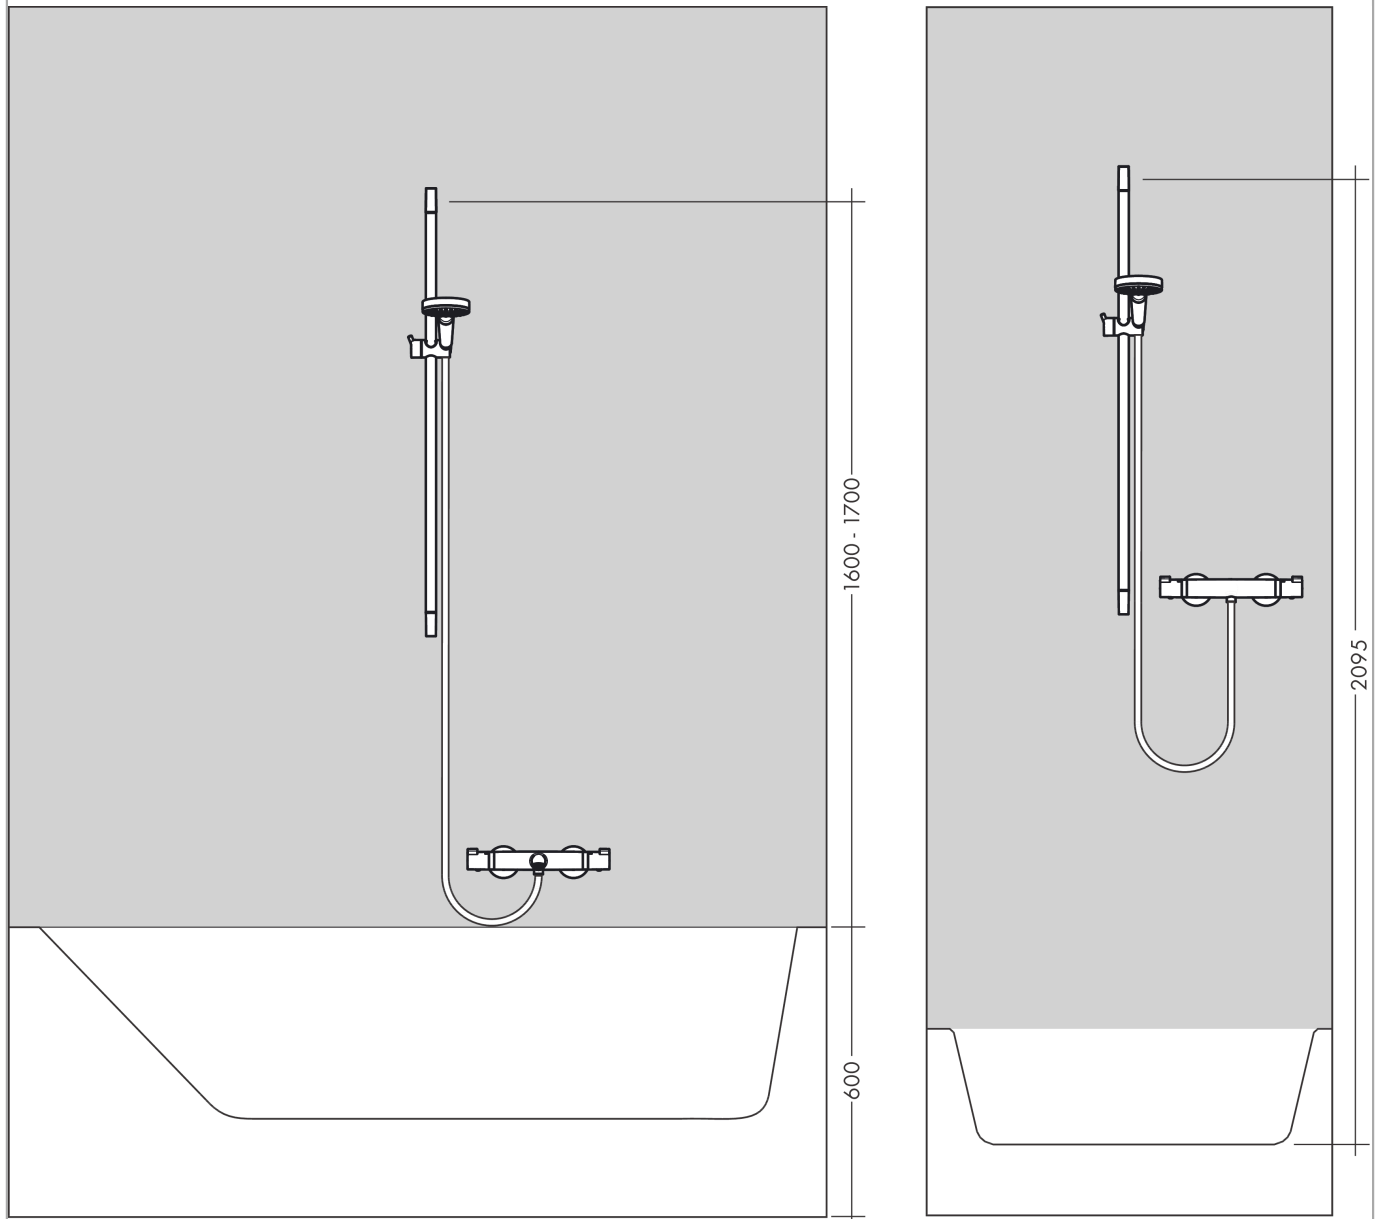

Croma Select E
Shower set 110 Multi with shower bar 90 cm
Surface: **White/Chrome** Article Number: **26590400**

Installation examples