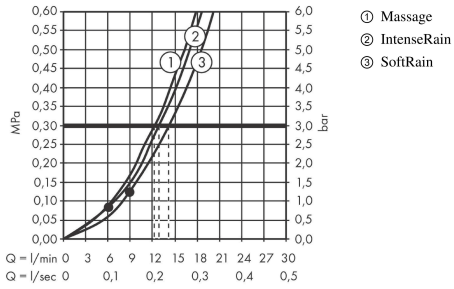

#### Scale drawing

**Croma Select E**

**Shower set 110 Multi with shower bar 90 cm**

Surface: **White/Chrome** Article Number: **26590400**

**Flowchart**

The consumption was measured in combination with the appropriate fittings (thermostat/mixer/in-wall valve) to reflect actual application in practice.