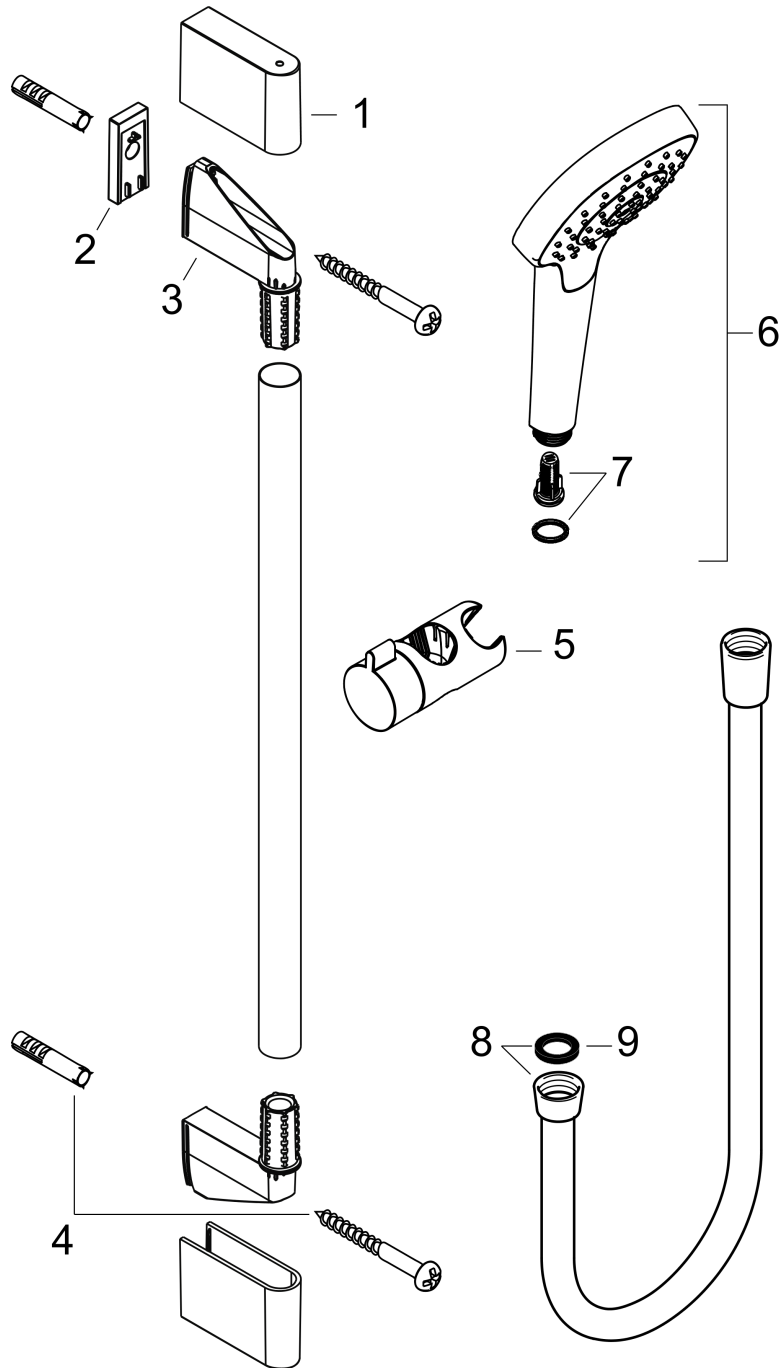

##### product features

- consists of: hand shower, shower bar, shower hose, slider
- shower head size: 110 mm
- spray type: SoftRain, IntenseRain, Massage spray
- convenient spray selection via Select button
- hand shower holder inclination angle can be adjusted by 45°
- maximum flow rate at 3 bar: 16 l/min
- minimum flow pressure: 1 bar
- operating pressure: min. 1 bar/max. 6 bar
- pivot connector prevents hose from tangling
- wall mounting: screw fastening
- wall supports made of plastic
- pipe length: 959 mm
- shower bar diameter: 22 mm
- profile pipe: round
- drilling distance 915 mm

#### Scale drawing

**Croma Select E**

**Shower set 110 Multi with shower bar 90 cm**

Surface: **White/Chrome** Article Number: **26590400**

**Flowchart**

The consumption was measured in combination with the appropriate fittings (thermostat/mixer/in-wall valve) to reflect actual application in practice.

**Croma Select E**  
**Shower set 110 Multi with shower bar 90 cm**  
 Surface: **White/Chrome** Article Number: **26590400**

Installation examples

**Croma Select E**  
**Shower set 110 Multi with shower bar 90 cm**  
 Surface: **White/Chrome** Article Number: **26590400**

Exploded Drawing

Year of production: >11/14

**Croma Select E**  
**Shower set 110 Multi with shower bar 90 cm**  
 Surface: **White/Chrome** Article Number: **26590400**