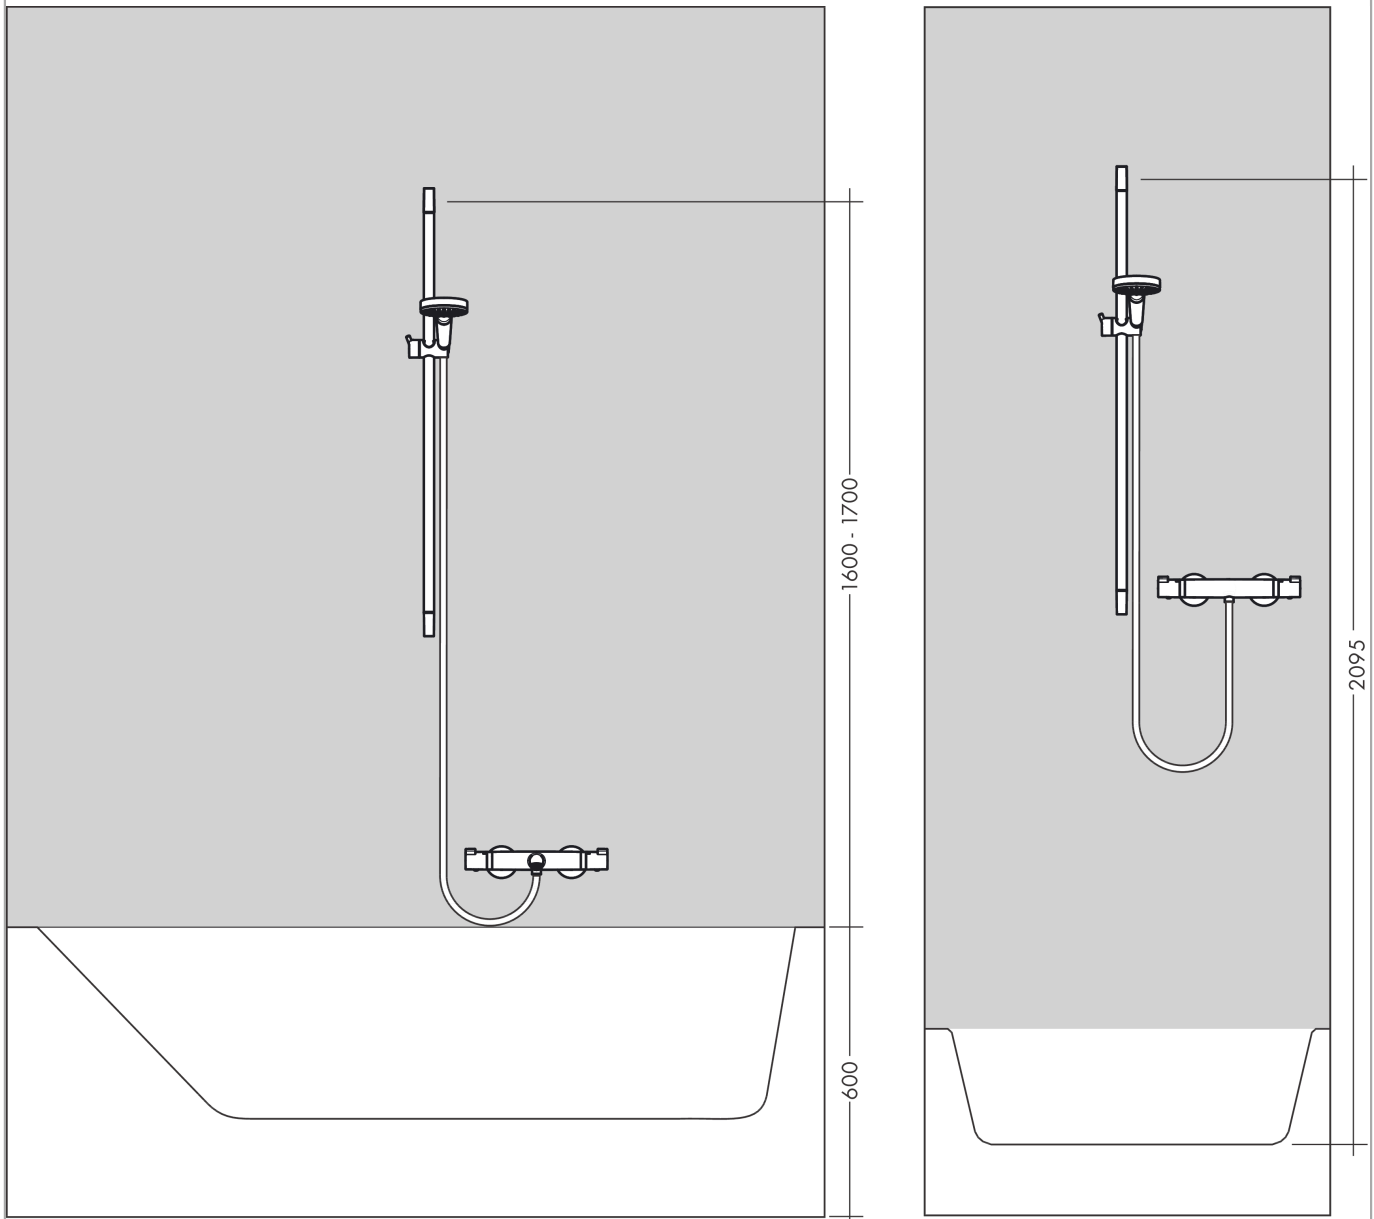

Croma Select E

Shower set 110 Vario with shower bar 65 cm

Surface: **White/Chrome** Article Number: **26582400**

Description

product features

- consists of: hand shower, shower bar, shower hose, slider
- shower head size: 110 mm
- spray type: TurboRain, IntenseRain, Rain
- convenient spray selection via Select button
- hand shower holder inclination angle can be adjusted by 45°
- maximum flow rate at 3 bar: 14,7 l/min
- minimum flow pressure: 1 bar
- operating pressure: min. 1 bar/max. 6 bar
- pivot connector prevents hose from tangling
- wall mounting: screw fastening
- wall supports made of plastic
- pipe length: 669 mm
- shower bar diameter: 22 mm
- profile pipe: round
- drilling distance 625 mm

Technology

Product image

Scale drawing

Croma Select E
Shower set 110 Vario with shower bar 65 cm
 Surface: **White/Chrome** Article Number: **26582400**

Flowchart

The consumption was measured in combination with the appropriate fittings (thermostat/mixer/in-wall valve) to reflect actual application in practice.

Croma Select E
Shower set 110 Vario with shower bar 65 cm
 Surface: **White/Chrome** Article Number: **26582400**

Installation examples

Croma Select E
Shower set 110 Vario with shower bar 65 cm
 Surface: **White/Chrome** Article Number: **26582400**

Exploded Drawing

Year of production: >11/14

Croma Select E

Shower set 110 Vario with shower bar 65 cm

Surface: **White/Chrome** Article Number: **26582400**

Spare part list

Year of production: >11/14

Pos.	Description	Article Number	PC	PU
1	cover	95217000	4	1
2	tile-matching-disk 7 mm	97450000	99	1
3	wall support	95218000	3	1
4	mounting set	96179000	4	1
5	support, assy	92366000	9	1
6	handshower	26812400	99	1
7	filter insert	92421000	5	1
8	shower hose Isiflex'B 1,60 m	28276000	99	1
9	seal	98058000	1	1