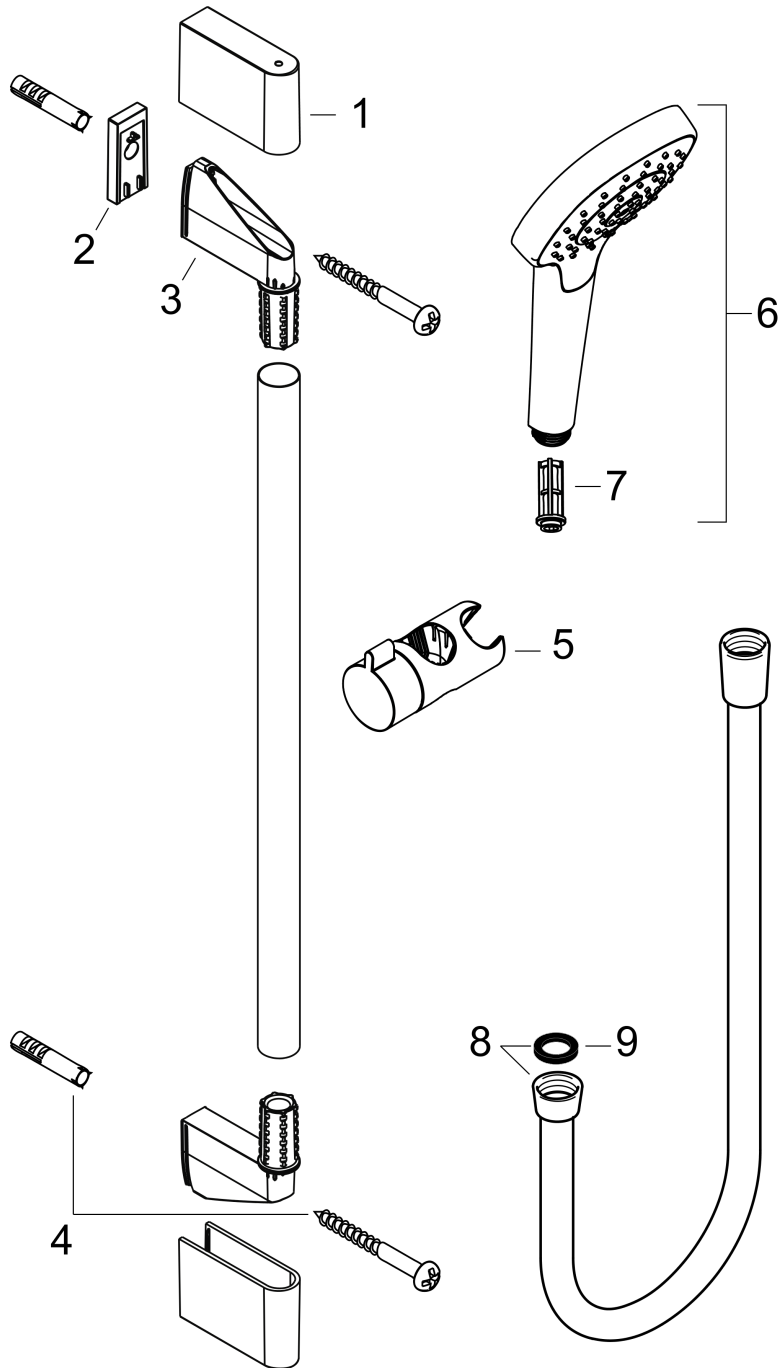

Croma Select E

Shower set 110 Vario with shower bar 65 cm

Surface: **White/Chrome** Article Number: **26582400**

Description

product features

- consists of: hand shower, shower bar, shower hose, slider
- shower head size: 110 mm
- spray type: TurboRain, IntenseRain, Rain
- convenient spray selection via Select button
- hand shower holder inclination angle can be adjusted by 45°
- maximum flow rate at 3 bar: 14,7 l/min
- minimum flow pressure: 1 bar
- operating pressure: min. 1 bar/max. 6 bar
- pivot connector prevents hose from tangling
- wall mounting: screw fastening
- wall supports made of plastic
- pipe length: 669 mm
- shower bar diameter: 22 mm
- profile pipe: round
- drilling distance 625 mm

Technology

Product image

Scale drawing

Croma Select E
Shower set 110 Vario with shower bar 65 cm
 Surface: **White/Chrome** Article Number: **26582400**

Flowchart

The consumption was measured in combination with the appropriate fittings (thermostat/mixer/in-wall valve) to reflect actual application in practice.

Croma Select E
Shower set 110 Vario with shower bar 65 cm
 Surface: **White/Chrome** Article Number: **26582400**

Installation examples

Croma Select E
Shower set 110 Vario with shower bar 65 cm
 Surface: **White/Chrome** Article Number: **26582400**

Exploded Drawing

Year of production: >11/14

Croma Select E

Shower set 110 Vario with shower bar 65 cm

Surface: **White/Chrome** Article Number: **26582400**

Spare part list

Year of production: >11/14

Pos.	Description	Article Number	PC	PU
1	cover	95217000	4	1
2	tile-matching-disk 7 mm	97450000	99	1
3	wall support	95218000	3	1
4	mounting set	96179000	4	1
5	support, assy	92366000	9	1
6	handshower	26812400	99	1
7	filter insert	92421000	5	1
8	shower hose Isiflex'B 1,60 m	28276000	99	1
9	seal	98058000	1	1