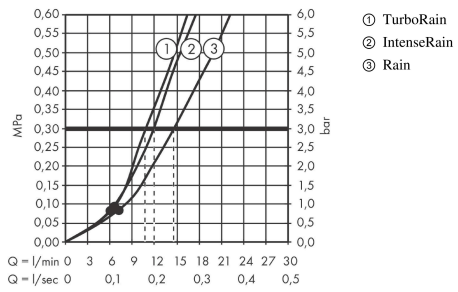

Croma Select E

Shower set 110 Vario with shower bar 65 cm

Surface: **White/Chrome** Article Number: **26582400**

Description

product features

- consists of: hand shower, shower bar, shower hose, slider
- shower head size: 110 mm
- spray type: TurboRain, IntenseRain, Rain
- convenient spray selection via Select button
- hand shower holder inclination angle can be adjusted by 45°
- maximum flow rate at 3 bar: 14,7 l/min
- minimum flow pressure: 1 bar
- operating pressure: min. 1 bar/max. 6 bar
- pivot connector prevents hose from tangling
- wall mounting: screw fastening
- wall supports made of plastic
- pipe length: 669 mm
- shower bar diameter: 22 mm
- profile pipe: round
- drilling distance 625 mm

Technology

Product image

Scale drawing

Croma Select E
Shower set 110 Vario with shower bar 65 cm
 Surface: **White/Chrome** Article Number: **26582400**

Flowchart

The consumption was measured in combination with the appropriate fittings (thermostat/mixer/in-wall valve) to reflect actual application in practice.

Croma Select E
Shower set 110 Vario with shower bar 65 cm
 Surface: **White/Chrome** Article Number: **26582400**

Installation examples

Croma Select E
Shower set 110 Vario with shower bar 65 cm
 Surface: **White/Chrome** Article Number: **26582400**