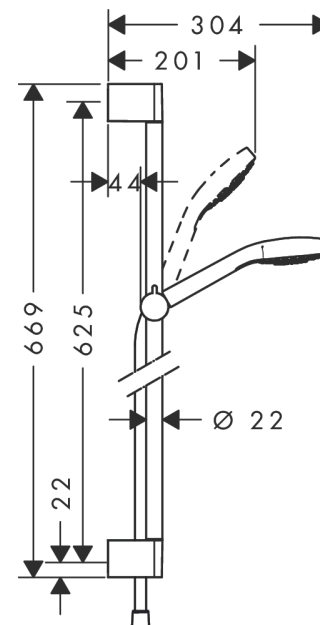

Croma Select E

Shower set 110 Vario with shower bar 65 cm

Surface: **White/Chrome** Article Number: **26582400**

Description

product features

- consists of: hand shower, shower bar, shower hose, slider
- shower head size: 110 mm
- spray type: TurboRain, IntenseRain, Rain
- convenient spray selection via Select button
- hand shower holder inclination angle can be adjusted by 45°
- maximum flow rate at 3 bar: 14,7 l/min
- minimum flow pressure: 1 bar
- operating pressure: min. 1 bar/max. 6 bar
- pivot connector prevents hose from tangling
- wall mounting: screw fastening
- wall supports made of plastic
- pipe length: 669 mm
- shower bar diameter: 22 mm
- profile pipe: round
- drilling distance 625 mm

Technology

Product image

Scale drawing

Croma Select E
Shower set 110 Vario with shower bar 65 cm
 Surface: **White/Chrome** Article Number: **26582400**

Flowchart

The consumption was measured in combination with the appropriate fittings (thermostat/mixer/in-wall valve) to reflect actual application in practice.

Croma Select E
Shower set 110 Vario with shower bar 65 cm
 Surface: **White/Chrome** Article Number: **26582400**

Installation examples

Croma Select E
Shower set 110 Vario with shower bar 65 cm
 Surface: **White/Chrome** Article Number: **26582400**

Exploded Drawing

Year of production: >11/14

Croma Select E

Shower set 110 Vario with shower bar 65 cm

Surface: **White/Chrome** Article Number: **26582400**

Spare part list

Year of production: >11/14

Pos.	Description	Article Number	PC	PU
1	cover	95217000	4	1
2	tile-matching-disk 7 mm	97450000	99	1
3	wall support	95218000	3	1
4	mounting set	96179000	4	1
5	support, assy	92366000	9	1
6	handshower	26812400	99	1
7	filter insert	92421000	5	1
8	shower hose Isiflex'B 1,60 m	28276000	99	1
9	seal	98058000	1	1