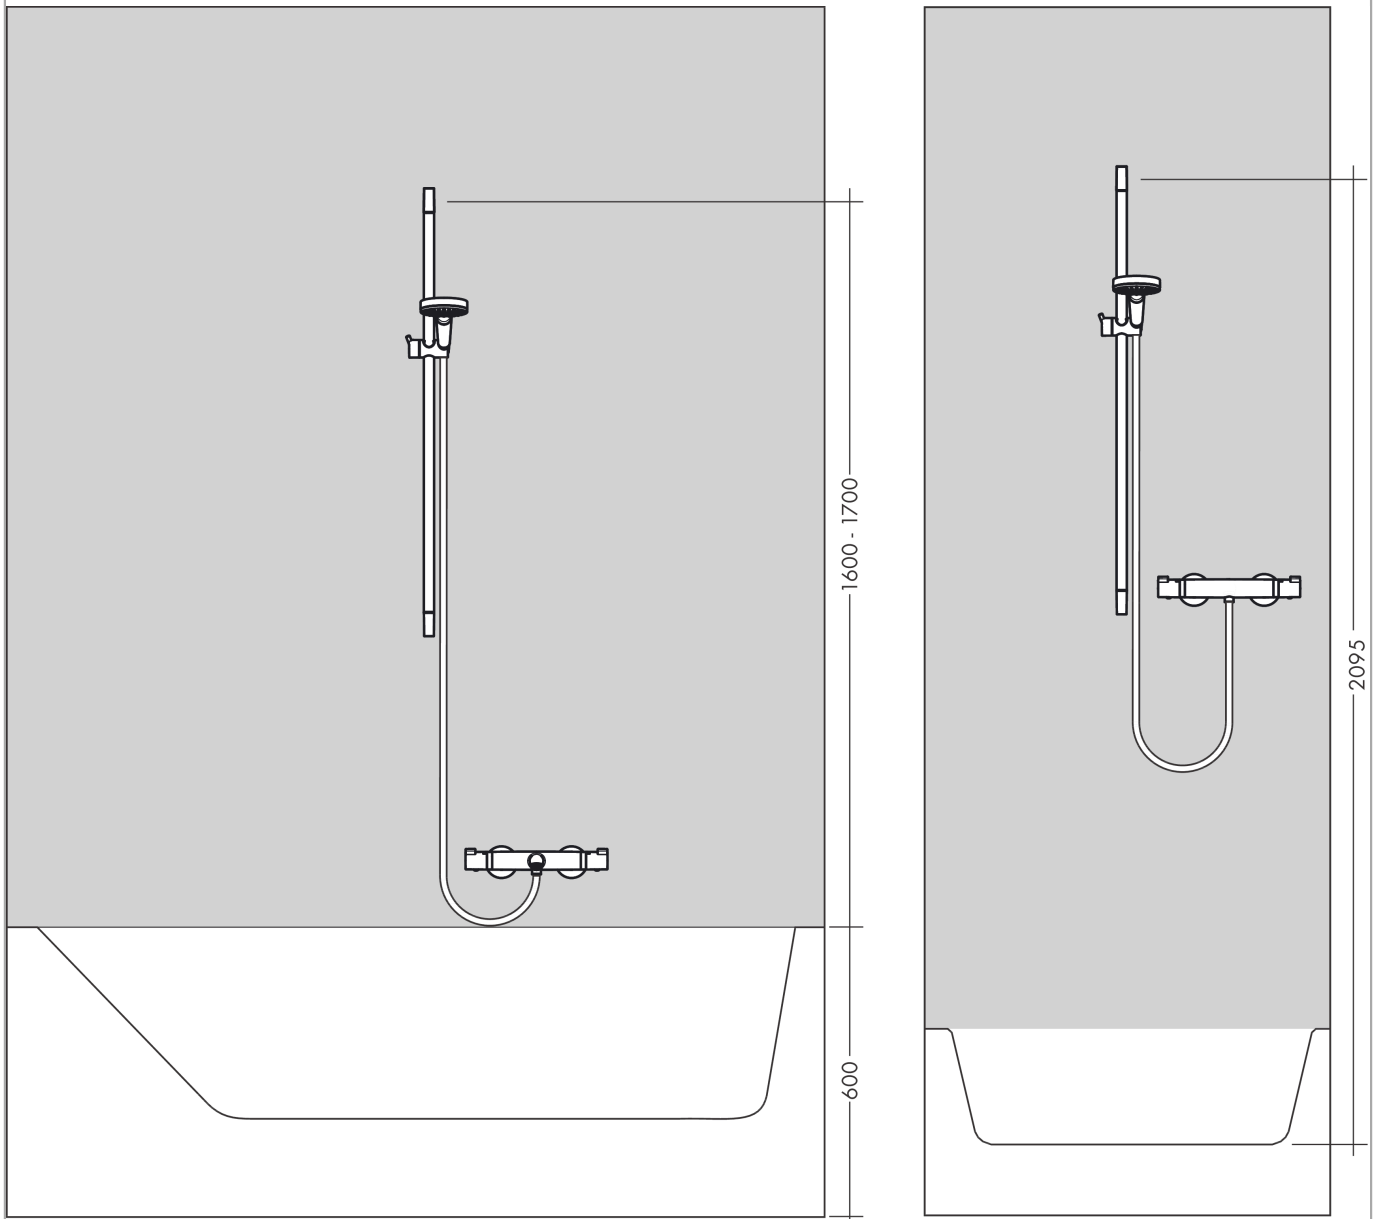

Croma Select S

Shower set 110 1jet with shower bar 65 cm

Surface: **White/Chrome** Article Number: **26564400**

Description

product features

- consists of: hand shower, shower bar, shower hose, slider
- shower head size: 110 mm
- spray type: Rain
- hand shower holder inclination angle can be adjusted by 45°
- maximum flow rate at 3 bar: 16 l/min
- minimum flow pressure: 1 bar
- operating pressure: min. 1 bar/max. 6 bar
- pivot connector prevents hose from tangling
- wall mounting: screw fastening
- wall supports made of plastic
- pipe length: 669 mm
- shower bar diameter: 22 mm
- profile pipe: round
- drilling distance 625 mm

Technology

Product image

Scale drawing

Croma Select S

Shower set 110 1jet with shower bar 65 cm

Surface: **White/Chrome** Article Number: **26564400**

Flowchart

The consumption was measured in combination with the appropriate fittings (thermostat/mixer/in-wall valve) to reflect actual application in practice.

Croma Select S
Shower set 110 1jet with shower bar 65 cm
 Surface: **White/Chrome** Article Number: **26564400**

Installation examples

Croma Select S
Shower set 110 1jet with shower bar 65 cm
 Surface: **White/Chrome** Article Number: **26564400**

Exploded Drawing

Year of production: >10/14

Croma Select S
Shower set 110 1jet with shower bar 65 cm
 Surface: **White/Chrome** Article Number: **26564400**

Spare part list

Year of production: >10/14

Pos.	Description	Article Number	PC	PU
1	cover	95217000	4	1
2	tile-matching-disk 7 mm	97450000	99	1
3	wall support	95218000	3	1
4	mounting set	96179000	4	1
5	support, assy	92366000	9	1
6	handshower	26804400	99	1
7	filter insert	97708000	2	1
8	shower hose Isiflex'B 1,60 m	28276000	99	1
9	seal	98058000	1	1