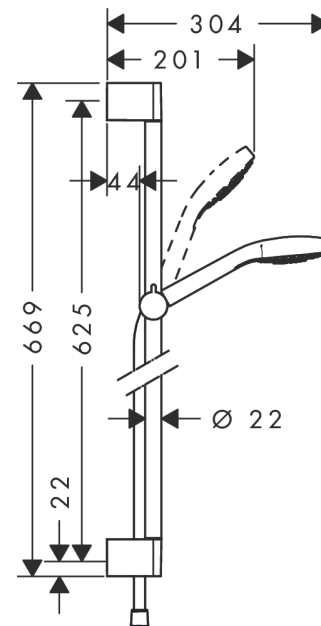

Croma Select S

Shower set 110 1jet with shower bar 65 cm

Surface: **White/Chrome** Article Number: **26564400**

Description

product features

- consists of: hand shower, shower bar, shower hose, slider
- shower head size: 110 mm
- spray type: Rain
- hand shower holder inclination angle can be adjusted by 45°
- maximum flow rate at 3 bar: 16 l/min
- minimum flow pressure: 1 bar
- operating pressure: min. 1 bar/max. 6 bar
- pivot connector prevents hose from tangling
- wall mounting: screw fastening
- wall supports made of plastic
- pipe length: 669 mm
- shower bar diameter: 22 mm
- profile pipe: round
- drilling distance 625 mm

Technology

Product image

Scale drawing

Croma Select S

Shower set 110 1jet with shower bar 65 cm

Surface: **White/Chrome** Article Number: **26564400**

Flowchart

The consumption was measured in combination with the appropriate fittings (thermostat/mixer/in-wall valve) to reflect actual application in practice.

Croma Select S
Shower set 110 1jet with shower bar 65 cm
 Surface: **White/Chrome** Article Number: **26564400**

Installation examples

Croma Select S
Shower set 110 1jet with shower bar 65 cm
 Surface: **White/Chrome** Article Number: **26564400**

Exploded Drawing

Year of production: >10/14

Croma Select S
Shower set 110 1jet with shower bar 65 cm
 Surface: **White/Chrome** Article Number: **26564400**

Spare part list

Year of production: >10/14

Pos.	Description	Article Number	PC	PU
1	cover	95217000	4	1
2	tile-matching-disk 7 mm	97450000	99	1
3	wall support	95218000	3	1
4	mounting set	96179000	4	1
5	support, assy	92366000	9	1
6	handshower	26804400	99	1
7	filter insert	97708000	2	1
8	shower hose Isiflex'B 1,60 m	28276000	99	1
9	seal	98058000	1	1