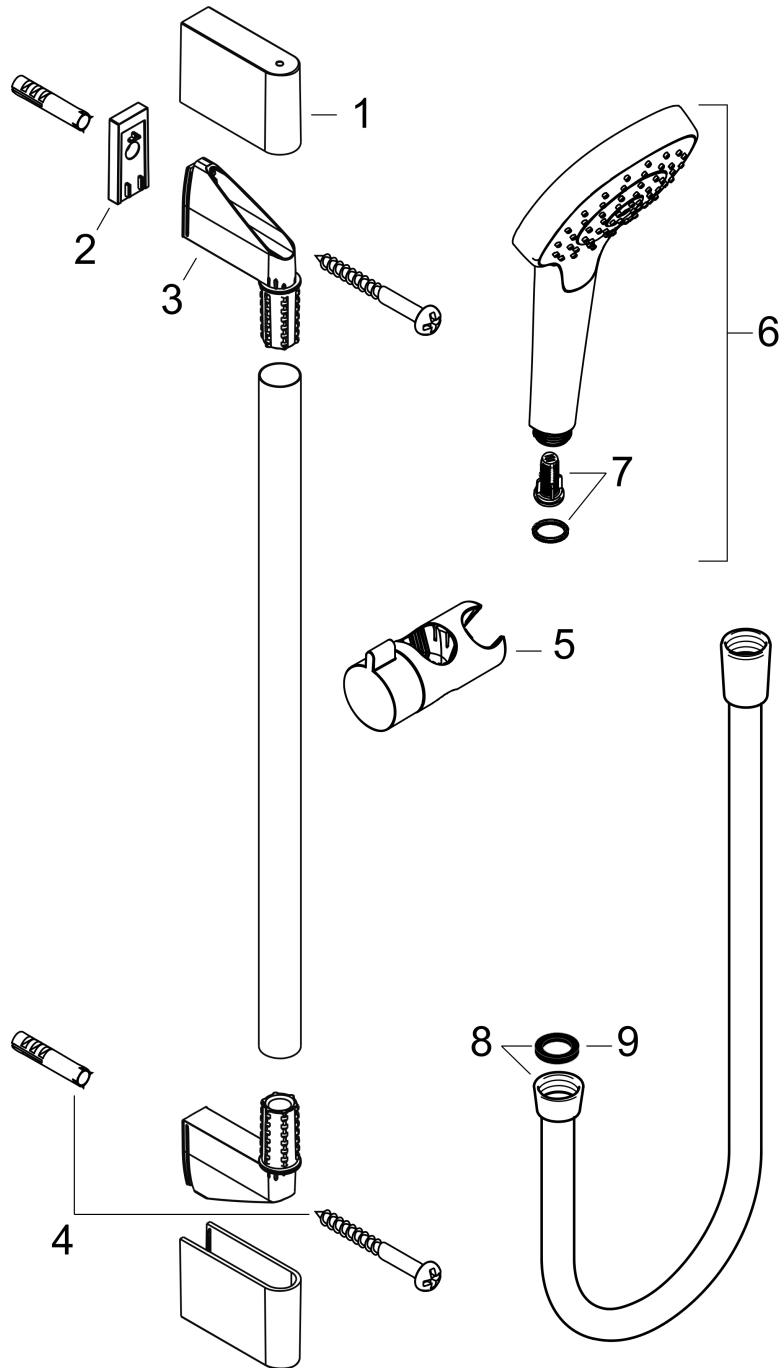

Croma Select S

Shower set 110 1jet with shower bar 65 cm

Surface: **White/Chrome** Article Number: **26564400**

Description

product features

- consists of: hand shower, shower bar, shower hose, slider
- shower head size: 110 mm
- spray type: Rain
- hand shower holder inclination angle can be adjusted by 45°
- maximum flow rate at 3 bar: 16 l/min
- minimum flow pressure: 1 bar
- operating pressure: min. 1 bar/max. 6 bar
- pivot connector prevents hose from tangling
- wall mounting: screw fastening
- wall supports made of plastic
- pipe length: 669 mm
- shower bar diameter: 22 mm
- profile pipe: round
- drilling distance 625 mm

Technology

Product image

Scale drawing

Croma Select S

Shower set 110 1jet with shower bar 65 cm

Surface: **White/Chrome** Article Number: **26564400**

Flowchart

The consumption was measured in combination with the appropriate fittings (thermostat/mixer/in-wall valve) to reflect actual application in practice.

Croma Select S
Shower set 110 1jet with shower bar 65 cm
 Surface: **White/Chrome** Article Number: **26564400**

Installation examples

Croma Select S
Shower set 110 1jet with shower bar 65 cm
 Surface: **White/Chrome** Article Number: **26564400**

Exploded Drawing

Year of production: >10/14

Croma Select S
Shower set 110 1jet with shower bar 65 cm
 Surface: **White/Chrome** Article Number: **26564400**

Spare part list

Year of production: >10/14

Pos.	Description	Article Number	PC	PU
1	cover	95217000	4	1
2	tile-matching-disk 7 mm	97450000	99	1
3	wall support	95218000	3	1
4	mounting set	96179000	4	1
5	support, assy	92366000	9	1
6	handshower	26804400	99	1
7	filter insert	97708000	2	1
8	shower hose Isiflex'B 1,60 m	28276000	99	1
9	seal	98058000	1	1