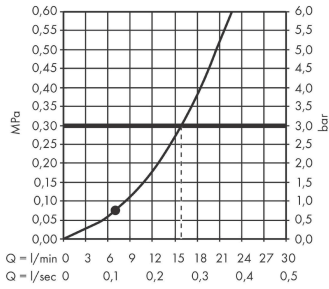

Croma Select S

Shower set 110 1jet with shower bar 65 cm

Surface: **White/Chrome** Article Number: **26564400**

Description

product features

- consists of: hand shower, shower bar, shower hose, slider
- shower head size: 110 mm
- spray type: Rain
- hand shower holder inclination angle can be adjusted by 45°
- maximum flow rate at 3 bar: 16 l/min
- minimum flow pressure: 1 bar
- operating pressure: min. 1 bar/max. 6 bar
- pivot connector prevents hose from tangling
- wall mounting: screw fastening
- wall supports made of plastic
- pipe length: 669 mm
- shower bar diameter: 22 mm
- profile pipe: round
- drilling distance 625 mm

Technology

Product image

Scale drawing

Croma Select S

Shower set 110 1jet with shower bar 65 cm

Surface: **White/Chrome** Article Number: **26564400**

Flowchart

The consumption was measured in combination with the appropriate fittings (thermostat/mixer/in-wall valve) to reflect actual application in practice.

Croma Select S
Shower set 110 1jet with shower bar 65 cm
 Surface: **White/Chrome** Article Number: **26564400**

Installation examples

Croma Select S
Shower set 110 1jet with shower bar 65 cm
 Surface: **White/Chrome** Article Number: **26564400**