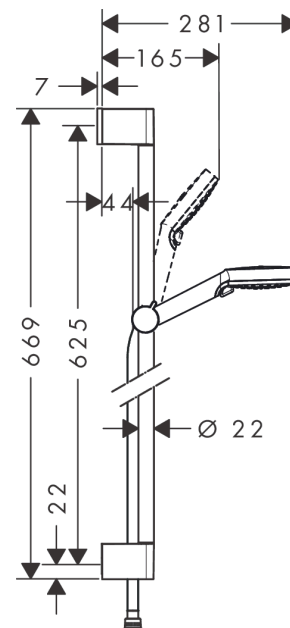

Crometta

Shower set 100 Vario with shower bar 65 cm

Surface: **White/Chrome** Article Number: **26532400**

Description

product features

- consists of: hand shower, shower bar, shower hose, slider
- shower head size: 100 mm
- spray type: Rain, IntenseRain
- spray type adjustment by turning spray disc
- hand shower holder inclination angle can be adjusted by 45°
- maximum flow rate at 3 bar: 13,8 l/min
- minimum flow pressure: 1 bar
- operating pressure: min. 1 bar/max. 6 bar
- pivot connector prevents hose from tangling
- wall mounting: screw fastening
- wall supports made of plastic
- pipe length: 669 mm
- shower bar diameter: 22 mm
- profile pipe: round
- drilling distance 625 mm

Technology

Product image

Scale drawing

Crometta

Shower set 100 Vario with shower bar 65 cm

Surface: **White/Chrome** Article Number: **26532400**

Flowchart

The consumption was measured in combination with the appropriate fittings (thermostat/mixer/in-wall valve) to reflect actual application in practice.

Crometta
Shower set 100 Vario with shower bar 65 cm
 Surface: **White/Chrome** Article Number: **26532400**

Installation examples

Crometta
Shower set 100 Vario with shower bar 65 cm
 Surface: **White/Chrome** Article Number: **26532400**

Exploded Drawing

Year of production: >11/21

Crometta

Shower set 100 Vario with shower bar 65 cm

Surface: **White/Chrome** Article Number: **26532400**

Spare part list

Year of production: >11/21

Pos.	Description	Article Number	PC	PU
1	cover	95217000	4	1
2	tile-matching-disk 7 mm	97450000	99	1
3	wall support	95218000	3	1
4	mounting set	96179000	4	1
5	support, assy	92366000	9	1
6	handshower	26330400	99	1
7	filter insert	97708000	2	1
8	shower hose Isiflex'B 1,60 m	28276000	99	1
9	seal	98058000	1	1