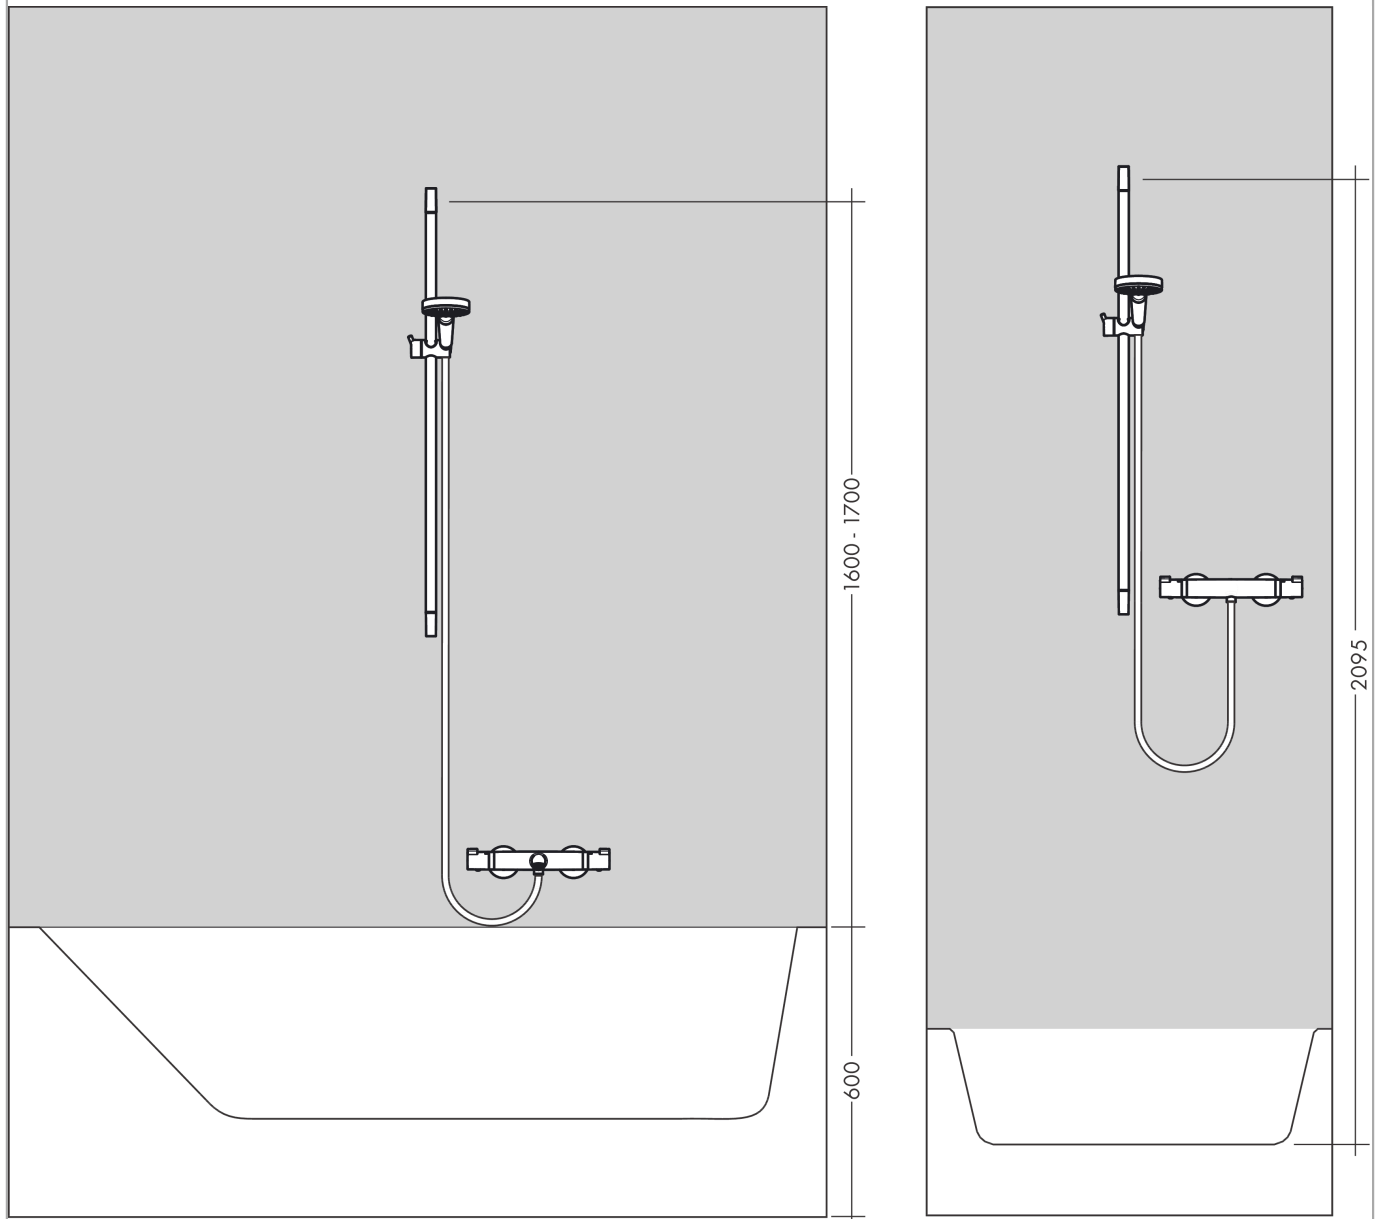

Crometta

Shower set 100 Vario with shower bar 65 cm

Surface: **White/Chrome** Article Number: **26532400**

Description

product features

- consists of: hand shower, shower bar, shower hose, slider
- shower head size: 100 mm
- spray type: Rain, IntenseRain
- spray type adjustment by turning spray disc
- hand shower holder inclination angle can be adjusted by 45°
- maximum flow rate at 3 bar: 13,8 l/min
- minimum flow pressure: 1 bar
- operating pressure: min. 1 bar/max. 6 bar
- pivot connector prevents hose from tangling
- wall mounting: screw fastening
- wall supports made of plastic
- pipe length: 669 mm
- shower bar diameter: 22 mm
- profile pipe: round
- drilling distance 625 mm

Technology

Product image

Scale drawing

Crometta

Shower set 100 Vario with shower bar 65 cm

Surface: **White/Chrome** Article Number: **26532400**

Flowchart

The consumption was measured in combination with the appropriate fittings (thermostat/mixer/in-wall valve) to reflect actual application in practice.

Crometta
Shower set 100 Vario with shower bar 65 cm
 Surface: **White/Chrome** Article Number: **26532400**

Installation examples

Crometta
Shower set 100 Vario with shower bar 65 cm
 Surface: **White/Chrome** Article Number: **26532400**

Exploded Drawing

Year of production: >11/21

Crometta

Shower set 100 Vario with shower bar 65 cm

Surface: **White/Chrome** Article Number: **26532400**

Spare part list

Year of production: >11/21

Pos.	Description	Article Number	PC	PU
1	cover	95217000	4	1
2	tile-matching-disk 7 mm	97450000	99	1
3	wall support	95218000	3	1
4	mounting set	96179000	4	1
5	support, assy	92366000	9	1
6	handshower	26330400	99	1
7	filter insert	97708000	2	1
8	shower hose Isiflex'B 1,60 m	28276000	99	1
9	seal	98058000	1	1