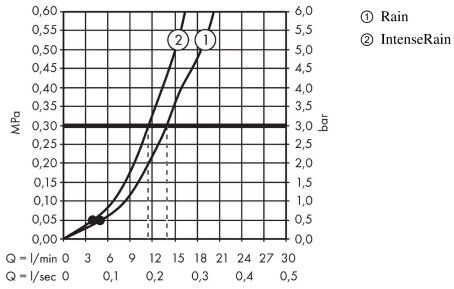

Crometta

Shower set 100 Vario with shower bar 65 cm

Surface: **White/Chrome** Article Number: **26532400**

Description

product features

- consists of: hand shower, shower bar, shower hose, slider
- shower head size: 100 mm
- spray type: Rain, IntenseRain
- spray type adjustment by turning spray disc
- hand shower holder inclination angle can be adjusted by 45°
- maximum flow rate at 3 bar: 13,8 l/min
- minimum flow pressure: 1 bar
- operating pressure: min. 1 bar/max. 6 bar
- pivot connector prevents hose from tangling
- wall mounting: screw fastening
- wall supports made of plastic
- pipe length: 669 mm
- shower bar diameter: 22 mm
- profile pipe: round
- drilling distance 625 mm

Technology

Product image

Scale drawing

Crometta

Shower set 100 Vario with shower bar 65 cm

Surface: **White/Chrome** Article Number: **26532400**

Flowchart

The consumption was measured in combination with the appropriate fittings (thermostat/mixer/in-wall valve) to reflect actual application in practice.

Crometta
Shower set 100 Vario with shower bar 65 cm
 Surface: **White/Chrome** Article Number: **26532400**

Installation examples

Crometta
Shower set 100 Vario with shower bar 65 cm
 Surface: **White/Chrome** Article Number: **26532400**

Exploded Drawing

Year of production: >11/21

Crometta

Shower set 100 Vario with shower bar 65 cm

Surface: **White/Chrome** Article Number: **26532400**

Spare part list

Year of production: >11/21

Pos.	Description	Article Number	PC	PU
1	cover	95217000	4	1
2	tile-matching-disk 7 mm	97450000	99	1
3	wall support	95218000	3	1
4	mounting set	96179000	4	1
5	support, assy	92366000	9	1
6	handshower	26330400	99	1
7	filter insert	97708000	2	1
8	shower hose Isiflex'B 1,60 m	28276000	99	1
9	seal	98058000	1	1