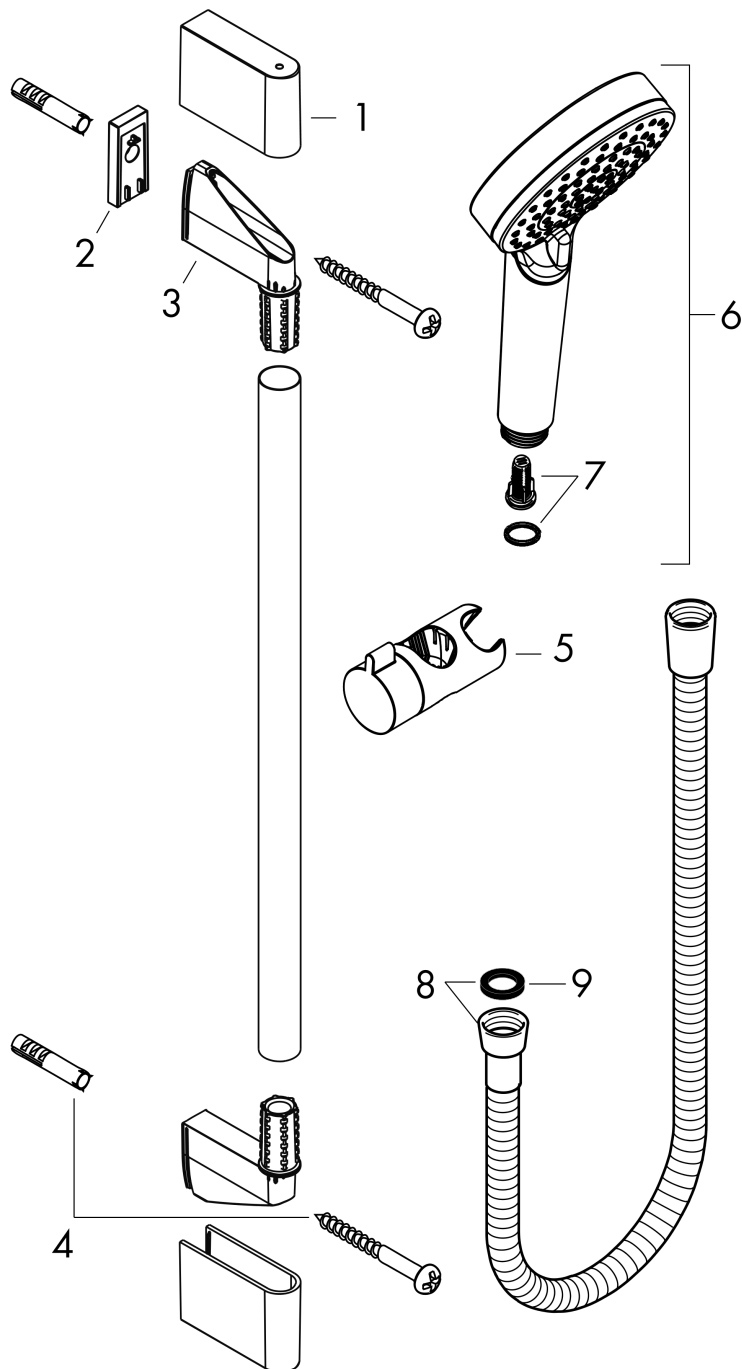

Crometta

Shower set 100 Vario with shower bar 65 cm

Surface: **White/Chrome** Article Number: **26532400**

Description

product features

- consists of: hand shower, shower bar, shower hose, slider
- shower head size: 100 mm
- spray type: Rain, IntenseRain
- spray type adjustment by turning spray disc
- hand shower holder inclination angle can be adjusted by 45°
- maximum flow rate at 3 bar: 13,8 l/min
- minimum flow pressure: 1 bar
- operating pressure: min. 1 bar/max. 6 bar
- pivot connector prevents hose from tangling
- wall mounting: screw fastening
- wall supports made of plastic
- pipe length: 669 mm
- shower bar diameter: 22 mm
- profile pipe: round
- drilling distance 625 mm

Technology

Product image

Scale drawing

Crometta

Shower set 100 Vario with shower bar 65 cm

Surface: **White/Chrome** Article Number: **26532400**

Flowchart

The consumption was measured in combination with the appropriate fittings (thermostat/mixer/in-wall valve) to reflect actual application in practice.

Crometta
Shower set 100 Vario with shower bar 65 cm
 Surface: **White/Chrome** Article Number: **26532400**

Installation examples

Crometta
Shower set 100 Vario with shower bar 65 cm
 Surface: **White/Chrome** Article Number: **26532400**

Exploded Drawing

Year of production: >11/21

Crometta

Shower set 100 Vario with shower bar 65 cm

Surface: **White/Chrome** Article Number: **26532400**

Spare part list

Year of production: >11/21

Pos.	Description	Article Number	PC	PU
1	cover	95217000	4	1
2	tile-matching-disk 7 mm	97450000	99	1
3	wall support	95218000	3	1
4	mounting set	96179000	4	1
5	support, assy	92366000	9	1
6	handshower	26330400	99	1
7	filter insert	97708000	2	1
8	shower hose Isiflex'B 1,60 m	28276000	99	1
9	seal	98058000	1	1