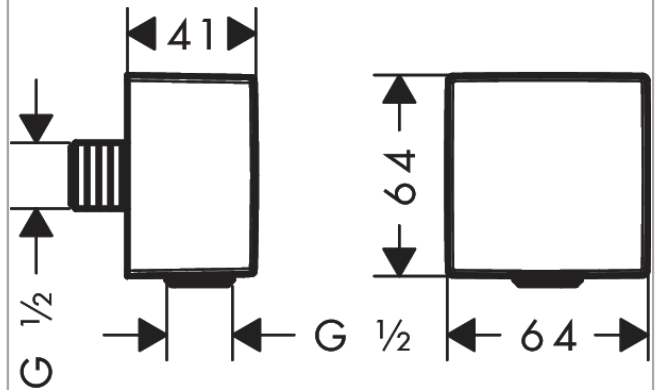

**FixFit**

**Wall outlet Square with non-return valve**

Surface: **Chrome** Article Number: **26455000**

**Description**

**product features**

- for Must be used with hose with conical nut
- plastic
- non-return valve
- connection type: G 1/2

**Design awards**

**Product image**

**Scale drawing**

**FixFit**  
**Wall outlet Square with non-return valve**  
 Surface: **Chrome** Article Number: **26455000**

**Exploded Drawing**

Year of production: >08/14

**FixFit**

**Wall outlet Square with non-return valve**

Surface: **Chrome** Article Number: **26455000**

**Spare part list**

Year of production: >08/14

<b>Pos.</b>	<b>Description</b>	<b>Article Number</b>	<b>Price</b>	<b>PU</b>
1	set of non return valves DW 15	94074000	€ 14,28	1