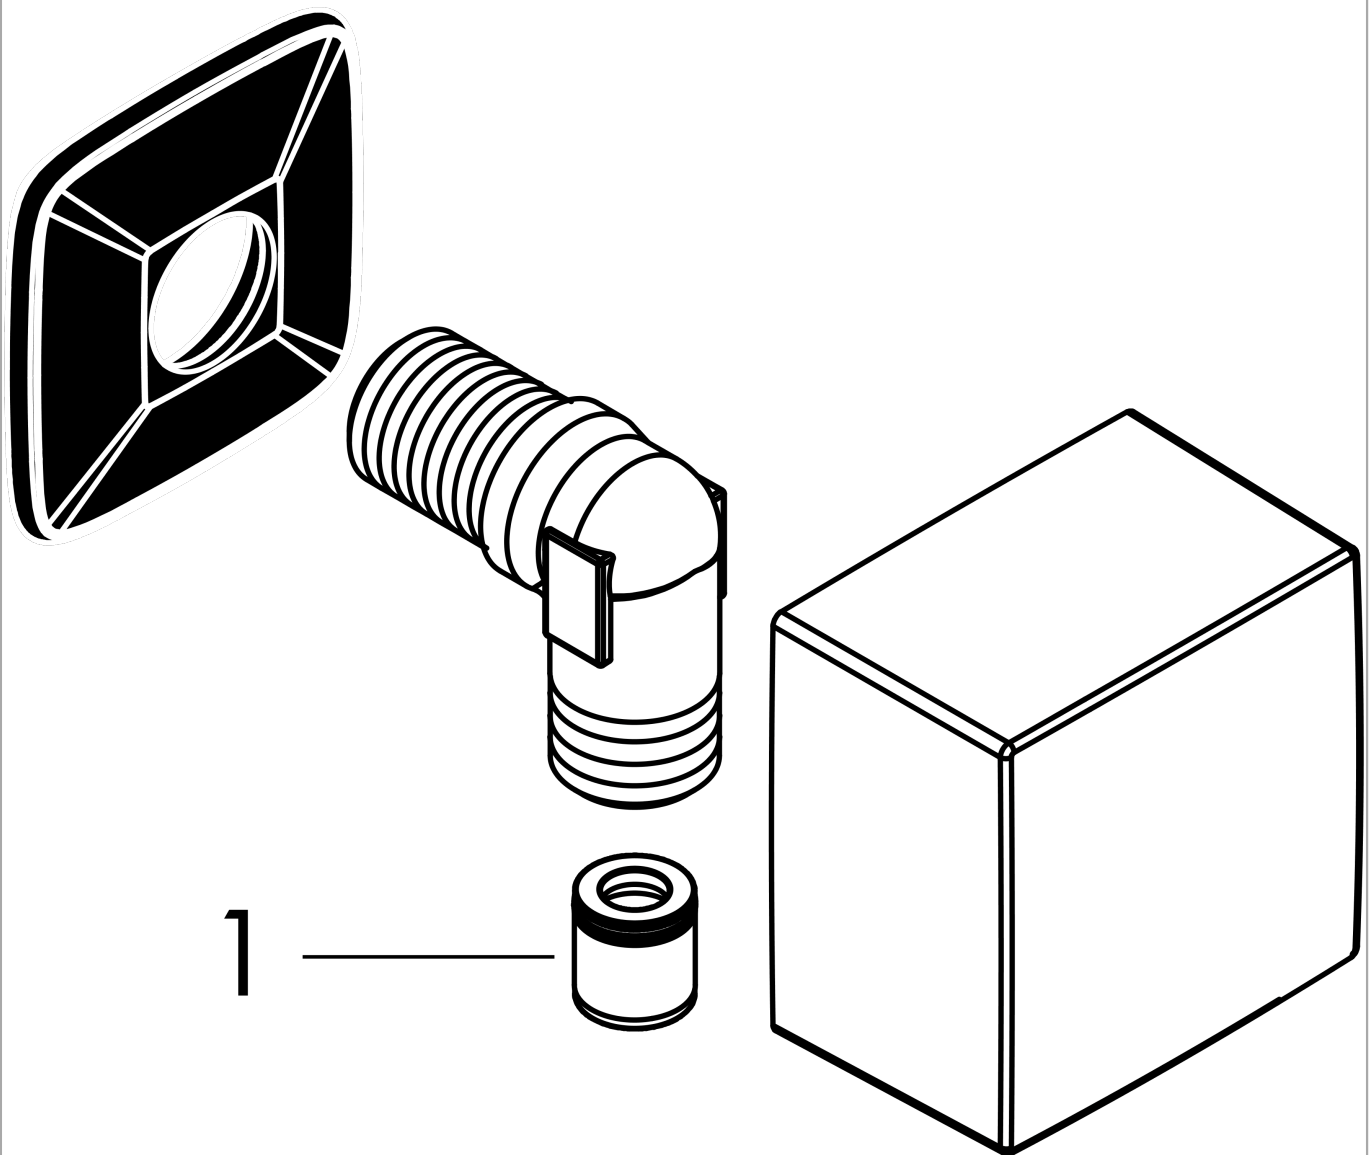

**FixFit**

**Wall outlet Square with non-return valve**

Surface: **Chrome** Article Number: **26455000**

**Description**

**product features**

- for Must be used with hose with conical nut
- plastic
- non-return valve
- connection type: G 1/2

**Design awards**

**Product image**

**Scale drawing**

**FixFit**  
**Wall outlet Square with non-return valve**  
 Surface: **Chrome** Article Number: **26455000**

**Exploded Drawing**

Year of production: >08/14

**FixFit**

**Wall outlet Square with non-return valve**

Surface: **Chrome** Article Number: **26455000**

**Spare part list**

Year of production: >08/14

<b>Pos.</b>	<b>Description</b>	<b>Article Number</b>	<b>Price</b>	<b>PU</b>
1	set of non return valves DW 15	94074000	€ 14,28	1