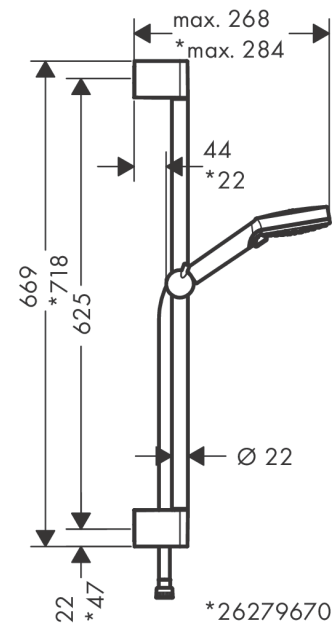

### Shower set 100 Vario EcoSmart with shower bar Crometta 65 cm

Surface: **Chrome** Article Number: **26279000**

##### product features

- consists of: hand shower, shower bar, shower hose, slider
- shower head size: 100 mm
- spray type: Rain, IntenseRain
- spray type adjustment by turning spray disc
- maximum flow rate at 3 bar: 9,7 l/min
- minimum flow pressure: 1 bar
- operating pressure: min. 1 bar/max. 6 bar
- shower hose with conical nut on both ends
- wall mounting: screw fastening
- wall supports made of plastic
- pipe length: 669 mm
- shower bar diameter: 22 mm
- profile pipe: round
- drilling distance 625 mm

#### Scale drawing

**Vernis Blend**

**Shower set 100 Vario EcoSmart with shower bar Crometta 65 cm**

Surface: **Chrome** Article Number: **26279000**

**Flowchart**

The consumption was measured in combination with the appropriate fittings (thermostat/mixer/in-wall valve) to reflect actual application in practice.