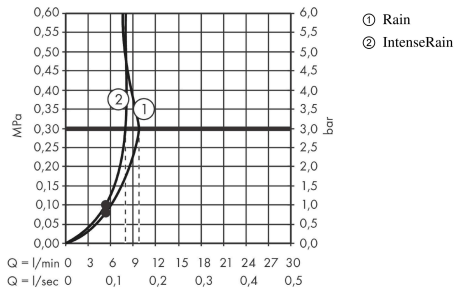

#### Scale drawing

**Vernis Blend**

**Shower set 100 Vario EcoSmart with shower bar Crometta 65 cm**

Surface: **Chrome** Article Number: **26279000**

**Flowchart**

The consumption was measured in combination with the appropriate fittings (thermostat/mixer/in-wall valve) to reflect actual application in practice.