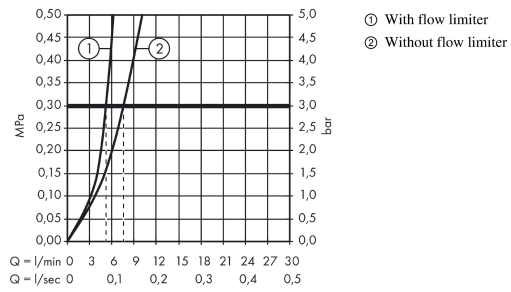

#### Scale drawing

**Logis**

**Single lever basin mixer 100 with pop-up waste set**

Surfaces: **Chrome** Article Number: **71100000**

**Flowchart**

**Logis**  
**Single lever basin mixer 100 with pop-up waste set**  
 Surfaces: **Chrome** Article Number: **71100000**