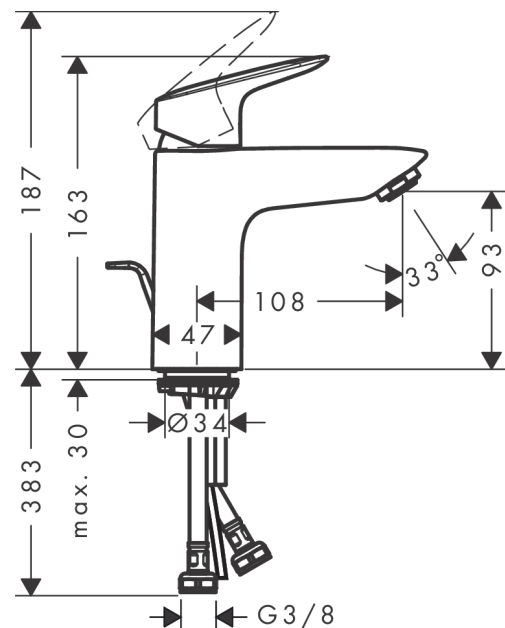

Scale drawing