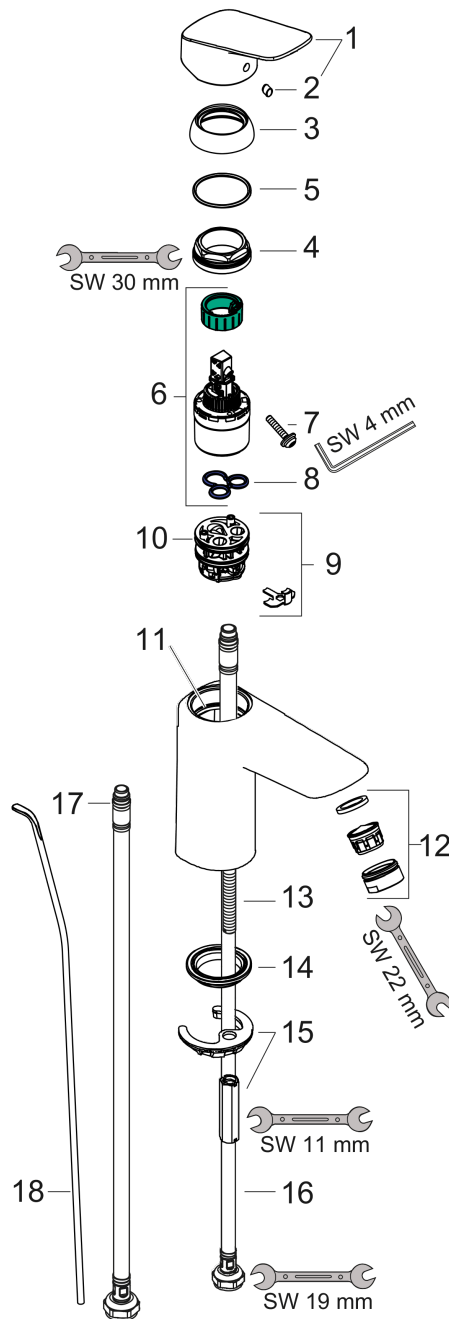

##### product features

- consists of: single lever basin mixer, waste set
- ComfortZone 100
- projection: 108 mm
- spout height: 93 mm
- spray type: normal spray
- maximum flow rate at 3 bar: 5 l/min
- ceramic cartridge
- temperature limitation adjustable
- suitable for continuous flow water heaters
- pop-up waste set G 1¼
- material waste set: synthetic
- connection type: G ¾ connections
- connection dimension: DN15

#### Scale drawing

**Logis**

**Single lever basin mixer 100 with pop-up waste set**

Surfaces: **Chrome** Article Number: **71100000**

**Flowchart**

**Logis**  
**Single lever basin mixer 100 with pop-up waste set**  
 Surfaces: **Chrome** Article Number: **71100000**

**Exploded Drawing**

Year of production: >05/17

**Logis****Single lever basin mixer 100 with pop-up waste set**Surfaces: **Chrome** Article Number: **71100000****Spare part list**

Year of production: &gt;05/17

Pos.	Description	Article Number	Price	PU
1	handle	92224000	€ 44,63	1
2	screw cover	96338000	€ 3,21	1
3	flange	97406000	€ 18,33	1
4	nut	97209000	€ 13,92	1
5	O-Ring 32x2	98193000	€ 3,21	1
6	cartridge, assy	92730000	€ 57,12	1
7	locking screw for handle	95140000	€ 5,24	1
8	seal	95008000	€ 8,45	1
9	adapter for cartridge	98750000	€ 11,31	1
10	O-Ring 30x2	98186000	€ 3,21	1
11	O-ring 35x2	92604000	€ 5,24	1
12	aerator M24x1 (5 l/min)	92372000	€ 18,33	1
13	screw M8 x 68	97736000	€ 5,24	1
14	seal Ø 42	98722000	€ 5,24	1
15	fixing set	96016000	€ 28,20	1
16	connection hose 450 mm M8x0,75 G3/8	97206000	€ 28,20	1
17	O-ring 6,6x1,6	93019000	€ 3,21	1
18	pull rod	96657000	€ 11,31	1
a	pop up waste	92168000	€ 35,94	1