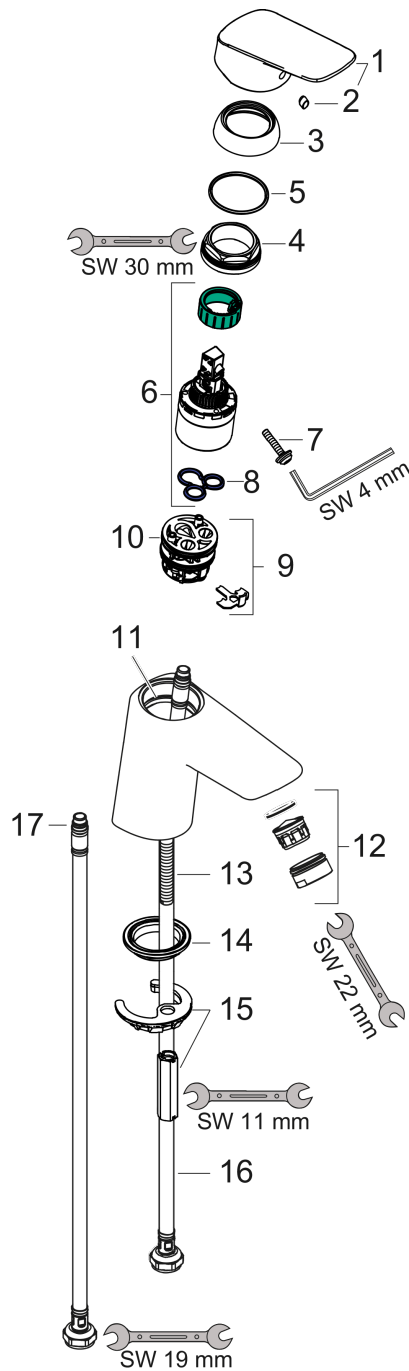

##### product features

- consists of: single lever basin mixer, waste set
- ComfortZone 70
- projection: 107 mm
- spout height: 67 mm
- spray type: normal spray
- maximum flow rate at 3 bar: 5 l/min
- ceramic cartridge
- temperature limitation adjustable
- suitable for continuous flow water heaters
- push-open waste set G 1¼
- material waste set: synthetic
- connection type: G ¾ connections
- connection dimension: DN15

#### Scale drawing

**Logis**

**Single lever basin mixer 70 with push-open waste set**

Surfaces: **Chrome** Article Number: **71077000**

**Flowchart**

**Logis**  
**Single lever basin mixer 70 with push-open waste set**  
 Surfaces: **Chrome** Article Number: **71077000**

**Exploded Drawing**

Year of production: >05/17

**Logis****Single lever basin mixer 70 with push-open waste set**Surfaces: **Chrome** Article Number: **71077000****Spare part list**

Year of production: &gt;05/17

Pos.	Description	Article Number	Price	PU
1	handle	92224000	€ 44,63	1
2	screw cover	96338000	€ 3,21	1
3	flange	97406000	€ 18,33	1
4	nut	97209000	€ 13,92	1
5	O-Ring 32x2	98193000	€ 3,21	1
6	cartridge, assy	92730000	€ 57,12	1
7	locking screw for handle	95140000	€ 5,24	1
8	seal	95008000	€ 8,45	1
9	adapter for cartridge	98750000	€ 11,31	1
10	O-Ring 30x2	98186000	€ 3,21	1
11	O-ring 35x2	92604000	€ 5,24	1
12	aerator M24x1 (5 l/min)	92372000	€ 18,33	1
13	screw M8 x 68	97736000	€ 5,24	1
14	seal Ø 42	98722000	€ 5,24	1
15	fixing set	96016000	€ 28,20	1
16	connection hose 450 mm M8x0,75 G3/8	97206000	€ 28,20	1
17	O-ring 6,6x1,6	93019000	€ 3,21	1
a	push-open waste set	50105000	-	1