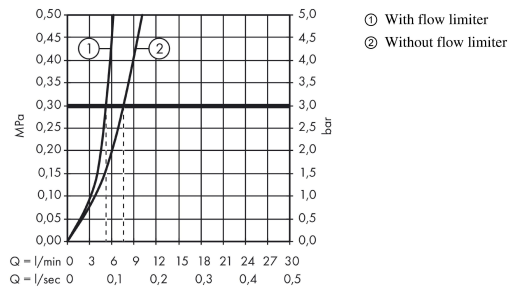

#### Scale drawing

**Logis**

**Single lever basin mixer 70 with push-open waste set**

Surfaces: **Chrome** Article Number: **71077000**

**Flowchart**

**Logis**  
**Single lever basin mixer 70 with push-open waste set**  
 Surfaces: **Chrome** Article Number: **71077000**