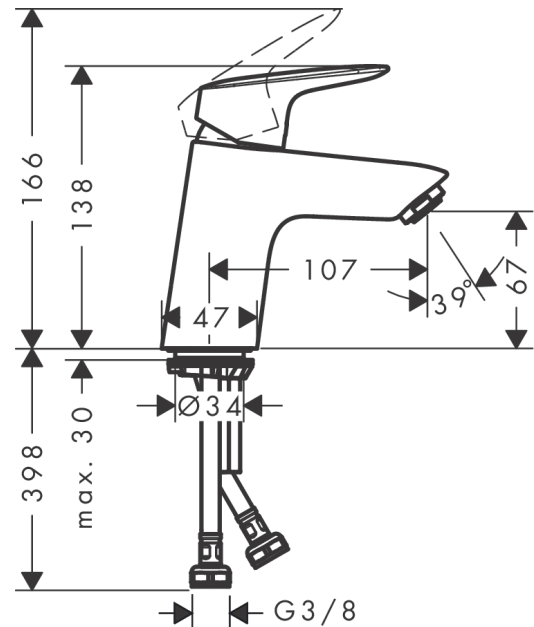

Scale drawing