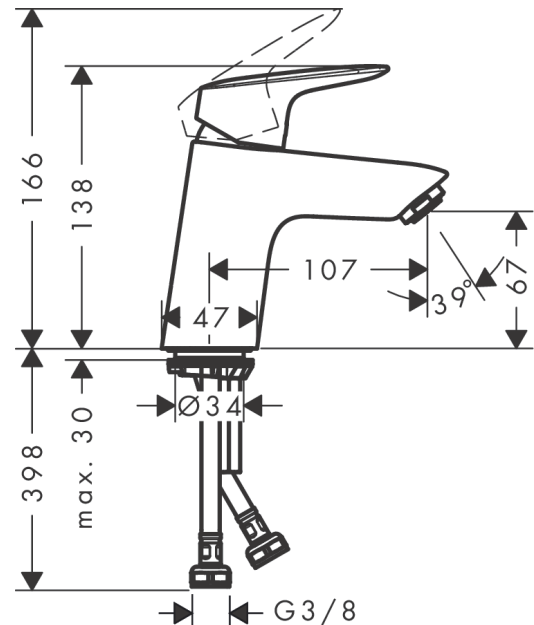

Scale drawing