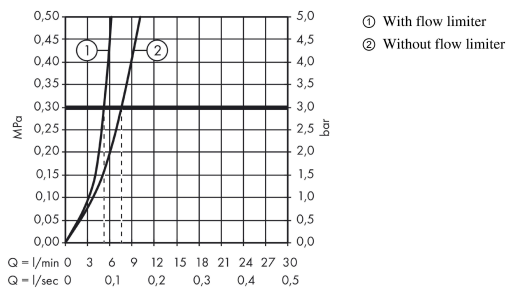

Logis

Single lever basin mixer 70 without waste set

Surfaces: **Chrome** Article Number: **71071000**

Description

product features

- ComfortZone 70
- projection: 107 mm
- spout height: 67 mm
- spray type: normal spray
- maximum flow rate at 3 bar: 5 l/min
- ceramic cartridge
- temperature limitation adjustable
- suitable for continuous flow water heaters
- connection type: G 3/8 connections
- connection dimension: DN15

Technology

Certificates

Product image

Scale drawing

Flowchart