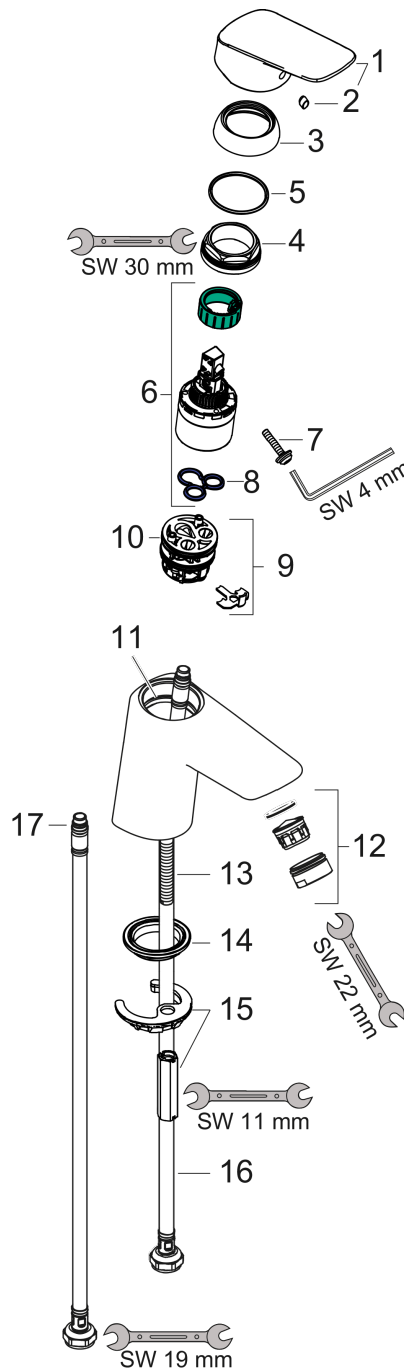

##### product features

- ComfortZone 70
- projection: 107 mm
- spout height: 67 mm
- spray type: normal spray
- maximum flow rate at 3 bar: 5 l/min
- ceramic cartridge
- temperature limitation adjustable
- suitable for continuous flow water heaters
- connection type: G 3/8 connections
- connection dimension: DN15

#### Scale drawing

#### Flowchart

**Logis**  
**Single lever basin mixer 70 without waste set**  
 Surfaces: **Chrome** Article Number: **71071000**

**Exploded Drawing**

Year of production: >05/17

**Logis****Single lever basin mixer 70 without waste set**Surfaces: **Chrome** Article Number: **71071000****Spare part list**

Year of production: &gt;05/17

Pos.	Description	Article Number	Price	PU
1	handle	92224000	€ 44,63	1
2	screw cover	96338000	€ 3,21	1
3	flange	97406000	€ 18,33	1
4	nut	97209000	€ 13,92	1
5	O-Ring 32x2	98193000	€ 3,21	1
6	cartridge, assy	92730000	€ 57,12	1
7	locking screw for handle	95140000	€ 5,24	1
8	seal	95008000	€ 8,45	1
9	adapter for cartridge	98750000	€ 11,31	1
10	O-Ring 30x2	98186000	€ 3,21	1
11	O-ring 35x2	92604000	€ 5,24	1
12	aerator M24x1 (5 l/min)	92372000	€ 18,33	1
13	screw M8 x 68	97736000	€ 5,24	1
14	seal Ø 42	98722000	€ 5,24	1
15	fixing set	96016000	€ 28,20	1
16	connection hose 450 mm M8x0,75 G3/8	97206000	€ 28,20	1
17	O-ring 6,6x1,6	93019000	€ 3,21	1