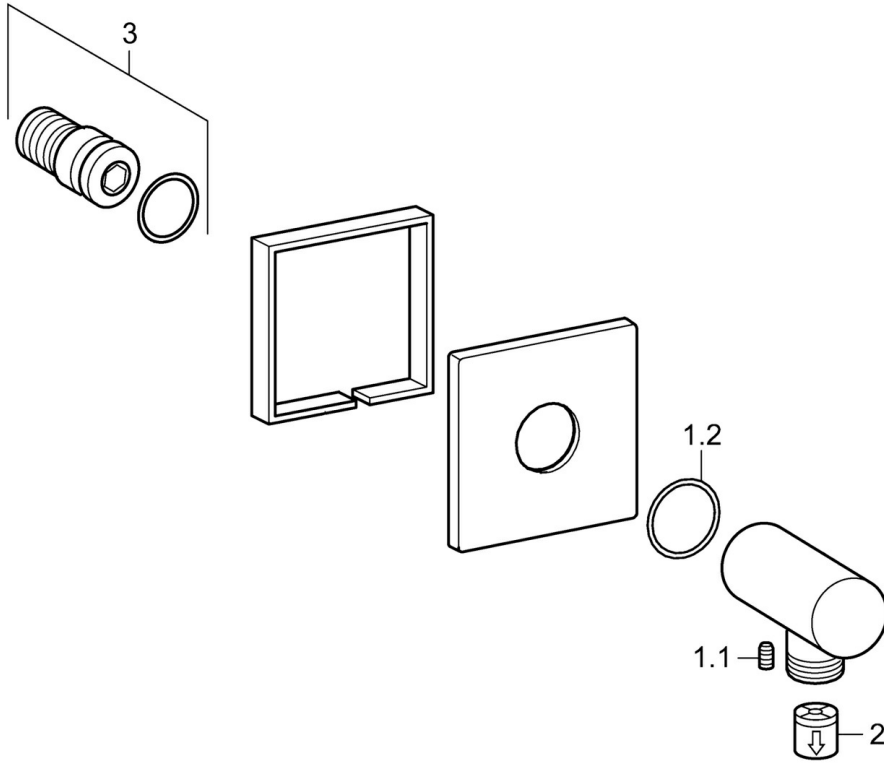

EAN: 4057304015663
static.hansa.com/5118017033

- Shower solutions
- Accessories
- Wall mounted
- Matt black
- Wall connection elbow
- Non-return valve(s)
- Square rosette
- protected against back-flow in domestic use (according to DIN EN 1717)

Technical data

Technical properties

DN-size (nominal dimension)	DN15
Hot water supply	max. +80°C
Working pressure	0.5-10 bar
Connection size	G1/2
Backflow prevention (EN1717)	EB

Spare parts

SP5118017033

	Name	Code
1.1	Screw, M5x6, SW2.5	59912617
1.2	O-ring, d 27x2	59901532
2	Non-return valve	59905714
3	Thread nipple	59913658