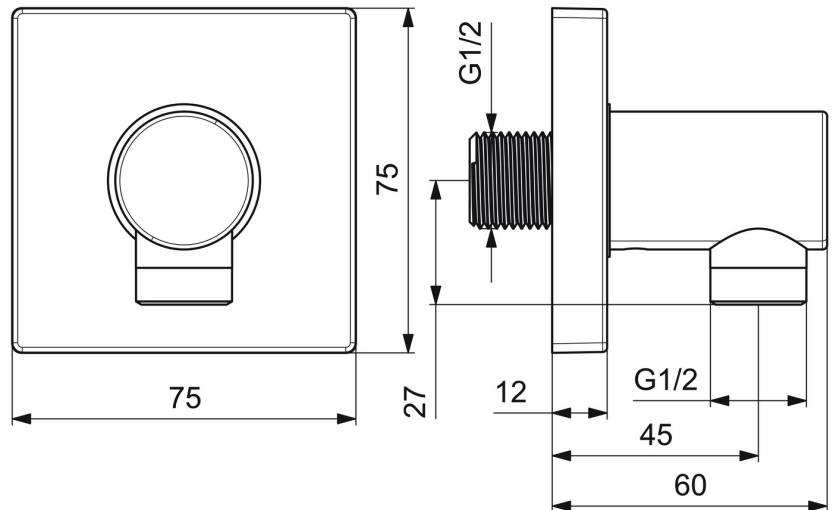

EAN: 4057304015663
static.hansa.com/5118017033

- Shower solutions
- Accessories
- Wall mounted
- Matt black
- Wall connection elbow
- Non-return valve(s)
- Square rosette
- protected against back-flow in domestic use (according to DIN EN 1717)

Technical data

Technical properties

DN-size (nominal dimension)	DN15
Hot water supply	max. +80°C
Working pressure	0.5-10 bar
Connection size	G1/2
Backflow prevention (EN1717)	EB

Spare parts

SP5118017033

	Name	Code
1.1	Screw, M5x6, SW2.5	59912617
1.2	O-ring, d 27x2	59901532
2	Non-return valve	59905714
3	Thread nipple	59913658