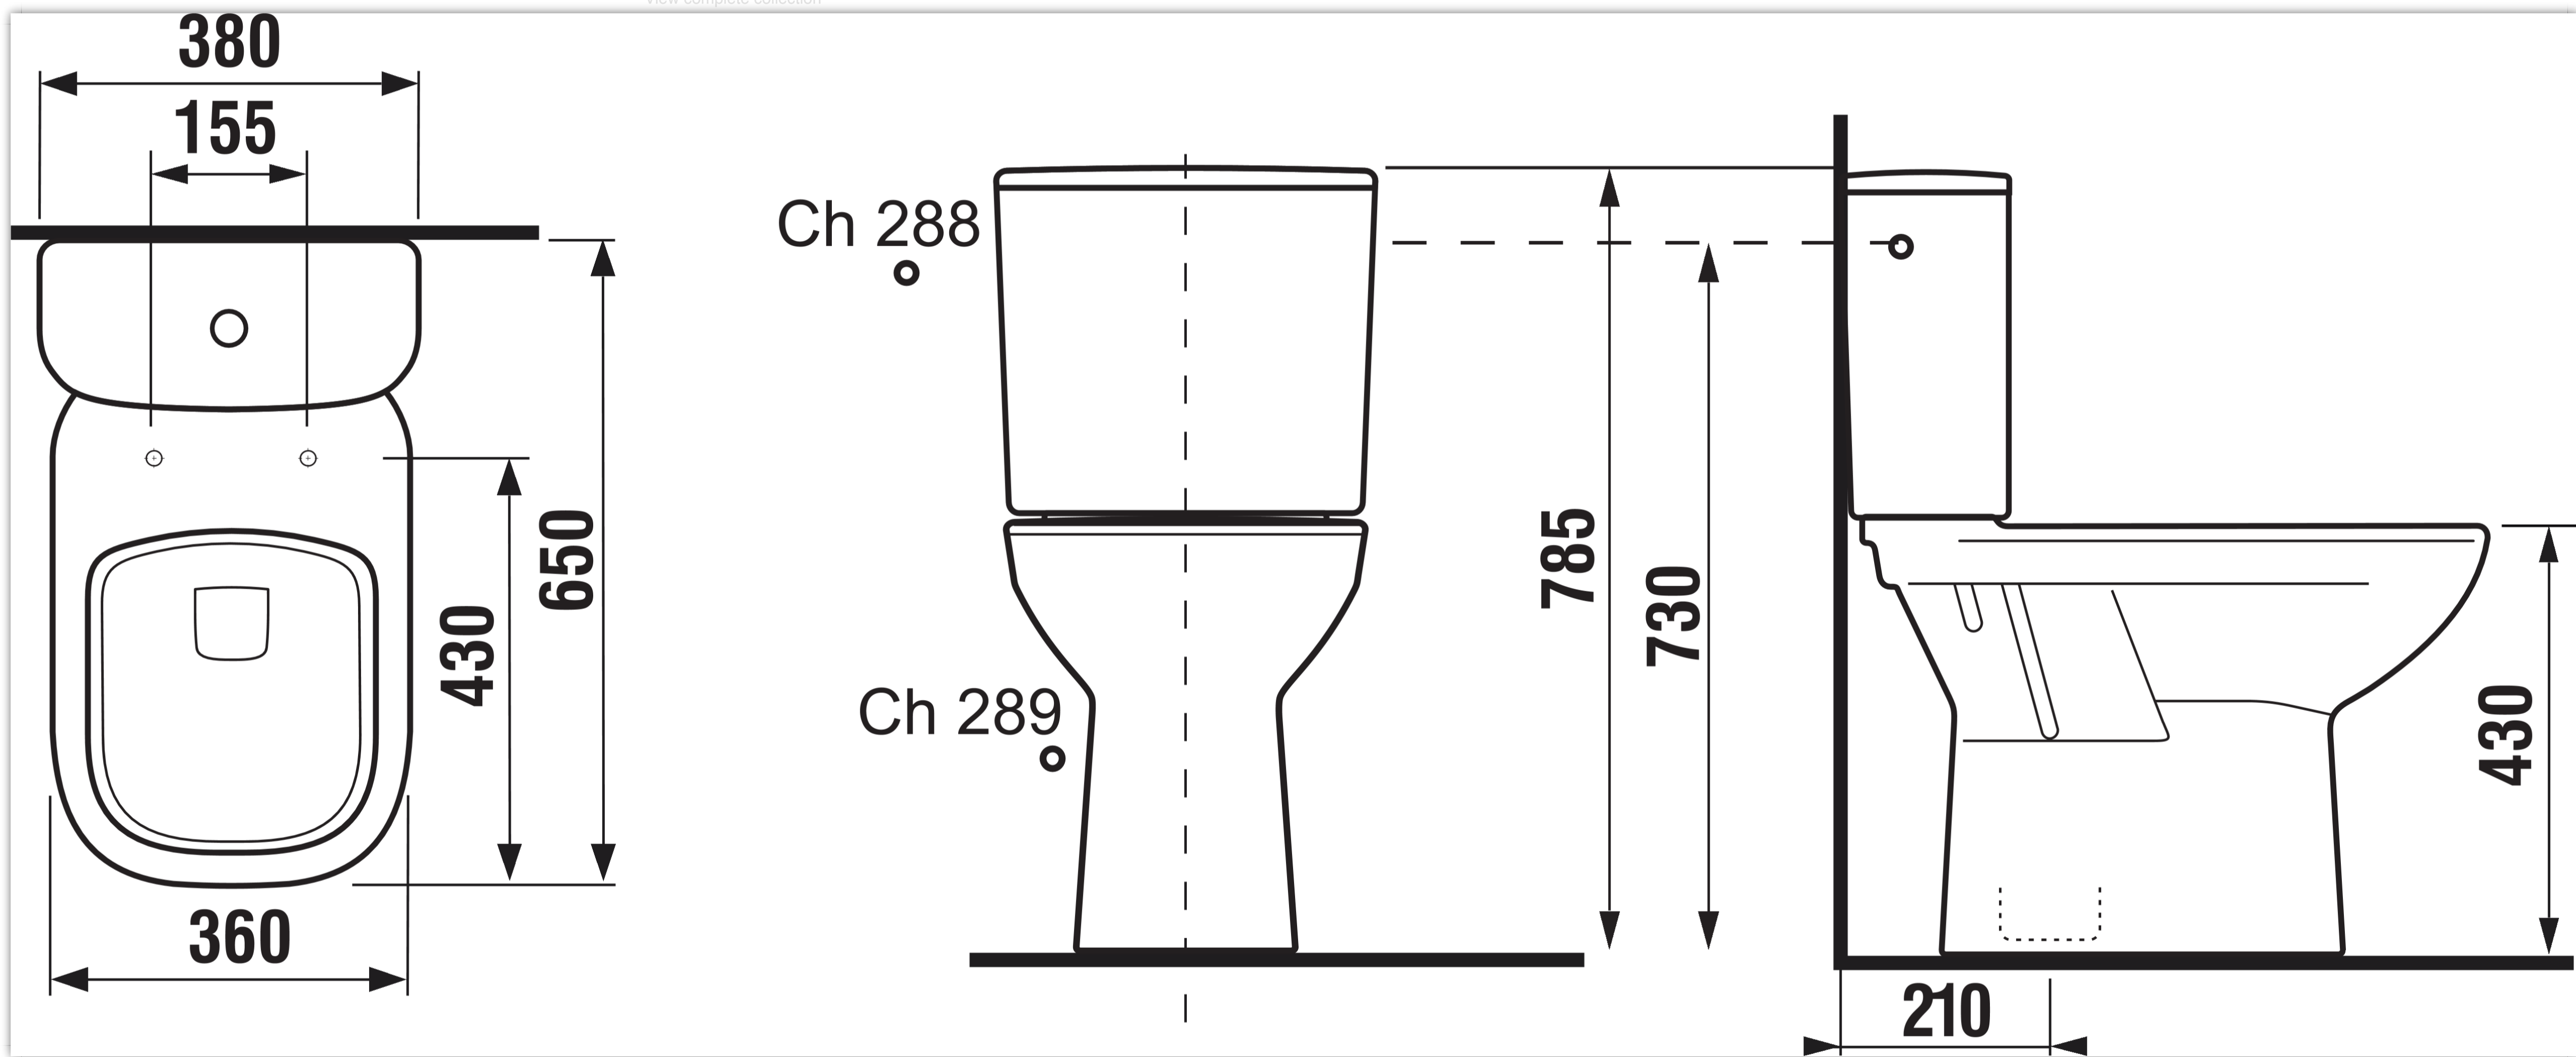

TOILETS

Deep by JIKA  
View complete collection

DEEP BY JIKA H826617  
FLOORSTANDING WC

Simple clean lines and softly rounded edges of the combi-toilet are typical design features of the Deep by JIKA series. It will please not only with its modern shape, but also with the tightening of all elements in detail. The vertical combination toilet has a noisy flush. In addition, it saves water thanks to the Dual flush system with the option of rinsing only 3 or 4.5 liters of water. Comes with installation kit. Assembly instructions for the installation of JIKA combi toilets can be found in the download documents. We provide an extended 10-year warranty for JIKA ceramic products!

Dimensions:

Length: 650 mm

Width: 360 mm

Height: 430 mm

- < 6 of 20 results >
- Product factsheet
- Add to my selection
- Add to comparer

- Technical drawings
- 3D drawings
- BIM

Company

- About us
- Technology
- News
- Career
- Our team
- Press