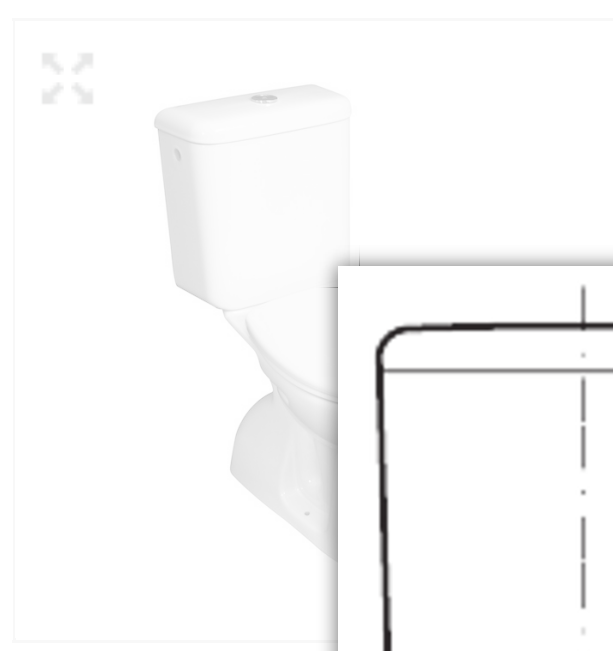

TOILETS

< 17 of 20 results >

ZETA H825397
FLOORSTANDING WC COMBINATION COMPLETE, VERTICAL OUTLET

- Product factsheet
- Add to my selection

Zeta
View complete collection

02411 White/with
Dual Flush,
Vertical outlet