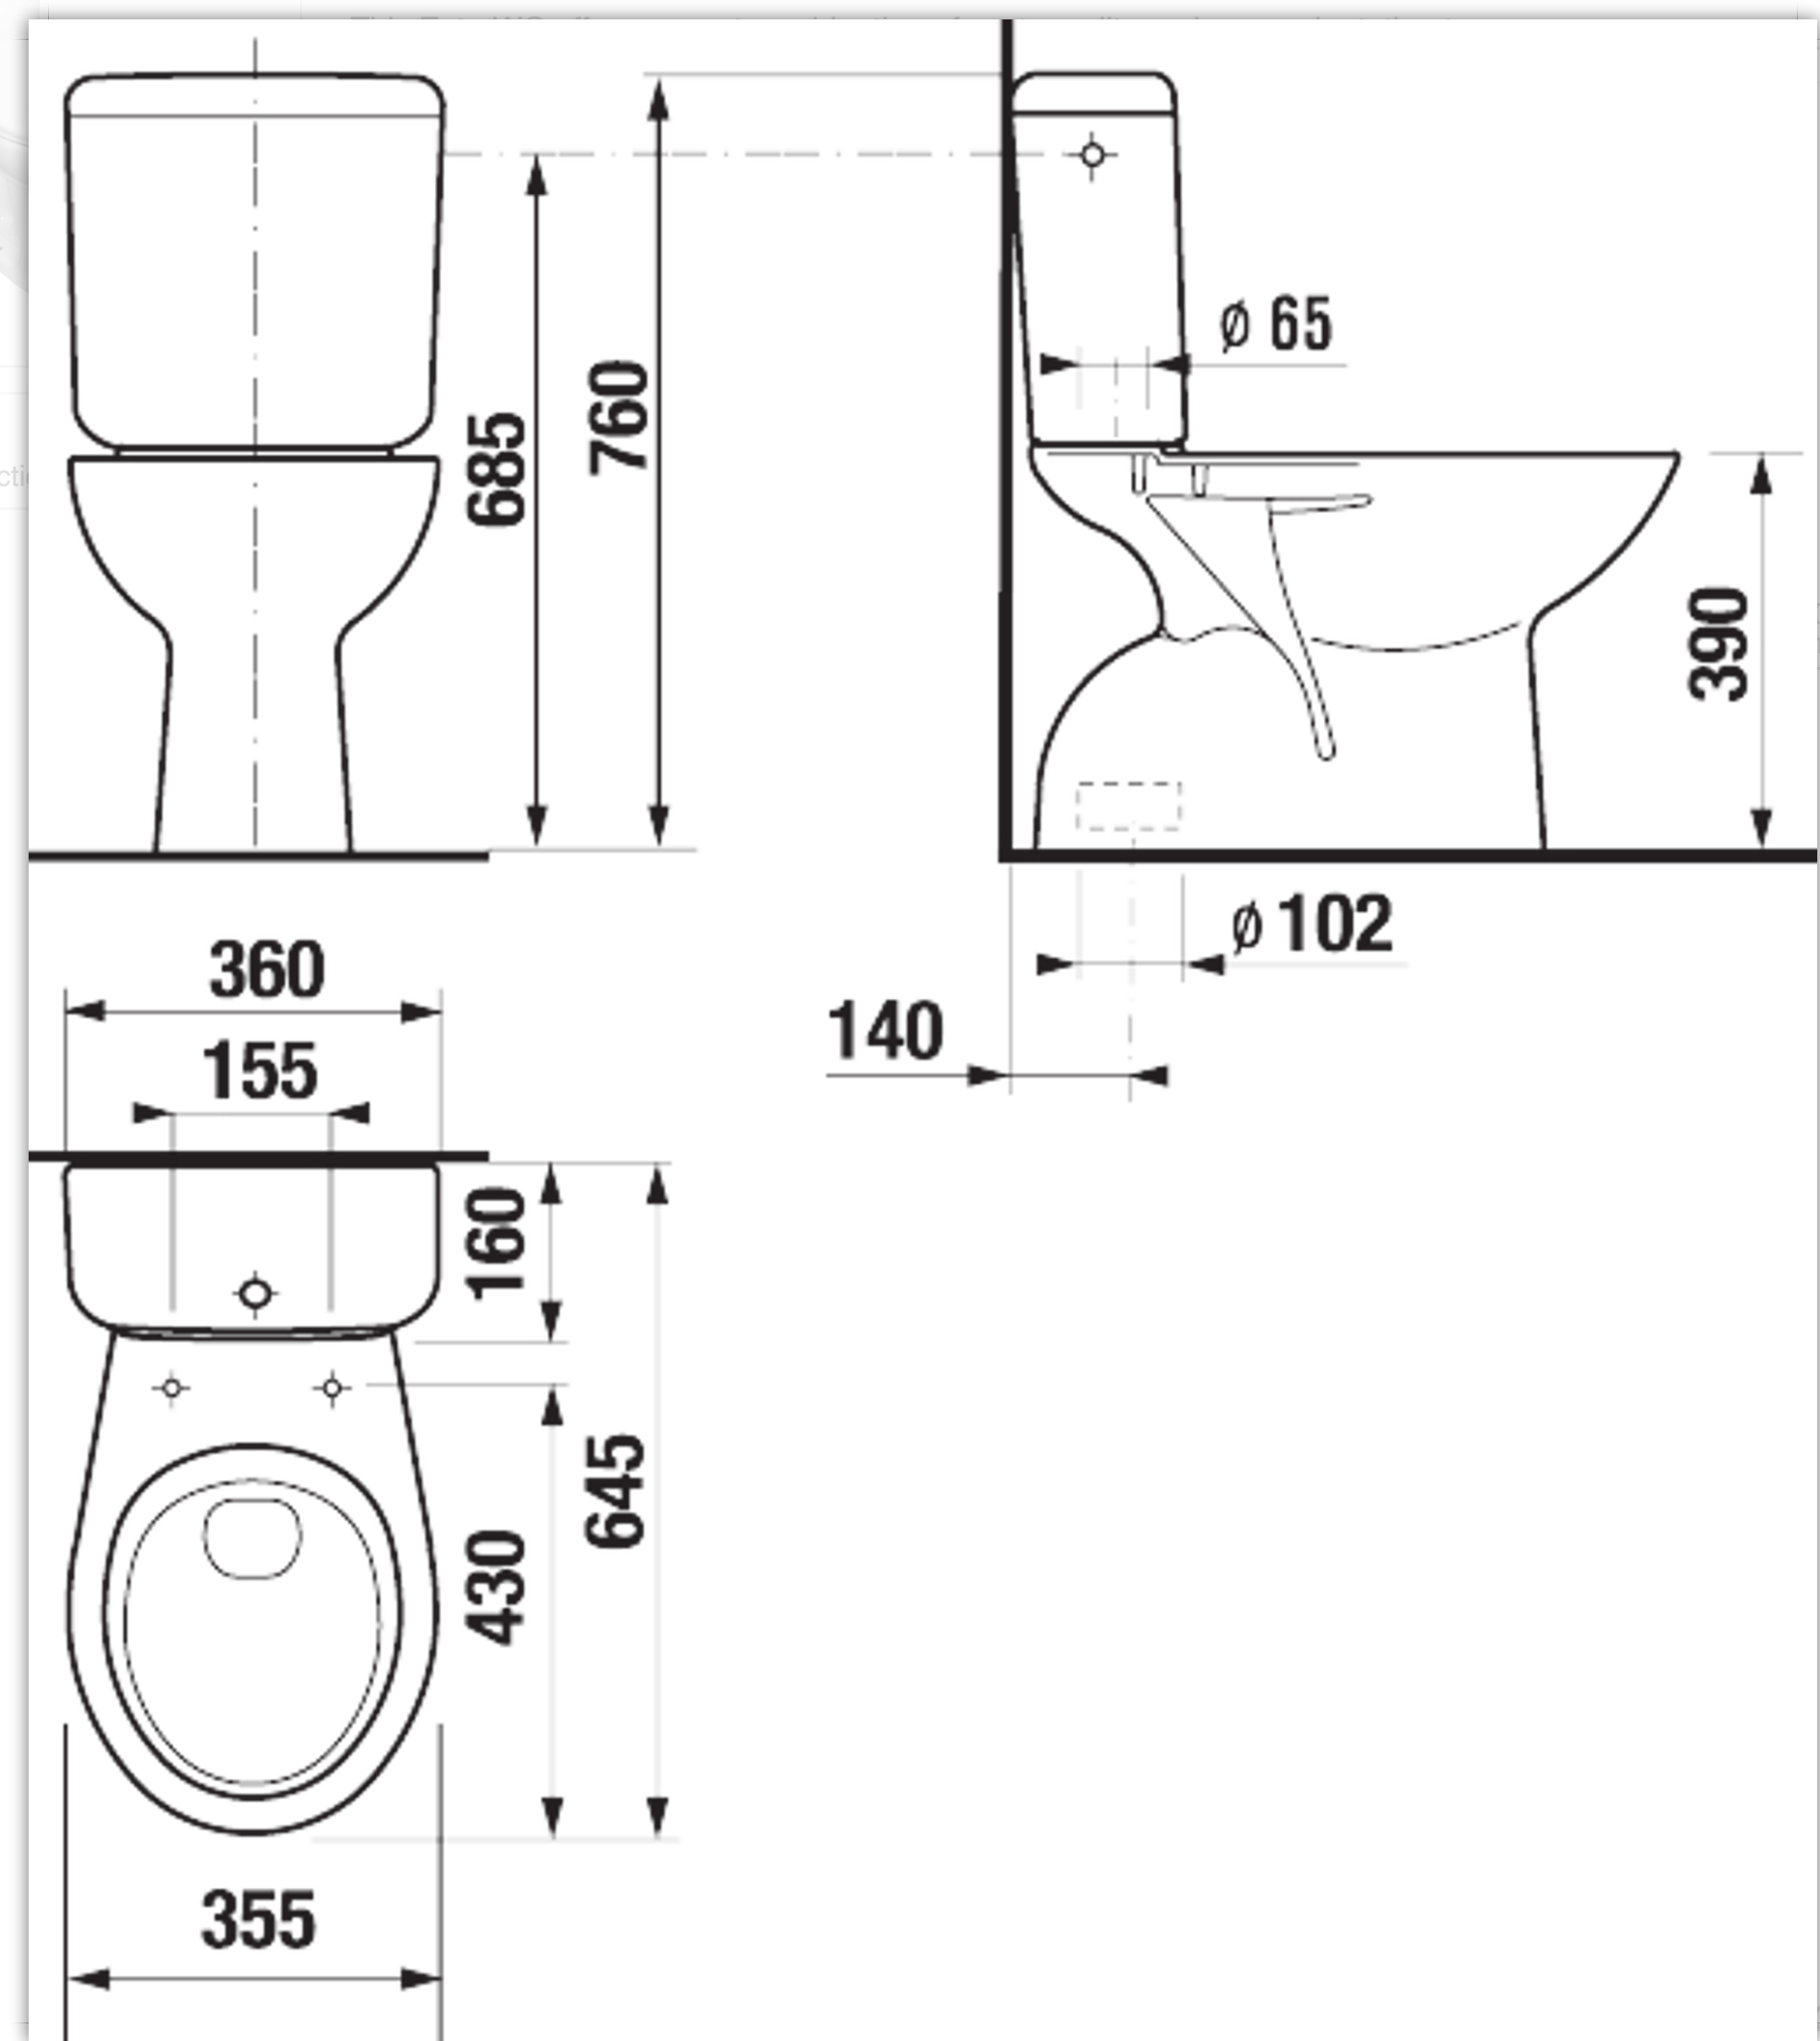

TOILETS

< 17 of 20 results >

ZETA H825397
FLOORSTANDING WC COMBINATION COMPLETE, VERTICAL OUTLET

- Product factsheet
- Add to my selection

Zeta
View complete collection

02411 White/with
Dual Flush,
Vertical outlet