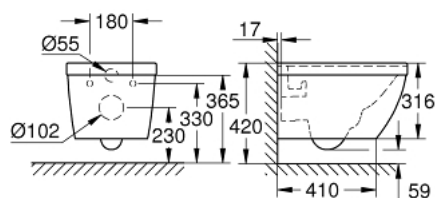

39 328 000 EURO CERAMIC WALL HUNG WC

PRODUCT DESCRIPTION

- Colour: alpine white
- for concealed cistern
- horizontal outlet
- Triple Vortex
- rimless
- flush volume 3/5 l
- including fixation set
- sanitary ware
- fully skirted with invisible fixation
- optional: GROHE PureGuard anti-scale coating and anti-bacterial glazing (00H)
- compatible with seat and cover 39 330 001 (soft close) and 39 331 001 (without soft close)

39 328 000 EURO CERAMIC WALL HUNG WC

SPARE PARTS, June 2016 – now

1: Fixing set (Spare part-nr. 49510000)