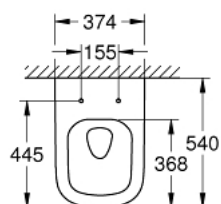

39 328 000 EURO CERAMIC WALL HUNG WC

PRODUCT DESCRIPTION

- Colour: alpine white
- for concealed cistern
- horizontal outlet
- Triple Vortex
- rimless
- flush volume 3/5 l
- including fixation set
- sanitary ware
- fully skirted with invisible fixation
- optional: GROHE PureGuard anti-scale coating and anti-bacterial glazing (00H)
- compatible with seat and cover 39 330 001 (soft close) and 39 331 001 (without soft close)

39 328 000 EURO CERAMIC WALL HUNG WC

SPARE PARTS, June 2016 – now

1: Fixing set (Spare part-nr. 49510000)