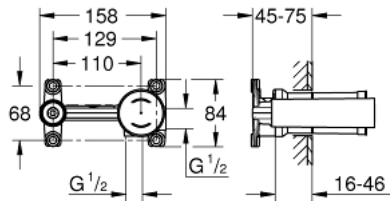

23 571 000 SINGLE-LEVER MIXER 1/2", UNIVERSAL CONCEALED BODY

PRODUCT DESCRIPTION

- for 2 hole basin mixer
- wall installation
- without finishing trim set
- GROHE SilkMove 35 mm ceramic cartridge
- adjustable flow rate limiter
- with temperature limiter
- spout can be positioned on the right or left
- DR-brass
- installation device
- allows for waterproofing of wall construction surrounding the concealed body
- with sealing sleeve

23 571 000 SINGLE-LEVER MIXER 1/2", UNIVERSAL CONCEALED BODY

SPARE PARTS, January 2015 – now

1: Cartridge (Spare part-nr. 46374000)

2: Socket Spanner (Spare part-nr. 19332000)*

3: Flush pipe extension (Spare part-nr. 46943000)*