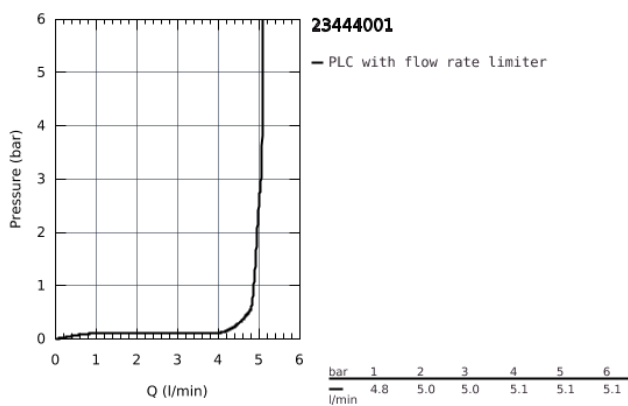

23 444 001 LINEARE 2-HOLE BASIN MIXER L-SIZE

PRODUCT DESCRIPTION

- Colour: Chrome
- wall mounted
- set for final installation for
- 23 571 000
- without concealed body
- metal escutcheon
- metal lever
- GROHE Long-Life Shine durable sparkling sheen
- GROHE Water Saving mousseur 5.7 l/min
- GROHE AquaGuide adjustable mousseur
- centre distance 110 mm
- projection 207 mm

23 444 001 **LINEARE 2-HOLE BASIN MIXER**
L-SIZE

SPARE PARTS, August 2016 – now

1: Lever (Spare part-nr. 46982000)

2: Flow straightener (Spare part-nr. 46837000)

3: Flush pipe extension (Spare part-nr. 46943000)*