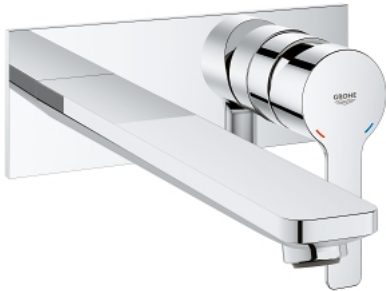

23 444 001 LINEARE 2-HOLE BASIN MIXER L-SIZE

PRODUCT DESCRIPTION

- Colour: Chrome
- wall mounted
- set for final installation for
- 23 571 000
- without concealed body
- metal escutcheon
- metal lever
- GROHE Long-Life Shine durable sparkling sheen
- GROHE Water Saving mousseur 5.7 l/min
- GROHE AquaGuide adjustable mousseur
- centre distance 110 mm
- projection 207 mm

23 444 001 **LINEARE 2-HOLE BASIN MIXER**
L-SIZE

SPARE PARTS, August 2016 – now

1: Lever (Spare part-nr. 46982000)

2: Flow straightener (Spare part-nr. 46837000)

3: Flush pipe extension (Spare part-nr. 46943000)*