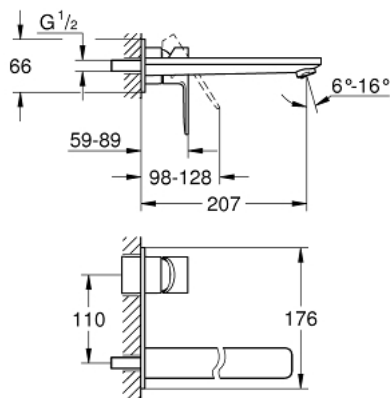

23 444 001 LINEARE 2-HOLE BASIN MIXER L-SIZE

PRODUCT DESCRIPTION

- Colour: Chrome
- wall mounted
- set for final installation for
- 23 571 000
- without concealed body
- metal escutcheon
- metal lever
- GROHE Long-Life Shine durable sparkling sheen
- GROHE Water Saving mousseur 5.7 l/min
- GROHE AquaGuide adjustable mousseur
- centre distance 110 mm
- projection 207 mm

23 444 001 **LINEARE 2-HOLE BASIN MIXER**
L-SIZE

SPARE PARTS, August 2016 – now

1: Lever (Spare part-nr. 46982000)

2: Flow straightener (Spare part-nr. 46837000)

3: Flush pipe extension (Spare part-nr. 46943000)*