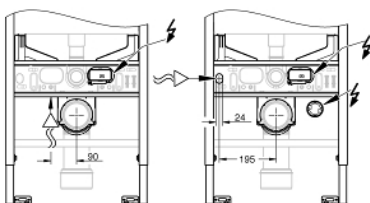

### 39 603 000 **RAPID SLX 3-IN-1 SET FOR WC, 1.13 M INSTALLATION HEIGHT**

#### PRODUCT DESCRIPTION

- Colour: Chrome
- flushing cistern GDx, 6 l
- Consisting of:
  - Rapid SLX element for WC (39 596 000) with integrated power socket
  - Skate Cosmopolitan S flush plate, chrome (37 535 000)
  - front wall brackets (38 558 00M)
- including flow manager

## 39 603 000 RAPID SLX 3-IN-1 SET FOR WC, 1.13 M INSTALLATION HEIGHT