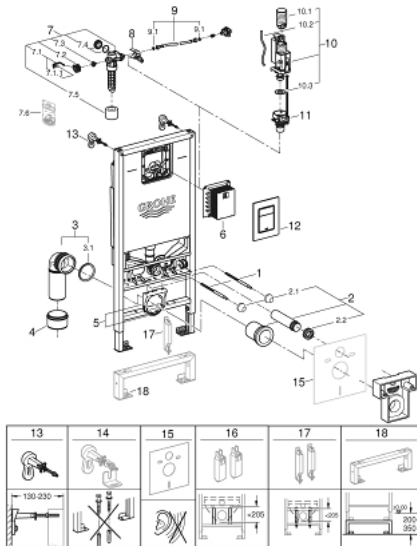

#### PRODUCT DESCRIPTION

- Colour: Chrome
- flushing cistern GDx, 6 l
- Consisting of:
  - Rapid SLX element for WC (39 596 000) with integrated power socket
  - Skate Cosmopolitan S flush plate, chrome (37 535 000)
  - front wall brackets (38 558 00M)
- including flow manager

## 39 603 000 RAPID SLX 3-IN-1 SET FOR WC, 1.13 M INSTALLATION HEIGHT