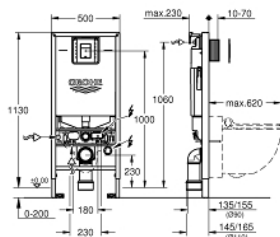

### 39 603 000 **RAPID SLX 3-IN-1 SET FOR WC, 1.13 M INSTALLATION HEIGHT**

#### PRODUCT DESCRIPTION

- Colour: Chrome
- flushing cistern GDx, 6 l
- Consisting of:
  - Rapid SLX element for WC (39 596 000) with integrated power socket
  - Skate Cosmopolitan S flush plate, chrome (37 535 000)
  - front wall brackets (38 558 00M)
- including flow manager

## 39 603 000 RAPID SLX 3-IN-1 SET FOR WC, 1.13 M INSTALLATION HEIGHT