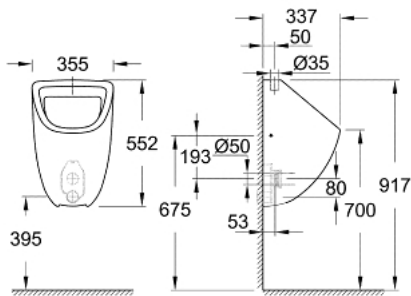

39 439 000 **BAU CERAMIC URINAL**

PRODUCT DESCRIPTION

- Colour: alpine white
- top inlet wall fixings included
- flush volume 1 l
- including fixation set
- sanitary ware
- for installation please order urinal trap 39 732 000 (horizontal outlet) or 39 733 000 (vertical outlet), sold separately

39 439 000 **BAU CERAMIC URINAL**

SPARE PARTS, June 2016 – now

1: Mounting set (Spare part-nr. 49025000)