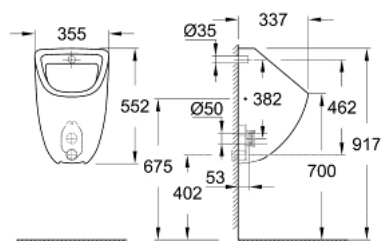

39 438 000 BAU CERAMIC URINAL

PRODUCT DESCRIPTION

- Colour: alpine white
- concealed inlet wall fixings Included
- flush volume 1 l
- including fixation set
- sanitary ware
- for installation please order urinal trap 39 732 000 (horizontal outlet) or 39 733 000 (vertical outlet), sold separately
- not compatible with temperature sensor 39 367 000

39 438 000 **BAU CERAMIC URINAL**

SPARE PARTS, June 2016 – now

1: Mounting set (Spare part-nr. 49025000)