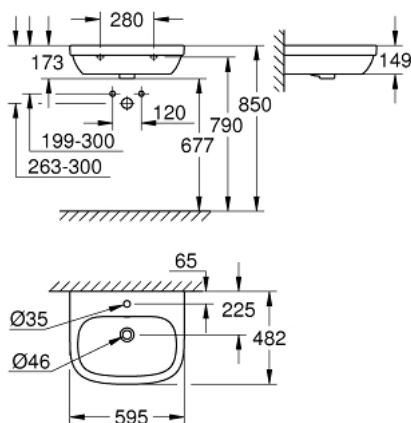

39 335 000 **EURO CERAMIC WASH BASIN 60**  
**WALL FIXINGS NOT INCLUDED**

**PRODUCT DESCRIPTION**

- Colour: alpine white
- wall hung
- 1 hole punched
- with overflow
- 595 x 482 mm
- sanitary ware
- optional: GROHE PureGuard anti-scale coating and anti-bacterial glazing (00H)