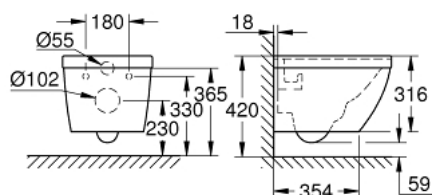

39 206 000 EURO CERAMIC WALL HUNG COMPACT WC

PRODUCT DESCRIPTION

- Colour: alpine white
- horizontal outlet
- Triple Vortex
- rimless
- flush volume 3/5 l
- 49 cm width
- including fixation set
- sanitary ware
- fully skirted with invisible fixation
- compatible with seat and cover 39 330 002 (soft close) and 39 331 002 (without soft close)

39 206 000 EURO CERAMIC WALL HUNG COMPACT WC

SPARE PARTS, June 2015 – now

1: Fixing set (Spare part-nr. 49024000)