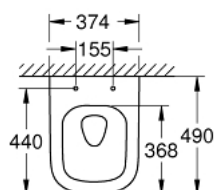

39 206 000 EURO CERAMIC WALL HUNG COMPACT WC

PRODUCT DESCRIPTION

- Colour: alpine white
- horizontal outlet
- Triple Vortex
- rimless
- flush volume 3/5 l
- 49 cm width
- including fixation set
- sanitary ware
- fully skirted with invisible fixation
- compatible with seat and cover 39 330 002 (soft close) and 39 331 002 (without soft close)

39 206 000 EURO CERAMIC WALL HUNG COMPACT WC

SPARE PARTS, June 2015 – now

1: Fixing set (Spare part-nr. 49024000)