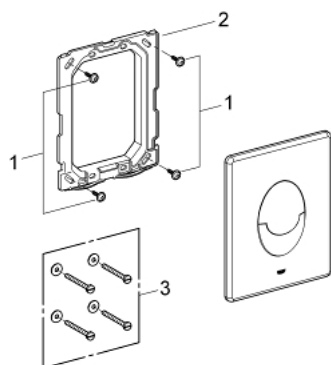

38 964 243 0 **START FLUSH PLATE**

SPARE PARTS, May 2011 – now

1: Screw (Spare part-nr. 6636200M)

2: Frame (Spare part-nr. 43207000)

3: Fixing set (Spare part-nr. 4308500M)*

* Optional accessories