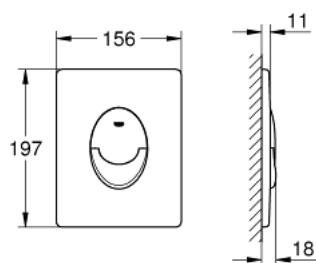

### PRODUCT DESCRIPTION

- Colour: matte black
- for dual flush or start & stop actuation
- for pneumatic drop valve
- for vertical installation
- 156 x 197 mm
- made of ABS
- GROHE Long-Life finish
- GROHE Water Saving - Less water, perfect flow