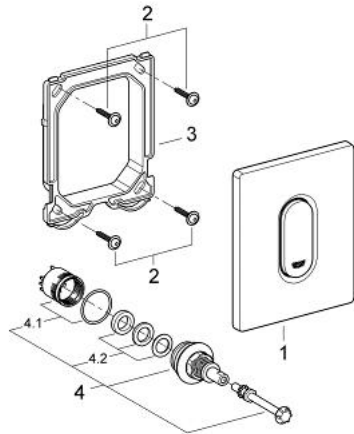

38 857 000 ARENA COSMOPOLITAN ACTUATION PLATE

PRODUCT DESCRIPTION

- Colour: Chrome
- manual activation for urinal
- compatible with
 - Rapido U or Rapido UMB
- 116 x 144 mm
- mechanical functional cartridge
- flow pressure min 0.5 bar
- operating pressure max 6 bar
- 1.0 - 6.0 adjustable
- GROHE Long-Life Shine durable sparkling sheen

38 857 000 ARENA COSMOPOLITAN ACTUATION PLATE

SPARE PARTS, March 2012 – now

- 1: Top plate with push button (Spare part-nr. 42380000)
- 2: Screw (Spare part-nr. 6636200M)
- 3: Frame (Spare part-nr. 66845000)
- 4: Cartridge (Spare part-nr. 42354000)
- 4.1: Replacement kit for seal (Spare part-nr. 4271500M)
- 4.2: Rings (Spare part-nr. 4282000M)