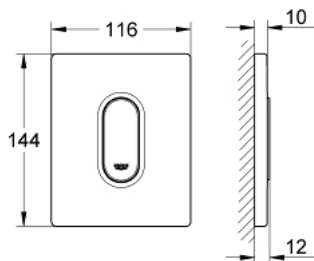

38 857 000 ARENA COSMOPOLITAN ACTUATION PLATE

PRODUCT DESCRIPTION

- Colour: Chrome
- manual activation for urinal
- compatible with
 - Rapido U or Rapido UMB
- 116 x 144 mm
- mechanical functional cartridge
- flow pressure min 0.5 bar
- operating pressure max 6 bar
- 1.0 - 6.0 adjustable
- GROHE Long-Life Shine durable sparkling sheen

38 857 000 ARENA COSMOPOLITAN ACTUATION PLATE

SPARE PARTS, March 2012 – now

- 1: Top plate with push button (Spare part-nr. 42380000)
- 2: Screw (Spare part-nr. 6636200M)
- 3: Frame (Spare part-nr. 66845000)
- 4: Cartridge (Spare part-nr. 42354000)
- 4.1: Replacement kit for seal (Spare part-nr. 4271500M)
- 4.2: Rings (Spare part-nr. 4282000M)