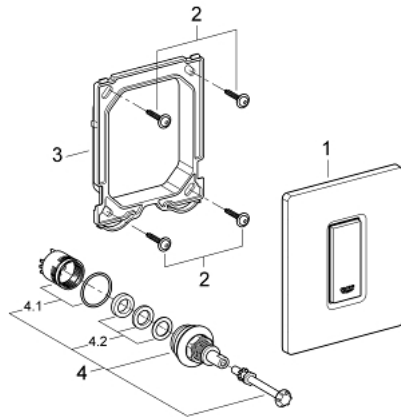

38 784 000 SKATE COSMOPOLITAN ACTUATION PLATE

PRODUCT DESCRIPTION

- Colour: Chrome
- manual activation for urinal
- compatible with
 - Rapido U or Rapido UMB
- 116 x 144 mm
- mechanical functional cartridge
- flow pressure min 0.5 bar
- operating pressure max 6 bar
- 1.0 - 6.0 adjustable
- GROHE Long-Life finish

38 784 000 SKATE COSMOPOLITAN ACTUATION PLATE

SPARE PARTS, March 2012 – now

- 1: Top plate with push button (Spare part-nr. 42377000)
- 2: Screw (Spare part-nr. 6636200M)
- 3: Frame (Spare part-nr. 66845000)
- 4: Cartridge (Spare part-nr. 42354000)
- 4.1: Replacement kit for seal (Spare part-nr. 4271500M)
- 4.2: Rings (Spare part-nr. 4282000M)