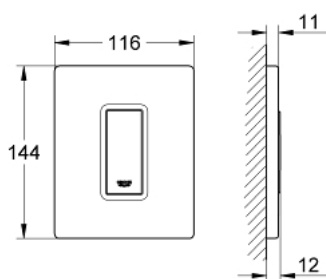

38 784 000 SKATE COSMOPOLITAN ACTUATION PLATE

PRODUCT DESCRIPTION

- Colour: Chrome
- manual activation for urinal
- compatible with
 - Rapido U or Rapido UMB
- 116 x 144 mm
- mechanical functional cartridge
- flow pressure min 0.5 bar
- operating pressure max 6 bar
- 1.0 - 6.0 adjustable
- GROHE Long-Life finish

38 784 000 SKATE COSMOPOLITAN ACTUATION PLATE

SPARE PARTS, March 2012 – now

- 1: Top plate with push button (Spare part-nr. 42377000)
- 2: Screw (Spare part-nr. 6636200M)
- 3: Frame (Spare part-nr. 66845000)
- 4: Cartridge (Spare part-nr. 42354000)
- 4.1: Replacement kit for seal (Spare part-nr. 4271500M)
- 4.2: Rings (Spare part-nr. 4282000M)