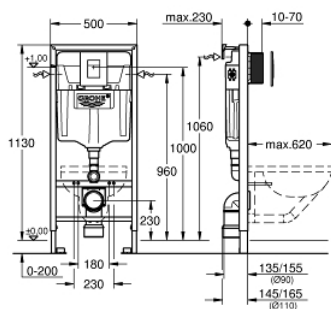

## 38 772 001 RAPID SL 3-IN-1 SET FOR WC, 1.13 M INSTALLATION HEIGHT

### PRODUCT DESCRIPTION

- Colour: Chrome
- with flushing cistern GD 2, 6 l - 9 l
- Consisting of:
  - Rapid SL element for WC (38 528 001)
  - Skate Cosmopolitan flush plate, chrome (38 732 000)
  - front wall brackets (38 558 00M)