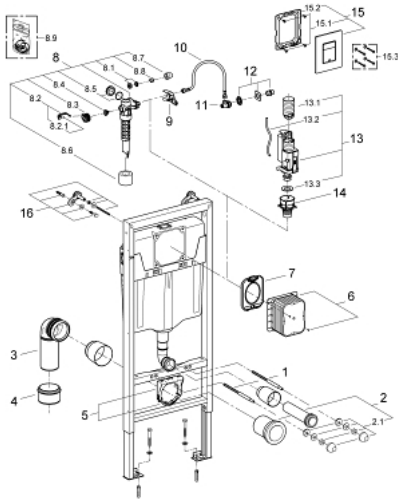

38 772 001 RAPID SL 3-IN-1 SET FOR WC, 1.13 M INSTALLATION HEIGHT

SPARE PARTS, October 2021 – now

- 1: Threaded bolt (Spare part-nr. 4276400M)
- 2: WC inlet and outlet connecting set (Spare part-nr. 37311K00)
- 2.1: Basin fastening (Spare part-nr. 43511SH0)
- 2.2: Connector (Spare part-nr. 37119000)
- 3: PP-outlet bend Ø 90 mm (Spare part-nr. 42327000)
- 4: 4" outlet adaptor for Rapid SL (Spare part-nr. 42242000)
- 5: Support for outlet bend (Spare part-nr. 42243000)
- 6: Inspection shaft (Spare part-nr. 66791000)
- 7: Filling valve (Spare part-nr. 37095000)
- 7.1: Lever (Spare part-nr. 43734000)
- 7.1.1: Sealing washer (Spare part-nr. 4377000M)
- 7.2: Valve head (Spare part-nr. 43536000)
- 7.3: Membrane (Spare part-nr. 4375800M)
- 7.4: Screw cap (Spare part-nr. 43735000)
- 7.5: Valve FLOAT, 5 pcs.. (Spare part-nr. 4379100M)
- 7.6: Set of seals (Spare part-nr. 43722000)*
- 8: Support device (Spare part-nr. 42246000)
- 9: Connecting hose (Spare part-nr. 42233000)
- 9.1: O-Ring (Spare part-nr. 0319100M)
- 10: Dual Flush discharge valve AV1 (Spare part-nr. 42320000)
- 10.1: Extension for overflow pipe (Spare part-nr. 42313000)
- 10.2: Pneumatic hose (Spare part-nr. 42319000)
- 10.3: Sealing washer (Spare part-nr. 42310000)
- 11: Valve seat for GD2 (Spare part-nr. 42315000)
- 12: Front wall brackets (Spare part-nr. 3855800M)
- 13: Top plate with push button (Spare part-nr. 42371000)
- 14: Screw (Spare part-nr. 6636200M)
- 15: Frame (Spare part-nr. 43207000)
- 16: Water Connection (Spare part-nr. 48561000)
- 17: Retrofit kit for shower toilets Sensia Arena and IGS (Spare part-nr. 40899000)*
- 18: Set for noise protection (Spare part-nr. 37131000)*
- 19: Xtra wall brackets, flexible placing (Spare part-nr. 38733000)*
- 20: Flush pipe extension (Spare part-nr. 38629000)*
- 21: Accessory (Spare part-nr. 38779000)*
- 22: 4.5 l adapter for GD2 (Spare part-nr. 42333000)*
- 23: Dual flush valve set (Spare part-nr. 38796000)*

* Optional accessories