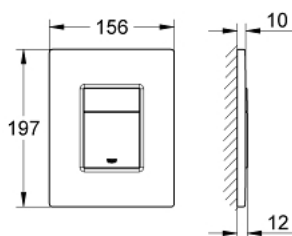

38 732 SH0 SKATE COSMOPOLITAN FLUSH PLATE

PRODUCT DESCRIPTION

- Colour: alpine white
- for dual flush or start & stop actuation
- for pneumatic drop valve AV1
- for vertical and horizontal installation
- 156 x 197 mm
- made of ABS
- GROHE Long-Life finish
- GROHE Water Saving - Less water, perfect flow
- for combination with Rapid SL 1.13 m with GD 2 cistern
- for use with Rapid SLX please order shaft 66 791 000 (sold separately)

38 732 SH0 SKATE COSMOPOLITAN FLUSH PLATE

SPARE PARTS, February 2010 – now

1: Top plate with push button (Spare part-nr. 42371SH0)

2: Screw (Spare part-nr. 6636200M)

3: Frame (Spare part-nr. 43207000)

4: Fixing set (Spare part-nr. 4308500M)*