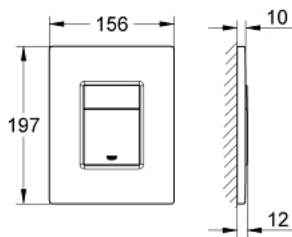

38 732 SD0 SKATE COSMOPOLITAN WALL PLATE, STAINLESS STEEL

PRODUCT DESCRIPTION

- Colour: stainless steel
- for dual flush or start & stop actuation
- for pneumatic drop valve AV1
- for vertical installation
- plastic fixing frame
- hidden fixing screws
- not suitable for GROHE Fresh
- GROHE Long-Life finish
- GROHE Water Saving - Less water, perfect flow

- for combination with Rapid SL 1.13 m with GD 2 cistern

- for use with Rapid SLX please order shaft 66 791 000 (sold separately)

38 732 SD0 SKATE COSMOPOLITAN WALL PLATE, STAINLESS STEEL

SPARE PARTS, February 2010 – now