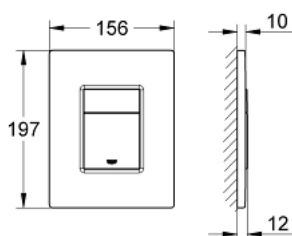

## 38 732 AL0 SKATE COSMOPOLITAN FLUSH PLATE

### PRODUCT DESCRIPTION

- Colour: brushed hard graphite
- for dual flush or start & stop actuation
- for pneumatic drop valve AV1
- for vertical and horizontal installation
- GROHE Long-Life finish
- GROHE Water Saving - Less water, perfect flow
  
- for combination with Rapid SL 1.13 m with GD 2 cistern
  
- for use with Rapid SLX please order shaft 66 791 000 (sold separately)