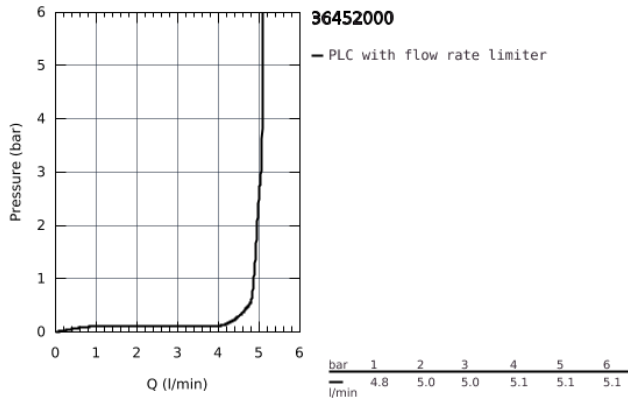

36 452 000 BAU COSMOPOLITAN E INFRA-RED ELECTRONIC BASIN TAP 1/2"

PRODUCT DESCRIPTION

- Colour: Chrome
- with infrared sensor for bi-directional communication for monitoring, configuration and servicing
- for cold or premixed water
- 6V lithium battery, type CR-P2
- battery lifetime approx. 7 years (150 actuations a day)
- GROHE Long-Life Shine durable sparkling sheen
- GROHE Water Saving mousseur 5.7 l/min
- Lead and Nickel Free Inner Water Ways
- body made of composite polymer
- flexible connection hose
- dirt strainer
- with integrated solenoid valve
- external battery
- rapid installation system
- multistage battery status display
- 7 pre-set programs
- auto flush
- thermal disinfection
- cleaning mode
- additional functions and precise settings by remote control 36 407
- CE approved
- noise classification 1 in accordance with DIN4109
- type of protection faucet IP 59

36 452 000 **BAU COSMOPOLITAN E INFRA-RED ELECTRONIC BASIN TAP 1/2"**

36 452 000 BAU COSMOPOLITAN E INFRA-RED ELECTRONIC BASIN TAP 1/2"

SPARE PARTS, May 2020 – now

- 1: Screw (Spare part-nr. 4283100M)
 - 2: Flow restrictor (Spare part-nr. 42582000)
 - 3: Solenoid valve (Spare part-nr. 42479000)
 - 4: Shank mounting kit (Spare part-nr. 46249000)
 - 5: Non-return valve (Spare part-nr. 4257200M)
 - 6: Filter (Spare part-nr. 4241300M)
 - 7: Battery Housing (Spare part-nr. 42393000)
 - 7.1: Battery (Spare part-nr. 42886000)
 - 8: Remote control (Spare part-nr. 36407001)*
 - 9: Mounting wrench (Spare part-nr. 19017000)*
 - 10: Power extension cable (Spare part-nr. 36340000)*
 - 11: Power extension cable (Spare part-nr. 36341000)*
- * Optional accessories