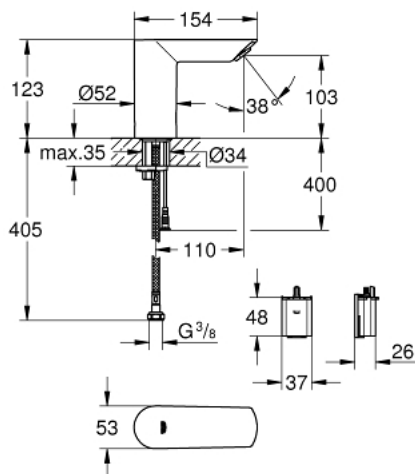

36 452 000 BAU COSMOPOLITAN E INFRA-RED ELECTRONIC BASIN TAP 1/2"

PRODUCT DESCRIPTION

- Colour: Chrome
- with infrared sensor for bi-directional communication for monitoring, configuration and servicing
- for cold or premixed water
- 6V lithium battery, type CR-P2
- battery lifetime approx. 7 years (150 actuations a day)
- GROHE Long-Life Shine durable sparkling sheen
- GROHE Water Saving mousseur 5.7 l/min
- Lead and Nickel Free Inner Water Ways
- body made of composite polymer
- flexible connection hose
- dirt strainer
- with integrated solenoid valve
- external battery
- rapid installation system
- multistage battery status display
- 7 pre-set programs
- auto flush
- thermal disinfection
- cleaning mode
- additional functions and precise settings by remote control 36 407
- CE approved
- noise classification 1 in accordance with DIN4109
- type of protection faucet IP 59

36 452 000 **BAU COSMOPOLITAN E INFRA-RED ELECTRONIC BASIN TAP 1/2"**

36 452 000 BAU COSMOPOLITAN E INFRA-RED ELECTRONIC BASIN TAP 1/2"

SPARE PARTS, May 2020 – now

- 1: Screw (Spare part-nr. 4283100M)
 - 2: Flow restrictor (Spare part-nr. 42582000)
 - 3: Solenoid valve (Spare part-nr. 42479000)
 - 4: Shank mounting kit (Spare part-nr. 46249000)
 - 5: Non-return valve (Spare part-nr. 4257200M)
 - 6: Filter (Spare part-nr. 4241300M)
 - 7: Battery Housing (Spare part-nr. 42393000)
 - 7.1: Battery (Spare part-nr. 42886000)
 - 8: Remote control (Spare part-nr. 36407001)*
 - 9: Mounting wrench (Spare part-nr. 19017000)*
 - 10: Power extension cable (Spare part-nr. 36340000)*
 - 11: Power extension cable (Spare part-nr. 36341000)*
- * Optional accessories