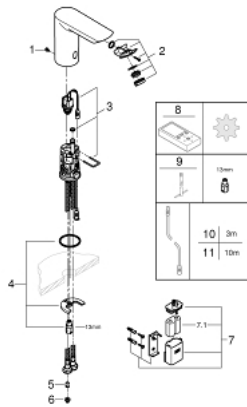

36 452 000 BAU COSMOPOLITAN E INFRA-RED ELECTRONIC BASIN TAP 1/2"

PRODUCT DESCRIPTION

- Colour: Chrome
- with infrared sensor for bi-directional communication for monitoring, configuration and servicing
- for cold or premixed water
- 6V lithium battery, type CR-P2
- battery lifetime approx. 7 years (150 actuations a day)
- GROHE Long-Life Shine durable sparkling sheen
- GROHE Water Saving mousseur 5.7 l/min
- Lead and Nickel Free Inner Water Ways
- body made of composite polymer
- flexible connection hose
- dirt strainer
- with integrated solenoid valve
- external battery
- rapid installation system
- multistage battery status display
- 7 pre-set programs
- auto flush
- thermal disinfection
- cleaning mode
- additional functions and precise settings by remote control 36 407
- CE approved
- noise classification 1 in accordance with DIN4109
- type of protection faucet IP 59

36 452 000 **BAU COSMOPOLITAN E INFRA-RED ELECTRONIC BASIN TAP 1/2"**

36 452 000 BAU COSMOPOLITAN E INFRA-RED ELECTRONIC BASIN TAP 1/2"

SPARE PARTS, May 2020 – now

- 1: Screw (Spare part-nr. 4283100M)
 - 2: Flow restrictor (Spare part-nr. 42582000)
 - 3: Solenoid valve (Spare part-nr. 42479000)
 - 4: Shank mounting kit (Spare part-nr. 46249000)
 - 5: Non-return valve (Spare part-nr. 4257200M)
 - 6: Filter (Spare part-nr. 4241300M)
 - 7: Battery Housing (Spare part-nr. 42393000)
 - 7.1: Battery (Spare part-nr. 42886000)
 - 8: Remote control (Spare part-nr. 36407001)*
 - 9: Mounting wrench (Spare part-nr. 19017000)*
 - 10: Power extension cable (Spare part-nr. 36340000)*
 - 11: Power extension cable (Spare part-nr. 36341000)*
- * Optional accessories