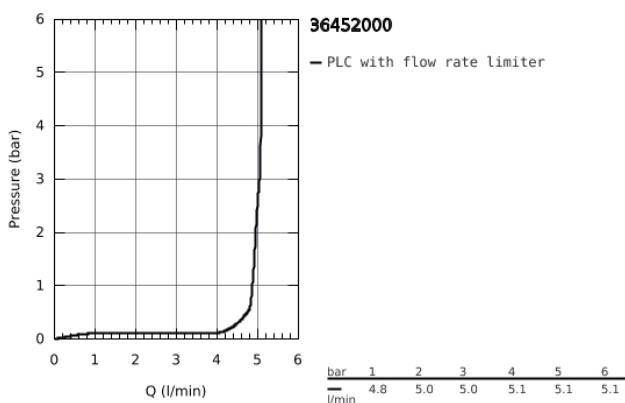

36 452 000 BAU COSMOPOLITAN E INFRA-RED ELECTRONIC BASIN TAP 1/2"

PRODUCT DESCRIPTION

- Colour: Chrome
- with infrared sensor for bi-directional communication for monitoring, configuration and servicing
- for cold or premixed water
- 6V lithium battery, type CR-P2
- battery lifetime approx. 7 years (150 actuations a day)
- GROHE Long-Life Shine durable sparkling sheen
- GROHE Water Saving mousseur 5.7 l/min
- Lead and Nickel Free Inner Water Ways
- body made of composite polymer
- flexible connection hose
- dirt strainer
- with integrated solenoid valve
- external battery
- rapid installation system
- multistage battery status display
- 7 pre-set programs
- auto flush
- thermal disinfection
- cleaning mode
- additional functions and precise settings by remote control 36 407
- CE approved
- noise classification 1 in accordance with DIN4109
- type of protection faucet IP 59

36 452 000 **BAU COSMOPOLITAN E INFRA-RED ELECTRONIC BASIN TAP 1/2"**

36 452 000 BAU COSMOPOLITAN E INFRA-RED ELECTRONIC BASIN TAP 1/2"

SPARE PARTS, May 2020 – now

- 1: Screw (Spare part-nr. 4283100M)
 - 2: Flow restrictor (Spare part-nr. 42582000)
 - 3: Solenoid valve (Spare part-nr. 42479000)
 - 4: Shank mounting kit (Spare part-nr. 46249000)
 - 5: Non-return valve (Spare part-nr. 4257200M)
 - 6: Filter (Spare part-nr. 4241300M)
 - 7: Battery Housing (Spare part-nr. 42393000)
 - 7.1: Battery (Spare part-nr. 42886000)
 - 8: Remote control (Spare part-nr. 36407001)*
 - 9: Mounting wrench (Spare part-nr. 19017000)*
 - 10: Power extension cable (Spare part-nr. 36340000)*
 - 11: Power extension cable (Spare part-nr. 36341000)*
- * Optional accessories