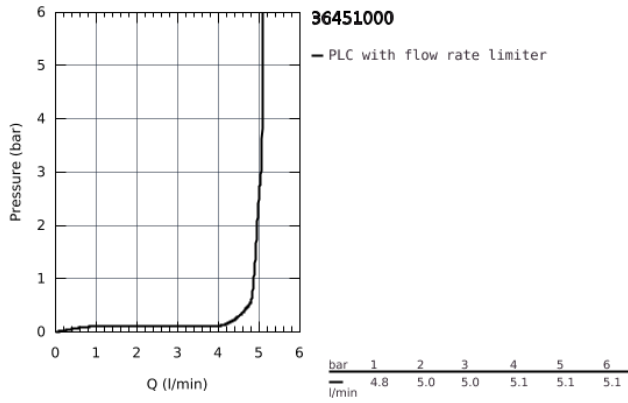

36 451 000 **BAU COSMOPOLITAN E INFRA-RED ELECTRONIC BASIN MIXER 1/2"**
WITH MIXING DEVICE AND TEMPERATURE LIMITER