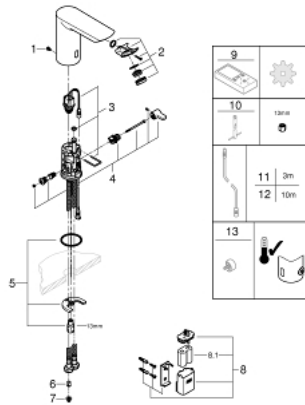

- flexible connection hoses

- non-return valve
- dirt strainers
- with integrated solenoid valve
- external battery
- rapid installation system
- multistage battery status display
- 7 pre-set programs
- auto flush
- thermal disinfection
- cleaning mode
- additional functions and precise settings by remote control 36 407
- CE approved
- noise classification 1 in accordance with DIN4109
- type of protection faucet IP 59

SPARE PARTS, April 2021 – now

- 1: Screw (Spare part-nr. 4283100M)
 - 2: Flow restrictor (Spare part-nr. 42582000)
 - 3: Solenoid valve (Spare part-nr. 42479000)
 - 4: Lever (Spare part-nr. 42581000)
 - 5: Shank mounting kit (Spare part-nr. 46249000)
 - 6: Non-return valve (Spare part-nr. 4257200M)
 - 7: Filter (Spare part-nr. 4241300M)
 - 8: Battery Housing (Spare part-nr. 42393000)
 - 8.1: Battery (Spare part-nr. 42886000)
 - 9: Remote control (Spare part-nr. 36407001)*
 - 10: Mounting wrench (Spare part-nr. 19017000)*
 - 11: Power extension cable (Spare part-nr. 36340000)*
 - 12: Power extension cable (Spare part-nr. 36341000)*
 - 13: Security cover cap (Spare part-nr. 42408000)*
- * Optional accessories