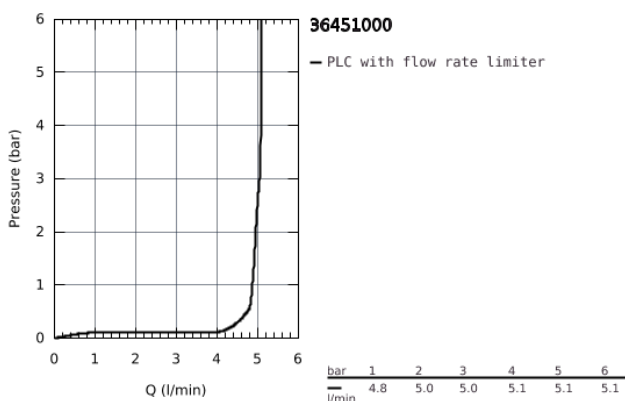

- flexible connection hoses

- non-return valve
- dirt strainers
- with integrated solenoid valve
- external battery
- rapid installation system
- multistage battery status display
- 7 pre-set programs
- auto flush
- thermal disinfection
- cleaning mode
- additional functions and precise settings by remote control 36 407
- CE approved
- noise classification 1 in accordance with DIN4109
- type of protection faucet IP 59