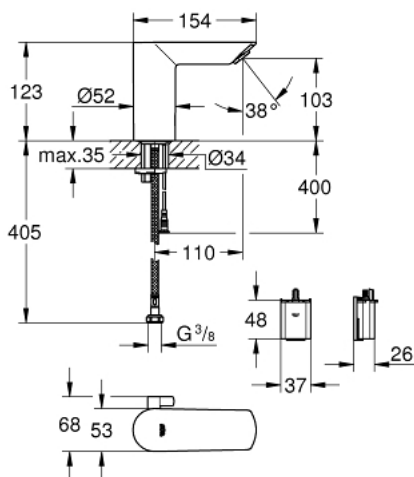

36 451 000 BAU COSMOPOLITAN E INFRA-RED ELECTRONIC BASIN MIXER 1/2" WITH MIXING DEVICE AND TEMPERATURE LIMITER

PRODUCT DESCRIPTION

- Colour: Chrome
- with infrared sensor for bi-directional communication for monitoring, configuration and servicing
- 6V lithium battery, type CR-P2
- battery lifetime approx. 7 years (150 actuations a day)
- GROHE Long-Life Shine durable sparkling sheen
- GROHE Water Saving mousseur 5.7 l/min
- Lead and Nickel Free Inner Water Ways
- body made of composite polymer

SPARE PARTS, April 2021 – now

- 1: Screw (Spare part-nr. 4283100M)
 - 2: Flow restrictor (Spare part-nr. 42582000)
 - 3: Solenoid valve (Spare part-nr. 42479000)
 - 4: Lever (Spare part-nr. 42581000)
 - 5: Shank mounting kit (Spare part-nr. 46249000)
 - 6: Non-return valve (Spare part-nr. 4257200M)
 - 7: Filter (Spare part-nr. 4241300M)
 - 8: Battery Housing (Spare part-nr. 42393000)
 - 8.1: Battery (Spare part-nr. 42886000)
 - 9: Remote control (Spare part-nr. 36407001)*
 - 10: Mounting wrench (Spare part-nr. 19017000)*
 - 11: Power extension cable (Spare part-nr. 36340000)*
 - 12: Power extension cable (Spare part-nr. 36341000)*
 - 13: Security cover cap (Spare part-nr. 42408000)*
- * Optional accessories