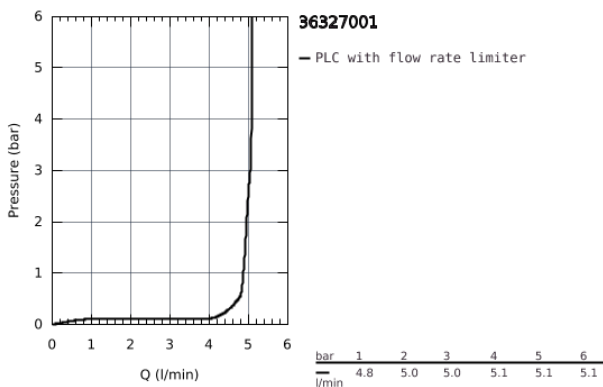

**36 327 001 EUROSMART COSMOPOLITAN E INFRA-RED ELECTRONIC BASIN MIXER 1/2" WITH MIXING DEVICE AND ADJUSTABLE TEMPERATURE LIMITER**

**PRODUCT DESCRIPTION**

- Colour: Chrome
- with infrared sensor for bi-directional communication for monitoring, configuration and servicing
- 6V lithium battery, type CR-P2
- battery lifetime approx. 7 years (150 actuations a day)
- GROHE Water Saving mousseur 5.7 l/min
- flexible connection hoses
- non-return valve
- dirt strainers
- with integrated solenoid valve
- external battery
- rapid installation system
- multistage battery status display
- 7 pre-set programs
- auto flush
- thermal disinfection
- cleaning mode
- additional functions and precise settings by remote control 36 407
- CE approved
- noise classification 1 in accordance with DIN4109
- type of protection faucet IP 59K

## 36 327 001 EUROSMART COSMOPOLITAN E INFRA-RED ELECTRONIC BASIN MIXER 1/2" WITH MIXING DEVICE AND ADJUSTABLE TEMPERATURE LIMITER