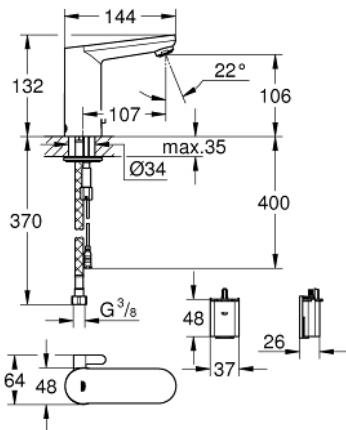

**36 327 001 EUROSMART COSMOPOLITAN E INFRA-RED ELECTRONIC BASIN MIXER 1/2" WITH MIXING DEVICE AND ADJUSTABLE TEMPERATURE LIMITER**

**PRODUCT DESCRIPTION**

- Colour: Chrome
- with infrared sensor for bi-directional communication for monitoring, configuration and servicing
- 6V lithium battery, type CR-P2
- battery lifetime approx. 7 years (150 actuations a day)
- GROHE Water Saving mousseur 5.7 l/min
- flexible connection hoses
- non-return valve
- dirt strainers
- with integrated solenoid valve
- external battery
- rapid installation system
- multistage battery status display
- 7 pre-set programs
- auto flush
- thermal disinfection
- cleaning mode
- additional functions and precise settings by remote control 36 407
- CE approved
- noise classification 1 in accordance with DIN4109
- type of protection faucet IP 59K

## 36 327 001 EUROSMART COSMOPOLITAN E INFRA-RED ELECTRONIC BASIN MIXER 1/2" WITH MIXING DEVICE AND ADJUSTABLE TEMPERATURE LIMITER

### SPARE PARTS, March 2021 – now

- 1: Screw (Spare part-nr. 4283100M)
- 2: Flow restrictor (Spare part-nr. 48159000)
- 3: Solenoid valve (Spare part-nr. 42479000)
- 4: Mixing lever (Spare part-nr. 42401000)
- 4.1: O-Ring (Spare part-nr. 4284000M)
- 5: Mounting set (Spare part-nr. 42400000)
- 6: Non-return valve (Spare part-nr. 4257200M)
- 7: Filter (Spare part-nr. 4241300M)
- 8: Battery Housing (Spare part-nr. 42393000)
- 8.1: Battery (Spare part-nr. 42886000)
- 9: Mounting wrench (Spare part-nr. 19017000)\*
- 10: Rotation lock (Spare part-nr. 36276000)\*
- 11: Remote control (Spare part-nr. 36407001)\*
- 12: Flow restrictor (Spare part-nr. 36133000)\*
- 13: Security cover cap (Spare part-nr. 42408000)\*
- 14: Escutcheon (Spare part-nr. 36370000)\*
- 15: Waste set with push-open plug (Spare part-nr. 65807000)\*