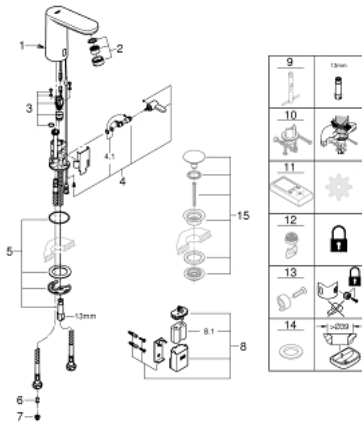

**36 327 001 EUROSMART COSMOPOLITAN E INFRA-RED ELECTRONIC BASIN MIXER 1/2" WITH MIXING DEVICE AND ADJUSTABLE TEMPERATURE LIMITER**

**PRODUCT DESCRIPTION**

- Colour: Chrome
- with infrared sensor for bi-directional communication for monitoring, configuration and servicing
- 6V lithium battery, type CR-P2
- battery lifetime approx. 7 years (150 actuations a day)
- GROHE Water Saving mousseur 5.7 l/min
- flexible connection hoses
- non-return valve
- dirt strainers
- with integrated solenoid valve
- external battery
- rapid installation system
- multistage battery status display
- 7 pre-set programs
- auto flush
- thermal disinfection
- cleaning mode
- additional functions and precise settings by remote control 36 407
- CE approved
- noise classification 1 in accordance with DIN4109
- type of protection faucet IP 59K

## 36 327 001 EUROSMART COSMOPOLITAN E INFRA-RED ELECTRONIC BASIN MIXER 1/2" WITH MIXING DEVICE AND ADJUSTABLE TEMPERATURE LIMITER

### SPARE PARTS, March 2021 – now

- 1: Screw (Spare part-nr. 4283100M)
- 2: Flow restrictor (Spare part-nr. 48159000)
- 3: Solenoid valve (Spare part-nr. 42479000)
- 4: Mixing lever (Spare part-nr. 42401000)
- 4.1: O-Ring (Spare part-nr. 4284000M)
- 5: Mounting set (Spare part-nr. 42400000)
- 6: Non-return valve (Spare part-nr. 4257200M)
- 7: Filter (Spare part-nr. 4241300M)
- 8: Battery Housing (Spare part-nr. 42393000)
- 8.1: Battery (Spare part-nr. 42886000)
- 9: Mounting wrench (Spare part-nr. 19017000)\*
- 10: Rotation lock (Spare part-nr. 36276000)\*
- 11: Remote control (Spare part-nr. 36407001)\*
- 12: Flow restrictor (Spare part-nr. 36133000)\*
- 13: Security cover cap (Spare part-nr. 42408000)\*
- 14: Escutcheon (Spare part-nr. 36370000)\*
- 15: Waste set with push-open plug (Spare part-nr. 65807000)\*