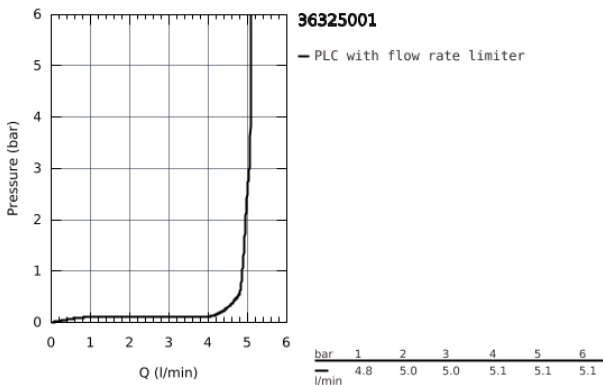

36 325 001 EUROSMART COSMOPOLITAN E INFRA-RED ELECTRONIC BASIN MIXER 1/2" WITH MIXING DEVICE AND ADJUSTABLE TEMPERATURE LIMITER

PRODUCT DESCRIPTION

- Colour: Chrome
- with infrared sensor for bi-directional communication for monitoring, configuration and servicing
- without power supply 36 338 000 (required)
- GROHE Water Saving mousseur 5.7 l/min
- flexible connection hoses
- non-return valve
- dirt strainers
- with integrated solenoid valve
- rapid installation system
- 7 pre-set programs
- auto flush
- thermal disinfection
- cleaning mode
- additional functions and precise settings by remote control 36 407
- CE approved
- noise classification 1 in accordance with DIN4109
- type of protection faucet IP 59K

36 325 001 EUROSART COSMOPOLITAN E INFRA-RED ELECTRONIC BASIN MIXER 1/2" WITH MIXING DEVICE AND ADJUSTABLE TEMPERATURE LIMITER

SPARE PARTS, November 2020 – now

- 1: Screw (Spare part-nr. 4283100M)
- 2: Flow restrictor (Spare part-nr. 48159000)
- 3: Solenoid valve (Spare part-nr. 42479000)
- 4: Mixing lever (Spare part-nr. 42401000)
- 4.1: O-Ring (Spare part-nr. 4284000M)
- 5: Mounting set (Spare part-nr. 42400000)
- 6: Non-return valve (Spare part-nr. 4257200M)
- 7: Filter (Spare part-nr. 4241300M)
- 8: Mains adaptor (Spare part-nr. 42388000)
- 9: Mounting wrench (Spare part-nr. 19017000)*
- 10: Power extension cable (Spare part-nr. 36340000)*
- 11: Power extension cable (Spare part-nr. 36341000)*
- 12: Switch mode power supply (Spare part-nr. 36338000)*
- 13: Rotation lock (Spare part-nr. 36276000)*
- 14: Remote control (Spare part-nr. 36407001)*
- 15: Flow restrictor (Spare part-nr. 36133000)*
- 16: Security cover cap (Spare part-nr. 42408000)*
- 17: Escutcheon (Spare part-nr. 36370000)*
- 18: Waste set with push-open plug (Spare part-nr. 65807000)*