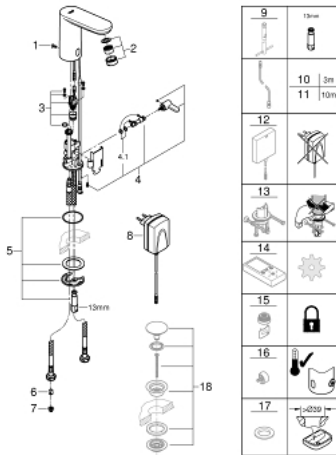

36 325 001 EUROSMART COSMOPOLITAN E INFRA-RED ELECTRONIC BASIN MIXER 1/2" WITH MIXING DEVICE AND ADJUSTABLE TEMPERATURE LIMITER

PRODUCT DESCRIPTION

- Colour: Chrome
- with infrared sensor for bi-directional communication for monitoring, configuration and servicing
- without power supply 36 338 000 (required)
- GROHE Water Saving mousseur 5.7 l/min
- flexible connection hoses
- non-return valve
- dirt strainers
- with integrated solenoid valve
- rapid installation system
- 7 pre-set programs
- auto flush
- thermal disinfection
- cleaning mode
- additional functions and precise settings by remote control 36 407
- CE approved
- noise classification 1 in accordance with DIN4109
- type of protection faucet IP 59K

36 325 001 EUROSART COSMOPOLITAN E INFRA-RED ELECTRONIC BASIN MIXER 1/2" WITH MIXING DEVICE AND ADJUSTABLE TEMPERATURE LIMITER

SPARE PARTS, November 2020 – now

- 1: Screw (Spare part-nr. 4283100M)
- 2: Flow restrictor (Spare part-nr. 48159000)
- 3: Solenoid valve (Spare part-nr. 42479000)
- 4: Mixing lever (Spare part-nr. 42401000)
- 4.1: O-Ring (Spare part-nr. 4284000M)
- 5: Mounting set (Spare part-nr. 42400000)
- 6: Non-return valve (Spare part-nr. 4257200M)
- 7: Filter (Spare part-nr. 4241300M)
- 8: Mains adaptor (Spare part-nr. 42388000)
- 9: Mounting wrench (Spare part-nr. 19017000)*
- 10: Power extension cable (Spare part-nr. 36340000)*
- 11: Power extension cable (Spare part-nr. 36341000)*
- 12: Switch mode power supply (Spare part-nr. 36338000)*
- 13: Rotation lock (Spare part-nr. 36276000)*
- 14: Remote control (Spare part-nr. 36407001)*
- 15: Flow restrictor (Spare part-nr. 36133000)*
- 16: Security cover cap (Spare part-nr. 42408000)*
- 17: Escutcheon (Spare part-nr. 36370000)*
- 18: Waste set with push-open plug (Spare part-nr. 65807000)*