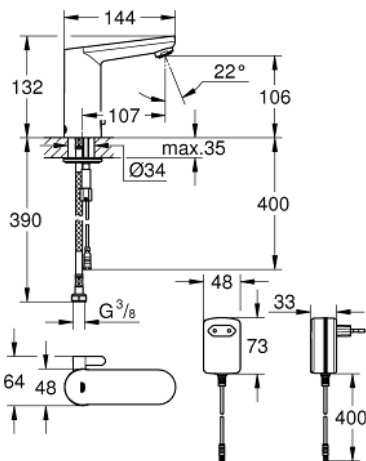

36 325 001 EUROSMART COSMOPOLITAN E INFRA-RED ELECTRONIC BASIN MIXER 1/2" WITH MIXING DEVICE AND ADJUSTABLE TEMPERATURE LIMITER

PRODUCT DESCRIPTION

- Colour: Chrome
- with infrared sensor for bi-directional communication for monitoring, configuration and servicing
- without power supply 36 338 000 (required)
- GROHE Water Saving mousseur 5.7 l/min
- flexible connection hoses
- non-return valve
- dirt strainers
- with integrated solenoid valve
- rapid installation system
- 7 pre-set programs
- auto flush
- thermal disinfection
- cleaning mode
- additional functions and precise settings by remote control 36 407
- CE approved
- noise classification 1 in accordance with DIN4109
- type of protection faucet IP 59K

36 325 001 EUROSART COSMOPOLITAN E INFRA-RED ELECTRONIC BASIN MIXER 1/2" WITH MIXING DEVICE AND ADJUSTABLE TEMPERATURE LIMITER

SPARE PARTS, November 2020 – now

- 1: Screw (Spare part-nr. 4283100M)
- 2: Flow restrictor (Spare part-nr. 48159000)
- 3: Solenoid valve (Spare part-nr. 42479000)
- 4: Mixing lever (Spare part-nr. 42401000)
- 4.1: O-Ring (Spare part-nr. 4284000M)
- 5: Mounting set (Spare part-nr. 42400000)
- 6: Non-return valve (Spare part-nr. 4257200M)
- 7: Filter (Spare part-nr. 4241300M)
- 8: Mains adaptor (Spare part-nr. 42388000)
- 9: Mounting wrench (Spare part-nr. 19017000)*
- 10: Power extension cable (Spare part-nr. 36340000)*
- 11: Power extension cable (Spare part-nr. 36341000)*
- 12: Switch mode power supply (Spare part-nr. 36338000)*
- 13: Rotation lock (Spare part-nr. 36276000)*
- 14: Remote control (Spare part-nr. 36407001)*
- 15: Flow restrictor (Spare part-nr. 36133000)*
- 16: Security cover cap (Spare part-nr. 42408000)*
- 17: Escutcheon (Spare part-nr. 36370000)*
- 18: Waste set with push-open plug (Spare part-nr. 65807000)*