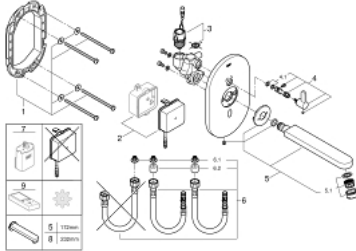

36 315 000 EUROSMART COSMOPOLITAN E INFRA-RED ELECTRONIC BASIN MIXER WITH MIXING DEVICE AND ADJUSTABLE TEMPERATURE LIMITER

PRODUCT DESCRIPTION

- Colour: Chrome
- with infrared sensor for bi-directional communication for monitoring, configuration and servicing
- with transformer 100-230 V AC, 50-60 Hz, 6 V DC
- laminar flow straightener 9 l/min
- chrome escutcheon
- chrome spout
- projection 170 mm
- 7 pre-set programs
- auto flush
- thermal disinfection
- cleaning mode
- additional functions and precise settings by remote control 36 407
- set for final installation for concealed fitting box
- 36 339 001
- CE approved
- noise classification 1 in accordance with DIN4109

36 315 000 EUROSMART COSMOPOLITAN E INFRA-RED ELECTRONIC BASIN MIXER WITH MIXING DEVICE AND ADJUSTABLE TEMPERATURE LIMITER

SPARE PARTS, October 2018 – now

- 1: Frame (Spare part-nr. 42419000)
 - 2: Switching power supply (Spare part-nr. 42470000)
 - 3: Solenoid valve (Spare part-nr. 42469000)
 - 4: Mixing lever (Spare part-nr. 42441000)
 - 4.1: O-Ring (Spare part-nr. 4284000M)
 - 5: Biflo spout (Spare part-nr. 42420000)
 - 5.1: Economy Mousseur (Spare part-nr. 13951000)
 - 5.1: Flow straightener (Spare part-nr. 13960000)
 - 6: Connection hose set (Spare part-nr. 42417000)
 - 6.1: Filter (Spare part-nr. 4241300M)
 - 6.2: Non-return valve (Spare part-nr. 4240400M)
 - 7: Battery Housing (Spare part-nr. 42393000)*
 - 8: Biflo spout (Spare part-nr. 42418000)*
 - 9: Remote control (Spare part-nr. 36407001)*
- * Optional accessories