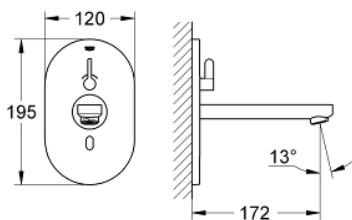

36 315 000 EUROSMART COSMOPOLITAN E INFRA-RED ELECTRONIC BASIN MIXER WITH MIXING DEVICE AND ADJUSTABLE TEMPERATURE LIMITER

PRODUCT DESCRIPTION

- Colour: Chrome
- with infrared sensor for bi-directional communication for monitoring, configuration and servicing
- with transformer 100-230 V AC, 50-60 Hz, 6 V DC
- laminar flow straightener 9 l/min
- chrome escutcheon
- chrome spout
- projection 170 mm
- 7 pre-set programs
- auto flush
- thermal disinfection
- cleaning mode
- additional functions and precise settings by remote control 36 407
- set for final installation for concealed fitting box
- 36 339 001
- CE approved
- noise classification 1 in accordance with DIN4109

36 315 000 EUROSMART COSMOPOLITAN E INFRA-RED ELECTRONIC BASIN MIXER WITH MIXING DEVICE AND ADJUSTABLE TEMPERATURE LIMITER

SPARE PARTS, October 2018 – now

- 1: Frame (Spare part-nr. 42419000)
 - 2: Switching power supply (Spare part-nr. 42470000)
 - 3: Solenoid valve (Spare part-nr. 42469000)
 - 4: Mixing lever (Spare part-nr. 42441000)
 - 4.1: O-Ring (Spare part-nr. 4284000M)
 - 5: Biflo spout (Spare part-nr. 42420000)
 - 5.1: Economy Mousseur (Spare part-nr. 13951000)
 - 5.1: Flow straightener (Spare part-nr. 13960000)
 - 6: Connection hose set (Spare part-nr. 42417000)
 - 6.1: Filter (Spare part-nr. 4241300M)
 - 6.2: Non-return valve (Spare part-nr. 4240400M)
 - 7: Battery Housing (Spare part-nr. 42393000)*
 - 8: Biflo spout (Spare part-nr. 42418000)*
 - 9: Remote control (Spare part-nr. 36407001)*
- * Optional accessories