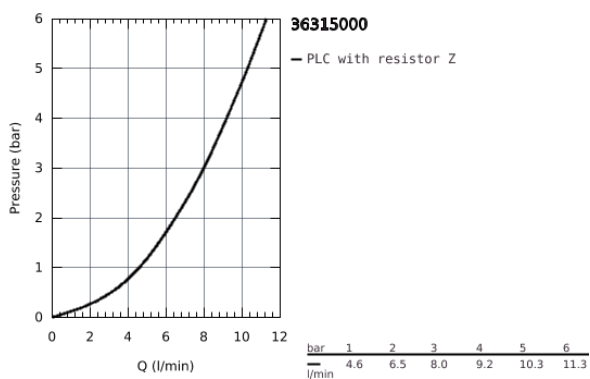

36 315 000 EUROSMART COSMOPOLITAN E INFRA-RED ELECTRONIC BASIN MIXER WITH MIXING DEVICE AND ADJUSTABLE TEMPERATURE LIMITER

PRODUCT DESCRIPTION

- Colour: Chrome
- with infrared sensor for bi-directional communication for monitoring, configuration and servicing
- with transformer 100-230 V AC, 50-60 Hz, 6 V DC
- laminar flow straightener 9 l/min
- chrome escutcheon
- chrome spout
- projection 170 mm
- 7 pre-set programs
- auto flush
- thermal disinfection
- cleaning mode
- additional functions and precise settings by remote control 36 407
- set for final installation for concealed fitting box
- 36 339 001
- CE approved
- noise classification 1 in accordance with DIN4109

36 315 000 EUROSMART COSMOPOLITAN E INFRA-RED ELECTRONIC BASIN MIXER WITH MIXING DEVICE AND ADJUSTABLE TEMPERATURE LIMITER

SPARE PARTS, October 2018 – now

- 1: Frame (Spare part-nr. 42419000)
 - 2: Switching power supply (Spare part-nr. 42470000)
 - 3: Solenoid valve (Spare part-nr. 42469000)
 - 4: Mixing lever (Spare part-nr. 42441000)
 - 4.1: O-Ring (Spare part-nr. 4284000M)
 - 5: Biflo spout (Spare part-nr. 42420000)
 - 5.1: Economy Mousseur (Spare part-nr. 13951000)
 - 5.1: Flow straightener (Spare part-nr. 13960000)
 - 6: Connection hose set (Spare part-nr. 42417000)
 - 6.1: Filter (Spare part-nr. 4241300M)
 - 6.2: Non-return valve (Spare part-nr. 4240400M)
 - 7: Battery Housing (Spare part-nr. 42393000)*
 - 8: Biflo spout (Spare part-nr. 42418000)*
 - 9: Remote control (Spare part-nr. 36407001)*
- * Optional accessories