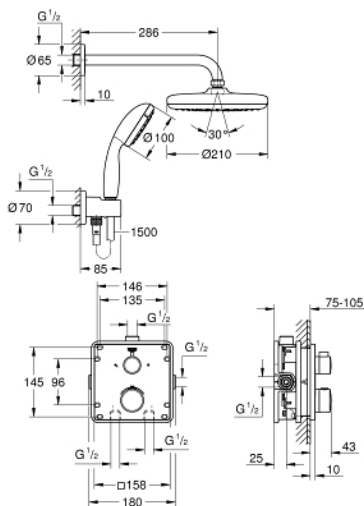

34 729 000 GROHTHERM PERFECT SHOWER SET WITH TEMPESTA 210

PRODUCT DESCRIPTION

- Colour: Chrome
- Consisting of:
- Grotherm set for final installation with Aquadimmer (24 079)
- GROHE Rapido SmartBox 35 600/35 604
- head shower Tempesta 210 9.5 l/min (26 410)
- Shower arm Rainshower 286 mm (28 576 000)
- hand shower Tempesta 100 II (27 597)
- Shower outlet elbow (28 628 000)
- Rotaflex shower hose 1500 mm 1/2" x 1/2" (28 409)

34 729 000 **GROHTHERM PERFECT SHOWER SET WITH TEMPESTA 210**