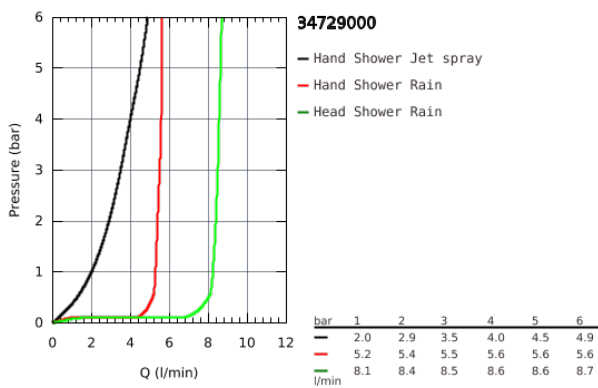

34 729 000 GROHTHERM PERFECT SHOWER SET WITH TEMPESTA 210

PRODUCT DESCRIPTION

- Colour: Chrome
- Consisting of:
- Grotherm set for final installation with Aquadimmer (24 079)
- GROHE Rapido SmartBox 35 600/35 604
- head shower Tempesta 210 9.5 l/min (26 410)
- Shower arm Rainshower 286 mm (28 576 000)
- hand shower Tempesta 100 II (27 597)
- Shower outlet elbow (28 628 000)
- Rotaflex shower hose 1500 mm 1/2" x 1/2" (28 409)

34 729 000 **GROHTHERM PERFECT SHOWER SET WITH TEMPESTA 210**