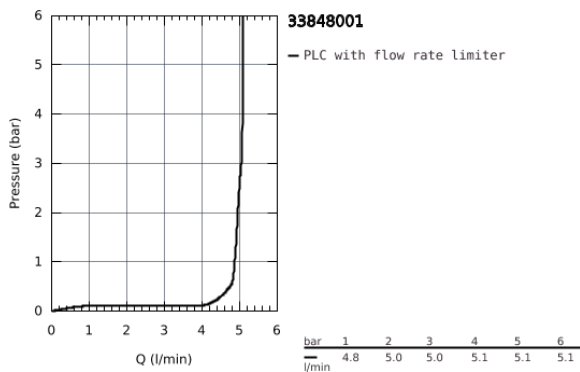

33 848 001 LINEARE BIDET MIXER 1/2"  
S-SIZE

**PRODUCT DESCRIPTION**

- Colour: Chrome
- monobloc installation
- metal lever
- 28 mm ceramic cartridge with GROHE SilkMove
- with temperature limiter
- GROHE Long-Life Shine durable sparkling sheen
- GROHE FastFixation Plus installation system
- ball-joint mousseur
- pop-up waste set 1 1/4"
- flexible connection hoses

33 848 001 LINEARE BIDET MIXER 1/2"  
S-SIZE

33 848 001 **LINEARE BIDET MIXER 1/2"**  
**S-SIZE**

**SPARE PARTS**, July 2016 – now

- 1: Lever (Spare part-nr. 46980000)
- 2: Shield for cross handle (Spare part-nr. 46581000)
- 3: retaining ring (Spare part-nr. 07419000)
- 4: Cartridge (Spare part-nr. 46580000)
- 5: Flow restrictor (Spare part-nr. 13998000)
- 6: Pop-up rod (Spare part-nr. 46739000)
- 7: Shank mounting kit (Spare part-nr. 46645000)
- 8: Pop-up waste set 1 1/4" (Spare part-nr. 28910000)
- 8.1: Chrome bath plug (Spare part-nr. 07182000)
- 8.2: Eccentric rod (Spare part-nr. 07052000)
- 9: Mounting wrench (Spare part-nr. 19017000)\*
- 10: Eccentric rod (Spare part-nr. 07341000)\*