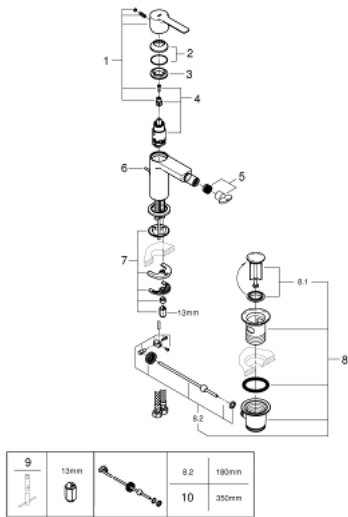

33 848 001 LINEARE BIDET MIXER 1/2"  
S-SIZE

**PRODUCT DESCRIPTION**

- Colour: Chrome
- monobloc installation
- metal lever
- 28 mm ceramic cartridge with GROHE SilkMove
- with temperature limiter
- GROHE Long-Life Shine durable sparkling sheen
- GROHE FastFixation Plus installation system
- ball-joint mousseur
- pop-up waste set 1 1/4"
- flexible connection hoses

33 848 001 LINEARE BIDET MIXER 1/2"  
S-SIZE

33 848 001 **LINEARE BIDET MIXER 1/2"**  
**S-SIZE**

**SPARE PARTS**, July 2016 – now

- 1: Lever (Spare part-nr. 46980000)
- 2: Shield for cross handle (Spare part-nr. 46581000)
- 3: retaining ring (Spare part-nr. 07419000)
- 4: Cartridge (Spare part-nr. 46580000)
- 5: Flow restrictor (Spare part-nr. 13998000)
- 6: Pop-up rod (Spare part-nr. 46739000)
- 7: Shank mounting kit (Spare part-nr. 46645000)
- 8: Pop-up waste set 1 1/4" (Spare part-nr. 28910000)
- 8.1: Chrome bath plug (Spare part-nr. 07182000)
- 8.2: Eccentric rod (Spare part-nr. 07052000)
- 9: Mounting wrench (Spare part-nr. 19017000)\*
- 10: Eccentric rod (Spare part-nr. 07341000)\*