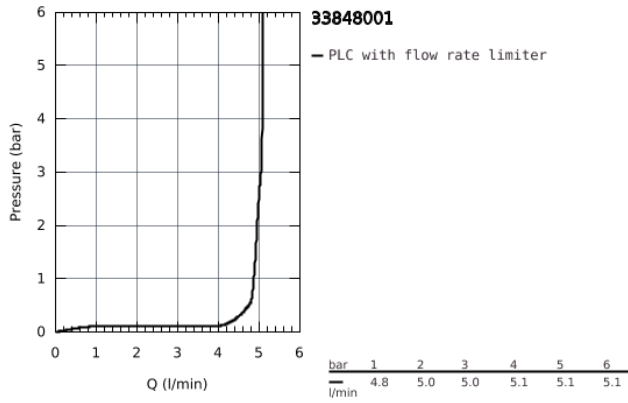

33 848 001 LINEARE BIDET MIXER 1/2"  
S-SIZE

**PRODUCT DESCRIPTION**

- Colour: Chrome
- monobloc installation
- metal lever
- 28 mm ceramic cartridge with GROHE SilkMove
- with temperature limiter
- GROHE Long-Life Shine durable sparkling sheen
- GROHE FastFixation Plus installation system
- ball-joint mousseur
- pop-up waste set 1 1/4"
- flexible connection hoses

33 848 001 LINEARE BIDET MIXER 1/2"  
S-SIZE

33 848 001 **LINEARE BIDET MIXER 1/2"**  
**S-SIZE**

**SPARE PARTS**, July 2016 – now

- 1: Lever (Spare part-nr. 46980000)
- 2: Shield for cross handle (Spare part-nr. 46581000)
- 3: retaining ring (Spare part-nr. 07419000)
- 4: Cartridge (Spare part-nr. 46580000)
- 5: Flow restrictor (Spare part-nr. 13998000)
- 6: Pop-up rod (Spare part-nr. 46739000)
- 7: Shank mounting kit (Spare part-nr. 46645000)
- 8: Pop-up waste set 1 1/4" (Spare part-nr. 28910000)
- 8.1: Chrome bath plug (Spare part-nr. 07182000)
- 8.2: Eccentric rod (Spare part-nr. 07052000)
- 9: Mounting wrench (Spare part-nr. 19017000)\*
- 10: Eccentric rod (Spare part-nr. 07341000)\*