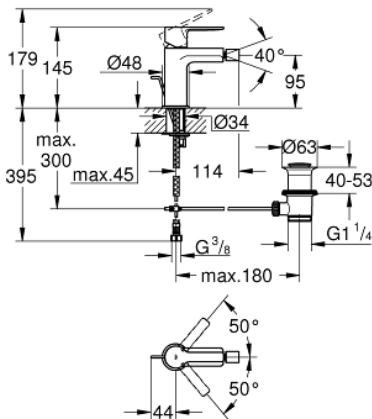

33 848 001 LINEARE BIDET MIXER 1/2"  
S-SIZE

**PRODUCT DESCRIPTION**

- Colour: Chrome
- monobloc installation
- metal lever
- 28 mm ceramic cartridge with GROHE SilkMove
- with temperature limiter
- GROHE Long-Life Shine durable sparkling sheen
- GROHE FastFixation Plus installation system
- ball-joint mousseur
- pop-up waste set 1 1/4"
- flexible connection hoses

33 848 001 LINEARE BIDET MIXER 1/2"  
S-SIZE

33 848 001 **LINEARE BIDET MIXER 1/2"**  
**S-SIZE**

**SPARE PARTS**, July 2016 – now

- 1: Lever (Spare part-nr. 46980000)
- 2: Shield for cross handle (Spare part-nr. 46581000)
- 3: retaining ring (Spare part-nr. 07419000)
- 4: Cartridge (Spare part-nr. 46580000)
- 5: Flow restrictor (Spare part-nr. 13998000)
- 6: Pop-up rod (Spare part-nr. 46739000)
- 7: Shank mounting kit (Spare part-nr. 46645000)
- 8: Pop-up waste set 1 1/4" (Spare part-nr. 28910000)
- 8.1: Chrome bath plug (Spare part-nr. 07182000)
- 8.2: Eccentric rod (Spare part-nr. 07052000)
- 9: Mounting wrench (Spare part-nr. 19017000)\*
- 10: Eccentric rod (Spare part-nr. 07341000)\*