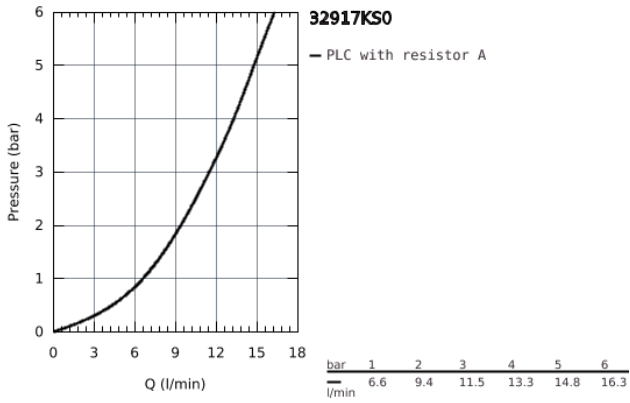

32 917 KS0 MINTA SINGLE-LEVER SINK MIXER 1/2"

PRODUCT DESCRIPTION

- Colour: velvet black
- C-spout
- monobloc installation
- GROHE Long-Life finish
- GROHE SilkMove 46 mm ceramic cartridge
- adjustable flow rate limiter
- swivel tubular spout
- selectable swivel area : 0° / 150° / 360°
- flexible connection hoses
- with compression nut
- rapid installation system
- optional temperature limiter (46 308 000)

32 917 KS0 MINTA SINGLE-LEVER SINK MIXER 1/2"

32 917 KS0 MINTA SINGLE-LEVER SINK MIXER 1/2"

SPARE PARTS, March 2013 – now

- 1: Lever (Spare part-nr. 46015KS0)
 - 2: Shield for cross handle (Spare part-nr. 46025KS0)
 - 3: Cartridge (Spare part-nr. 46048000)
 - 4: C-spout (Spare part-nr. 13043KS0)
 - 4.1: O-Ring $\varnothing 13,5 \times \varnothing 2,75$ (Spare part-nr. 0128500M)
 - 4.2: Safety ring (Spare part-nr. 0485300M)
 - 4.3: Flow restrictor (Spare part-nr. 13928KS0)
 - 5: Shank mounting kit (Spare part-nr. 46249000)
 - 6: Mounting wrench (Spare part-nr. 19017000)*
- * Optional accessories