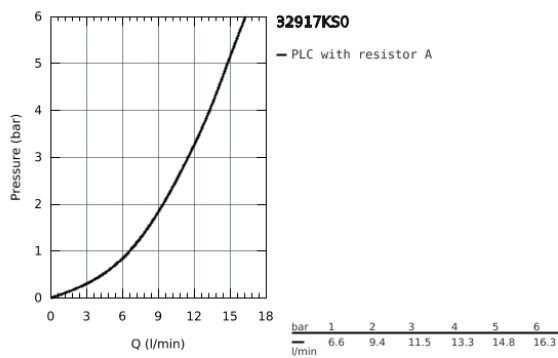

32 917 KS0 MINTA SINGLE-LEVER SINK MIXER 1/2"

PRODUCT DESCRIPTION

- Colour: velvet black
- C-spout
- monobloc installation
- GROHE Long-Life finish
- GROHE SilkMove 46 mm ceramic cartridge
- adjustable flow rate limiter
- swivel tubular spout
- selectable swivel area : 0° / 150° / 360°
- flexible connection hoses
- with compression nut
- rapid installation system
- optional temperature limiter (46 308 000)

32 917 KS0 MINTA SINGLE-LEVER SINK MIXER 1/2"

32 917 KS0 MINTA SINGLE-LEVER SINK MIXER 1/2"

SPARE PARTS, March 2013 – now

- 1: Lever (Spare part-nr. 46015KS0)
 - 2: Shield for cross handle (Spare part-nr. 46025KS0)
 - 3: Cartridge (Spare part-nr. 46048000)
 - 4: C-spout (Spare part-nr. 13043KS0)
 - 4.1: O-Ring $\varnothing 13,5 \times \varnothing 2,75$ (Spare part-nr. 0128500M)
 - 4.2: Safety ring (Spare part-nr. 0485300M)
 - 4.3: Flow restrictor (Spare part-nr. 13928KS0)
 - 5: Shank mounting kit (Spare part-nr. 46249000)
 - 6: Mounting wrench (Spare part-nr. 19017000)*
- * Optional accessories