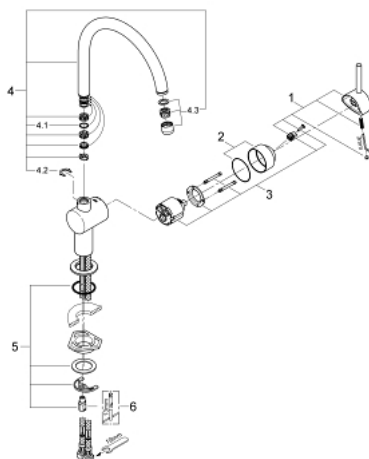

32 917 KS0 MINTA SINGLE-LEVER SINK MIXER 1/2"

PRODUCT DESCRIPTION

- Colour: velvet black
- C-spout
- monobloc installation
- GROHE Long-Life finish
- GROHE SilkMove 46 mm ceramic cartridge
- adjustable flow rate limiter
- swivel tubular spout
- selectable swivel area : 0° / 150° / 360°
- flexible connection hoses
- with compression nut
- rapid installation system
- optional temperature limiter (46 308 000)

32 917 KS0 MINTA SINGLE-LEVER SINK MIXER 1/2"

32 917 KS0 MINTA SINGLE-LEVER SINK MIXER 1/2"

SPARE PARTS, March 2013 – now

- 1: Lever (Spare part-nr. 46015KS0)
 - 2: Shield for cross handle (Spare part-nr. 46025KS0)
 - 3: Cartridge (Spare part-nr. 46048000)
 - 4: C-spout (Spare part-nr. 13043KS0)
 - 4.1: O-Ring $\varnothing 13,5 \times \varnothing 2,75$ (Spare part-nr. 0128500M)
 - 4.2: Safety ring (Spare part-nr. 0485300M)
 - 4.3: Flow restrictor (Spare part-nr. 13928KS0)
 - 5: Shank mounting kit (Spare part-nr. 46249000)
 - 6: Mounting wrench (Spare part-nr. 19017000)*
- * Optional accessories