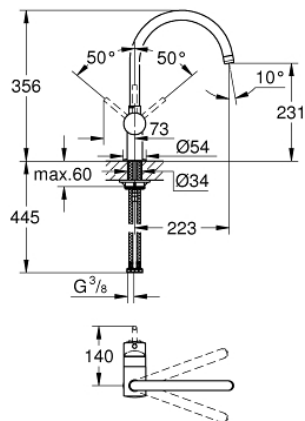

32 917 KS0 MINTA SINGLE-LEVER SINK MIXER 1/2"

PRODUCT DESCRIPTION

- Colour: velvet black
- C-spout
- monobloc installation
- GROHE Long-Life finish
- GROHE SilkMove 46 mm ceramic cartridge
- adjustable flow rate limiter
- swivel tubular spout
- selectable swivel area : 0° / 150° / 360°
- flexible connection hoses
- with compression nut
- rapid installation system
- optional temperature limiter (46 308 000)

32 917 KS0 MINTA SINGLE-LEVER SINK MIXER 1/2"

32 917 KS0 MINTA SINGLE-LEVER SINK MIXER 1/2"

SPARE PARTS, March 2013 – now

- 1: Lever (Spare part-nr. 46015KS0)
 - 2: Shield for cross handle (Spare part-nr. 46025KS0)
 - 3: Cartridge (Spare part-nr. 46048000)
 - 4: C-spout (Spare part-nr. 13043KS0)
 - 4.1: O-Ring $\varnothing 13,5 \times \varnothing 2,75$ (Spare part-nr. 0128500M)
 - 4.2: Safety ring (Spare part-nr. 0485300M)
 - 4.3: Flow restrictor (Spare part-nr. 13928KS0)
 - 5: Shank mounting kit (Spare part-nr. 46249000)
 - 6: Mounting wrench (Spare part-nr. 19017000)*
- * Optional accessories