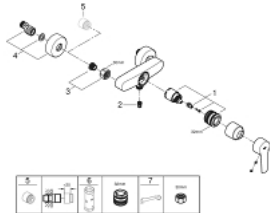

## 32 279 243 2 **START SINGLE-LEVER SHOWER MIXER 1/2"**

### PRODUCT DESCRIPTION

- Colour: matte black
- wall mounted
- metal lever
- GROHE SilkMove 35 mm ceramic cartridge
- adjustable flow rate limiter
- with temperature limiter
- GROHE Long-Life finish
- shower bottom outlet 1/2" with integrated non return-valve
- S-unions
- metal wall escutcheons
- protected against backflow
- QuickSpanner included

### **SPARE PARTS**, March 2022 – now

- 1: Cartridge (Spare part-nr. 46374000)
- 2: Non-return valve (Spare part-nr. 42601000)
- 3: Screw joint (Spare part-nr. 450442430)
- 4: S-union (Spare part-nr. 126622430)
- 5: Extension 3/4", 20 mm (Spare part-nr. 0713000M)\*
- 6: Socket Spanner (Spare part-nr. 19332000)\*
- 7: Special Spanner (Spare part-nr. 19377000)\*