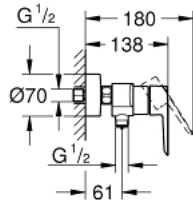

## 32 279 243 2 **START SINGLE-LEVER SHOWER MIXER 1/2"**

### PRODUCT DESCRIPTION

- Colour: matte black
- wall mounted
- metal lever
- GROHE SilkMove 35 mm ceramic cartridge
- adjustable flow rate limiter
- with temperature limiter
- GROHE Long-Life finish
- shower bottom outlet 1/2" with integrated non return-valve
- S-unions
- metal wall escutcheons
- protected against backflow
- QuickSpanner included

### **SPARE PARTS**, March 2022 – now

- 1: Cartridge (Spare part-nr. 46374000)
- 2: Non-return valve (Spare part-nr. 42601000)
- 3: Screw joint (Spare part-nr. 450442430)
- 4: S-union (Spare part-nr. 126622430)
- 5: Extension 3/4", 20 mm (Spare part-nr. 0713000M)\*
- 6: Socket Spanner (Spare part-nr. 19332000)\*
- 7: Special Spanner (Spare part-nr. 19377000)\*