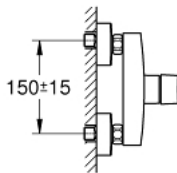

## 32 279 243 2 **START SINGLE-LEVER SHOWER MIXER 1/2"**

### PRODUCT DESCRIPTION

- Colour: matte black
- wall mounted
- metal lever
- GROHE SilkMove 35 mm ceramic cartridge
- adjustable flow rate limiter
- with temperature limiter
- GROHE Long-Life finish
- shower bottom outlet 1/2" with integrated non return-valve
- S-unions
- metal wall escutcheons
- protected against backflow
- QuickSpanner included

### **SPARE PARTS**, March 2022 – now

- 1: Cartridge (Spare part-nr. 46374000)
- 2: Non-return valve (Spare part-nr. 42601000)
- 3: Screw joint (Spare part-nr. 450442430)
- 4: S-union (Spare part-nr. 126622430)
- 5: Extension 3/4", 20 mm (Spare part-nr. 0713000M)\*
- 6: Socket Spanner (Spare part-nr. 19332000)\*
- 7: Special Spanner (Spare part-nr. 19377000)\*