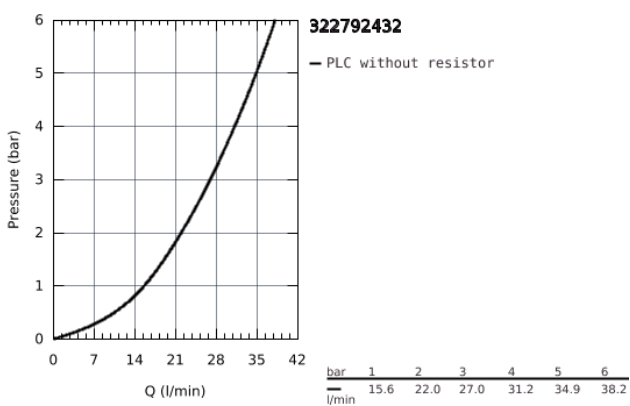

## 32 279 243 2 **START SINGLE-LEVER SHOWER MIXER 1/2"**

### PRODUCT DESCRIPTION

- Colour: matte black
- wall mounted
- metal lever
- GROHE SilkMove 35 mm ceramic cartridge
- adjustable flow rate limiter
- with temperature limiter
- GROHE Long-Life finish
- shower bottom outlet 1/2" with integrated non return-valve
- S-unions
- metal wall escutcheons
- protected against backflow
- QuickSpanner included